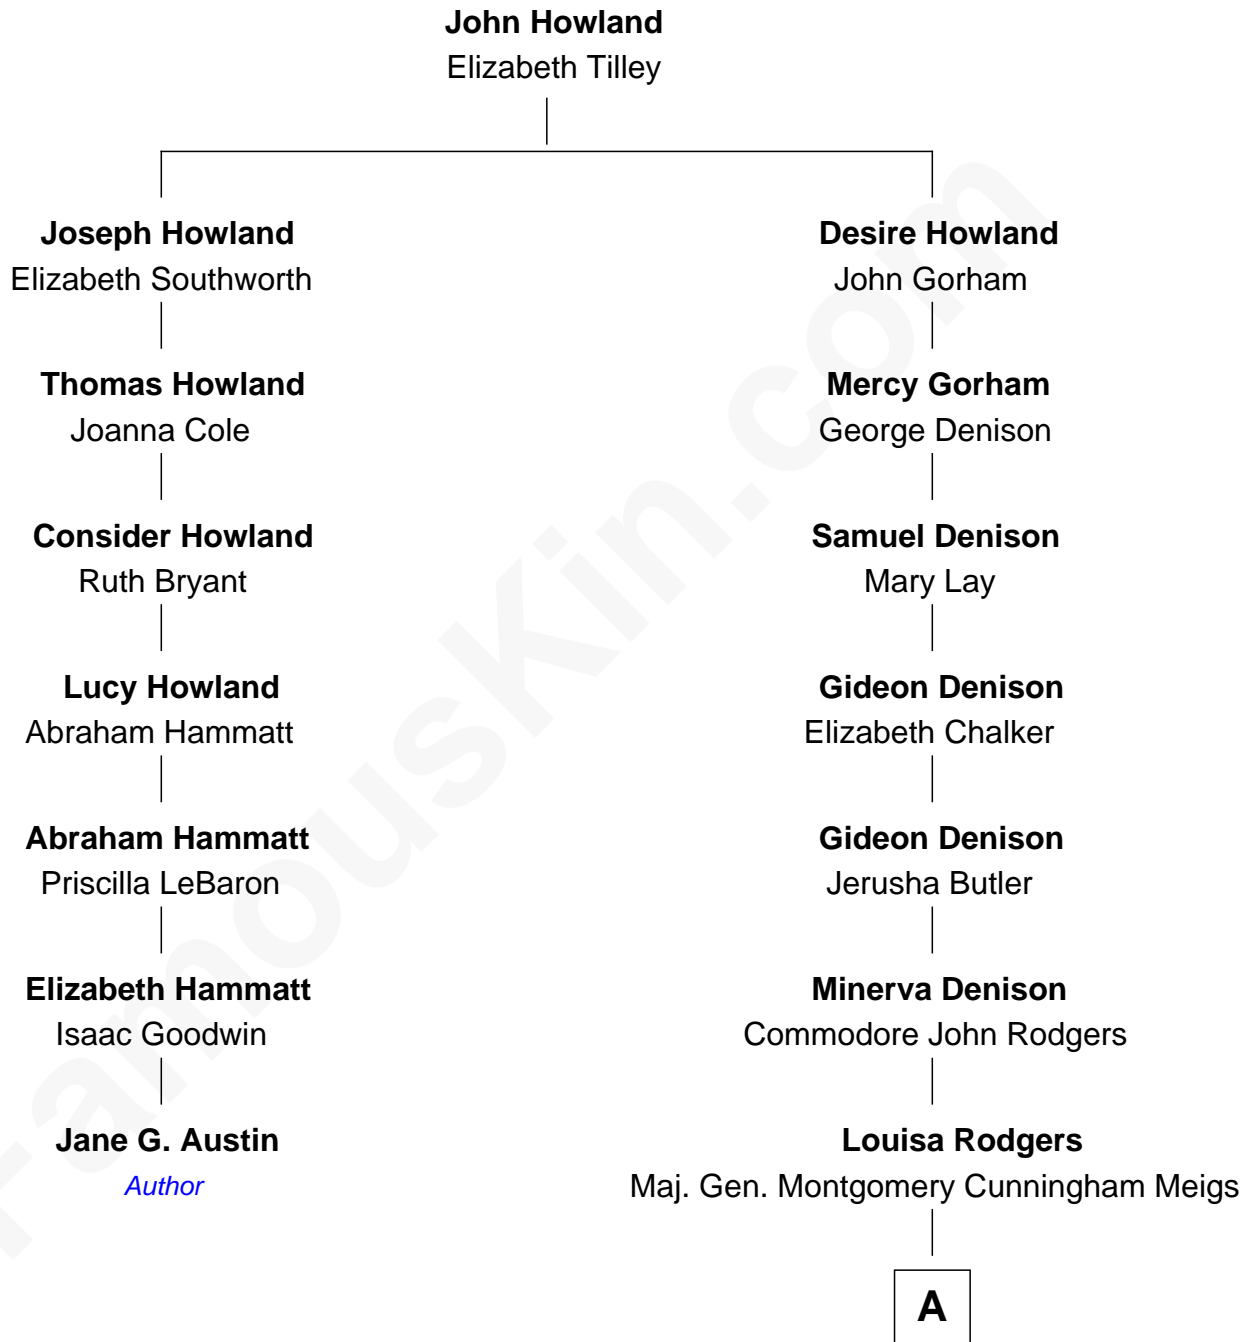

FamousKin.com Relationship Chart of

Jane G. Austin

Author

6th cousin 5 times removed of

Parker Stevenson

TV and Movie Actor

A

—
Mary Montgomery Meigs
Col. Joseph Hancock Taylor

—
Evelyn Taylor
Eli Kirk Price

—
Philip Price
Sarah Meade Harrison

—
Sarah Meade Price
Richard Stevenson Parker

—
Parker Stevenson
TV and Movie Actor

FamousKin.com