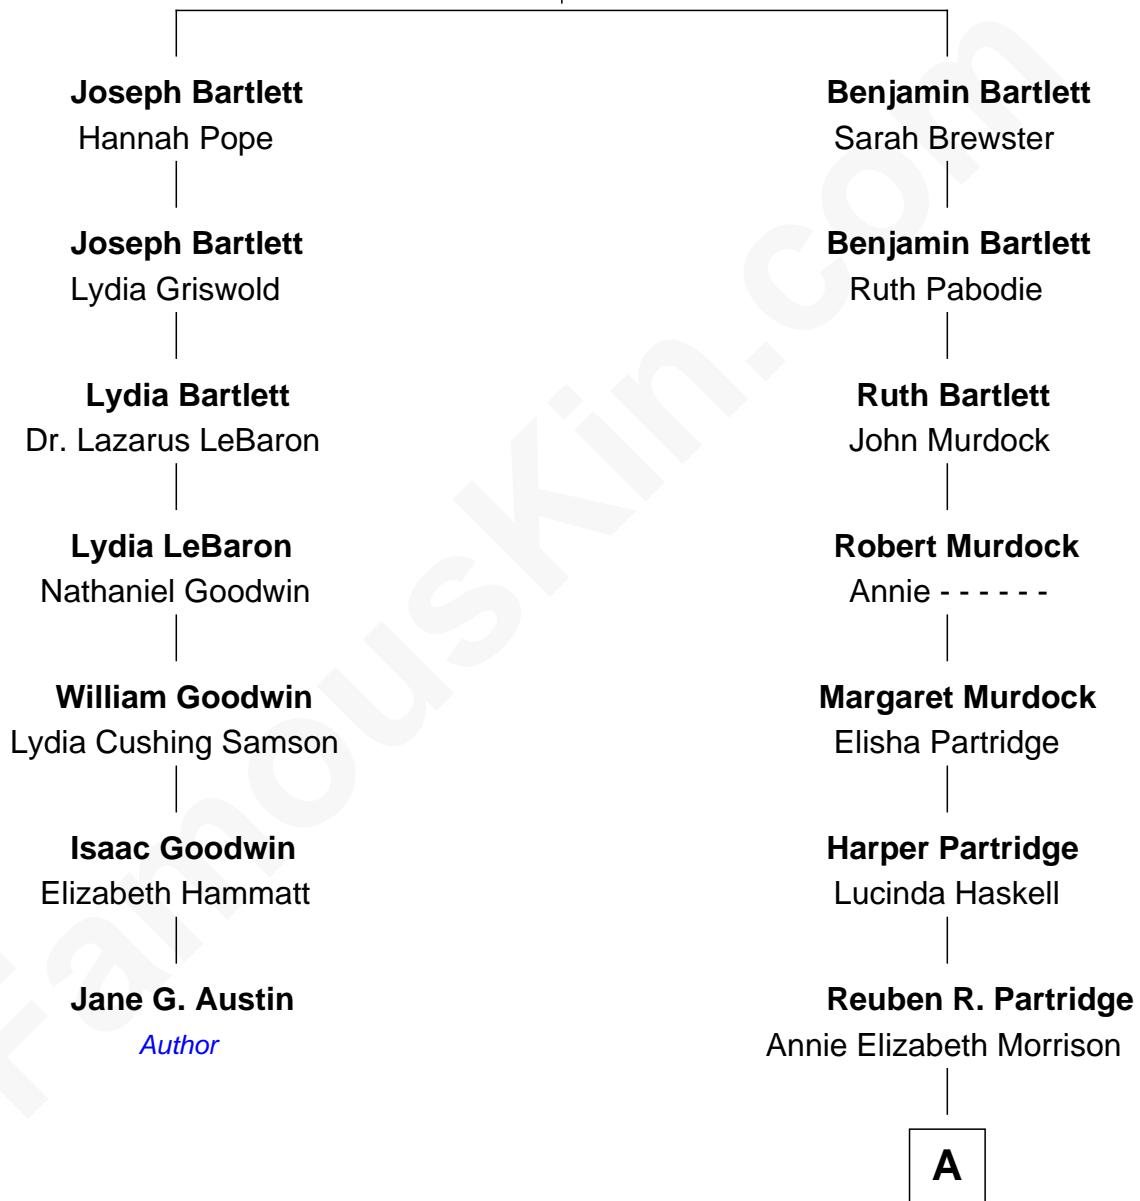

FamousKin.com Relationship Chart of

Jane G. Austin

Author

6th cousin 4 times removed of

Diane Brewster

TV and Movie Actress

Robert Bartlett

Mary Warren

A

—
Jennie M. Partridge

William B. Sloane

—
Grace Anna Sloane

Reginald Raymond Brewster

—
Phillip Sloane Brewster

Geraldine Craddock

—
Diane Brewster