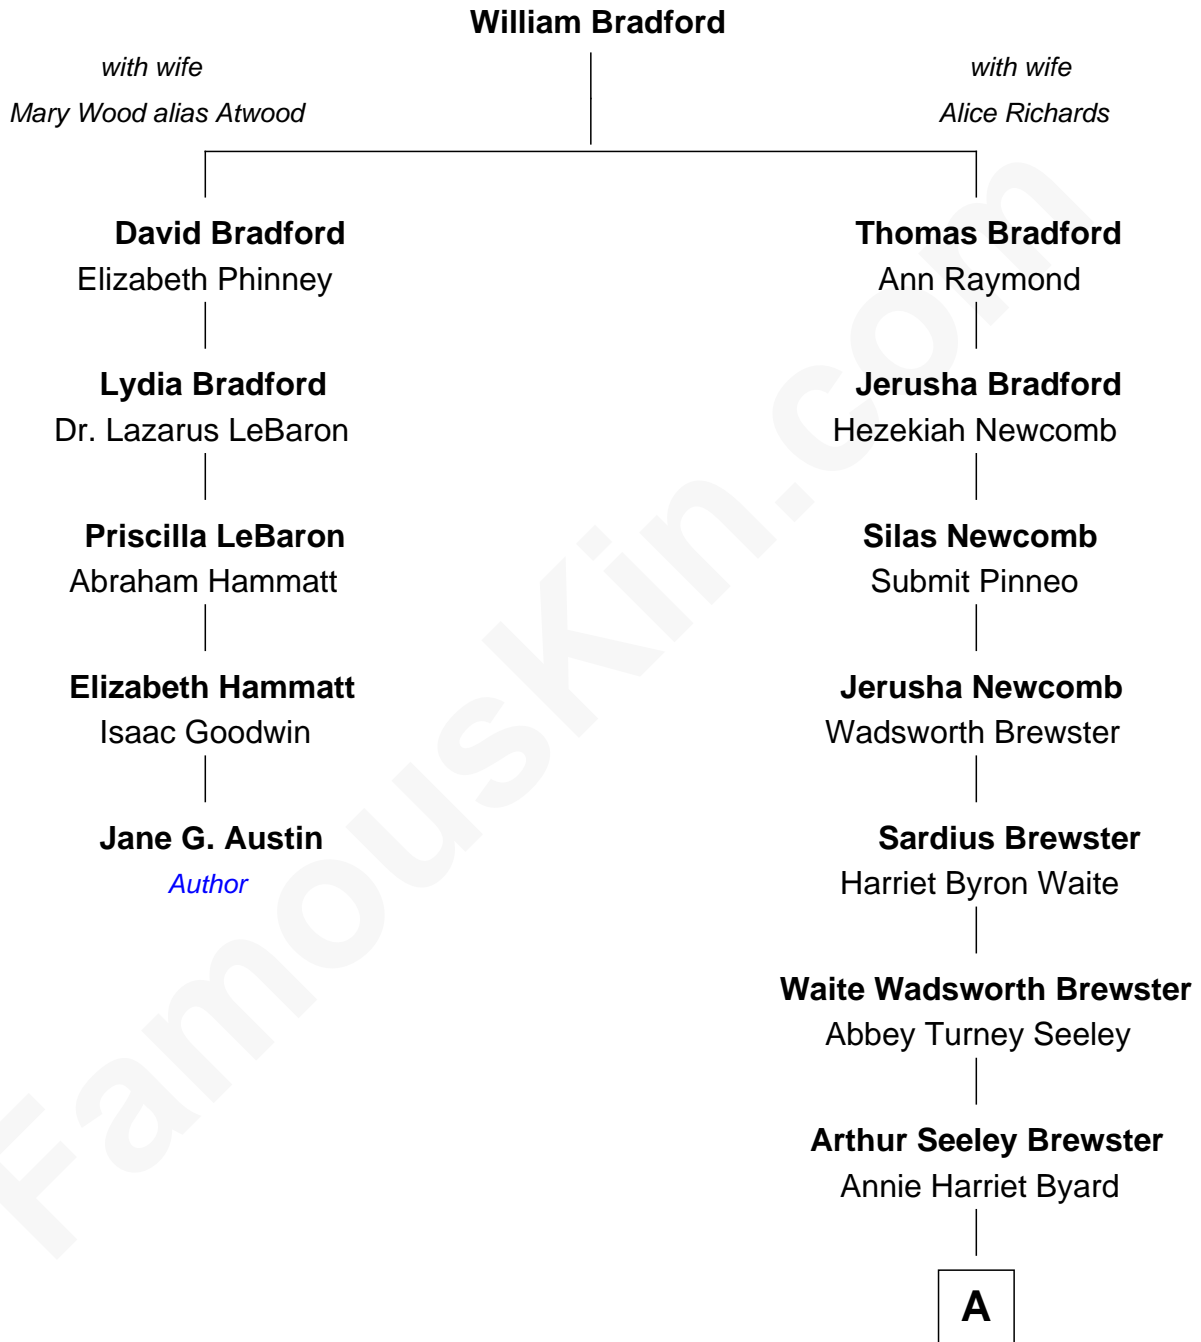

FamousKin.com Relationship Chart of

Jane G. Austin

Author

4th cousin 5 times removed of

Diane Brewster

TV and Movie Actress

A

Reginald Raymond Brewster

Grace Anna Sloane

Phillip Sloane Brewster

Geraldine Craddock

Diane Brewster

TV and Movie Actress

FamousKin.com