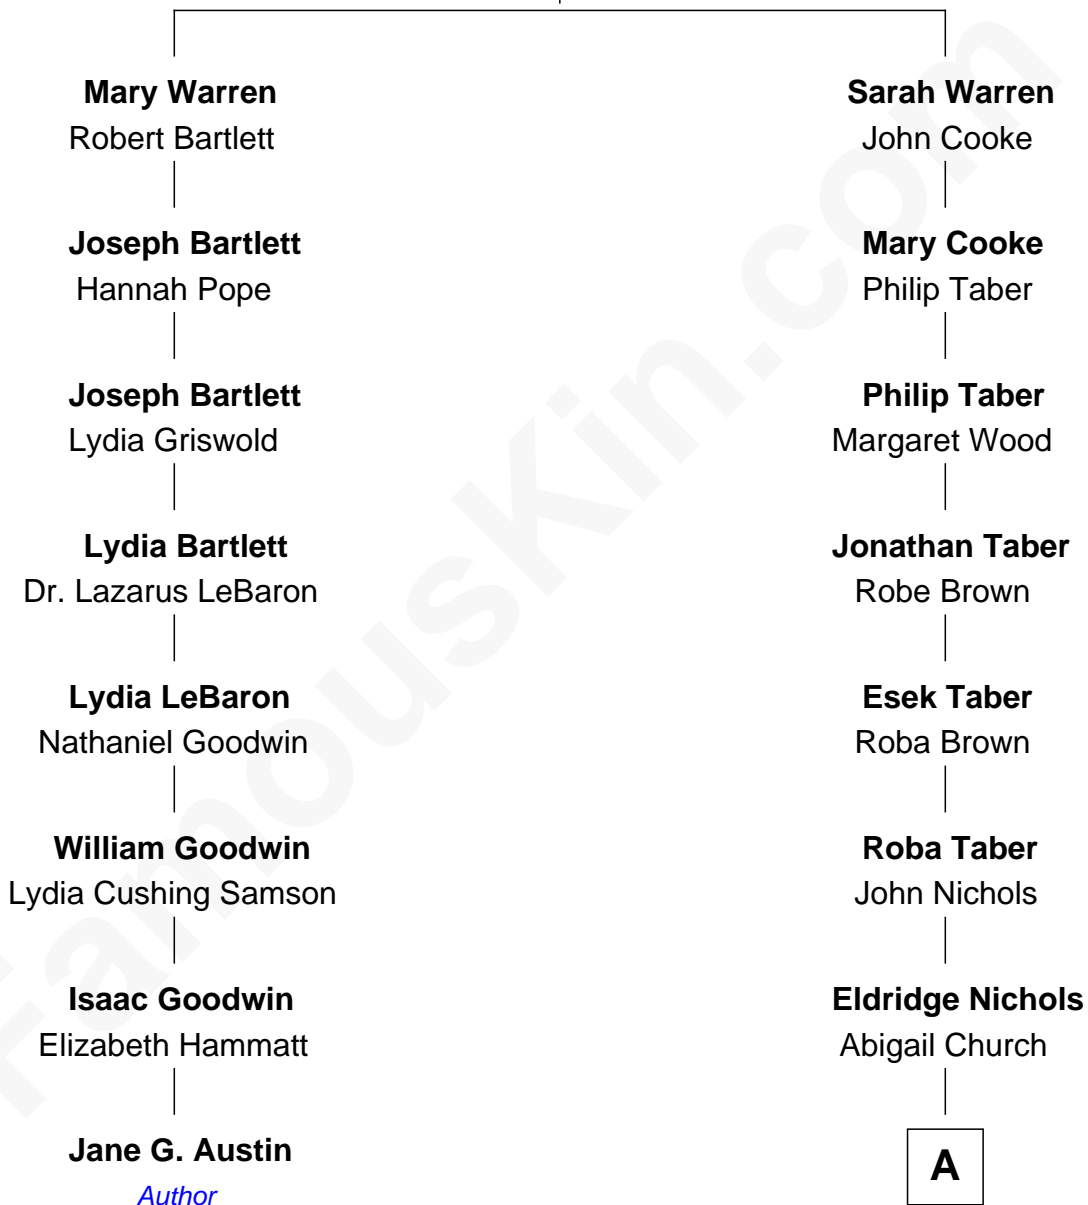

FamousKin.com Relationship Chart of

Jane G. Austin

Author

7th cousin 6 times removed of

Taylor Lautner

TV and Movie Actor

Richard Warren
Elizabeth Walker

A

George Nichols

Louise Harriett Randall

Wayland Albert Nichols

Fannie Blanche Sisco

Frank James Nichols

Olive F. Allen

Keith Francis Nichols

Wanda J. Yount