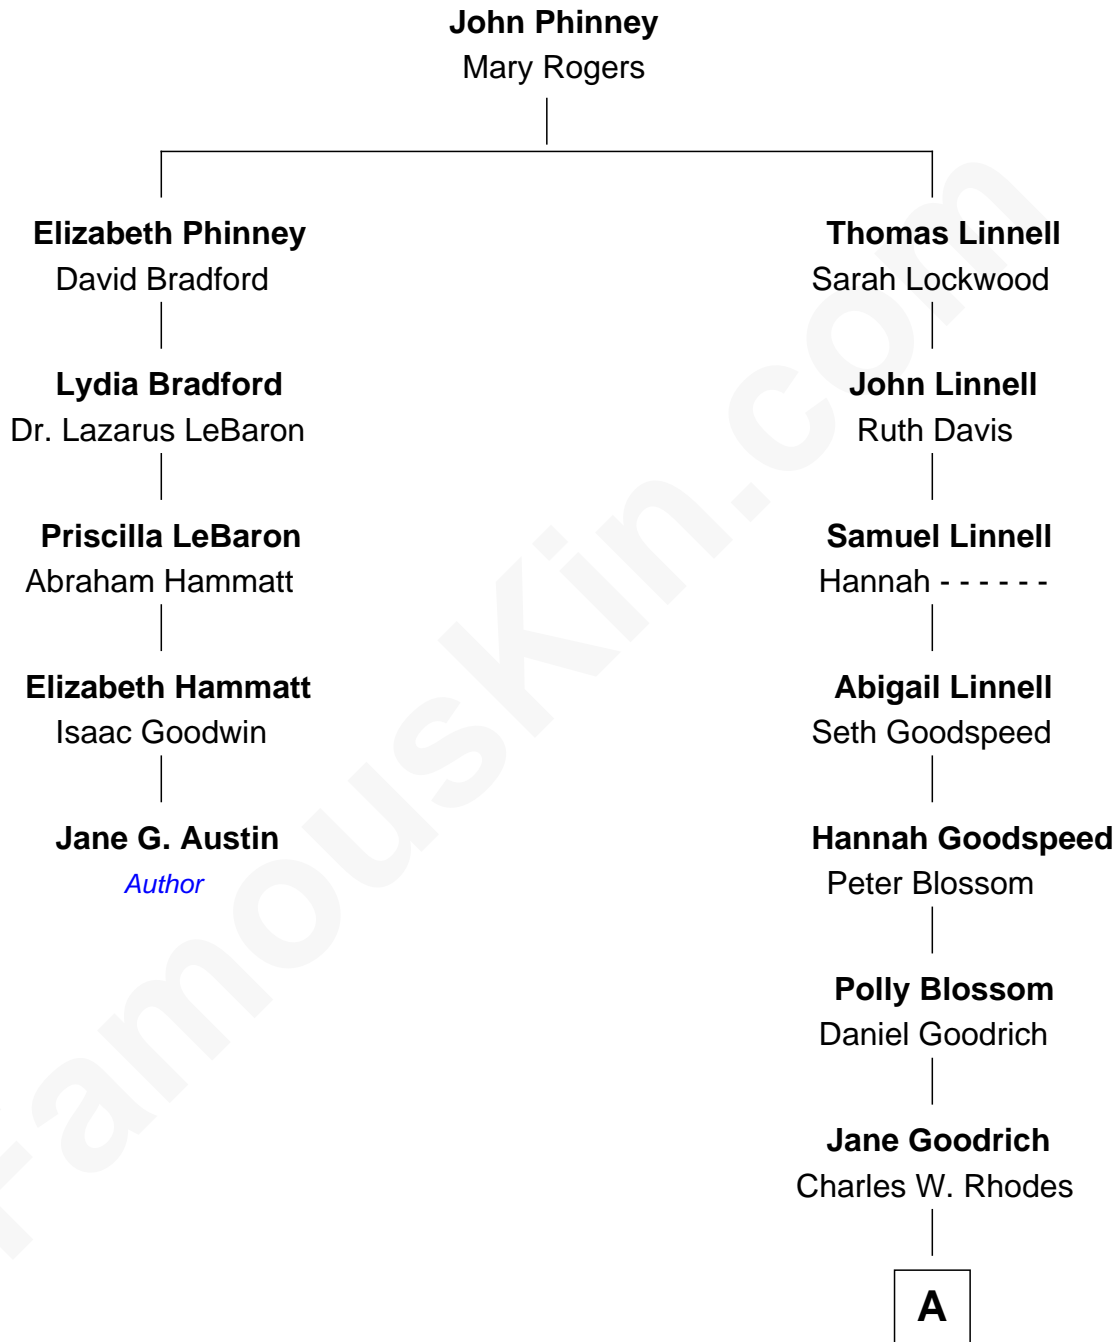

FamousKin.com
Relationship Chart of
Jane G. Austin
Author

4th cousin 7 times removed of
Sarah Palin
9th Governor of Alaska

A

Alma Miranda Rhodes

James W. Heath

Charles R. Heath

Alice Adeline Oriel

Charles Francis Heath

Nellie Marie Brandt

Charles Richard Heath

Sarah Sheeran

Sarah Palin

9th Governor of Alaska

FamousKin.com