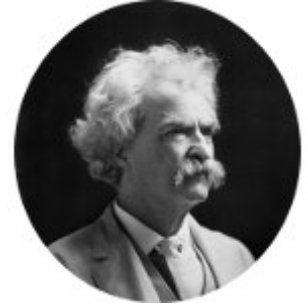

## Relationship Chart of

### Brooklyn Decker

*Fashion Model, TV and Movie Actress*

6th cousin 6 times removed of

**Mark Twain**

*Author of Tom Sawyer*

**Rev. Robert Clement**

Lydia - - - - -

**A**