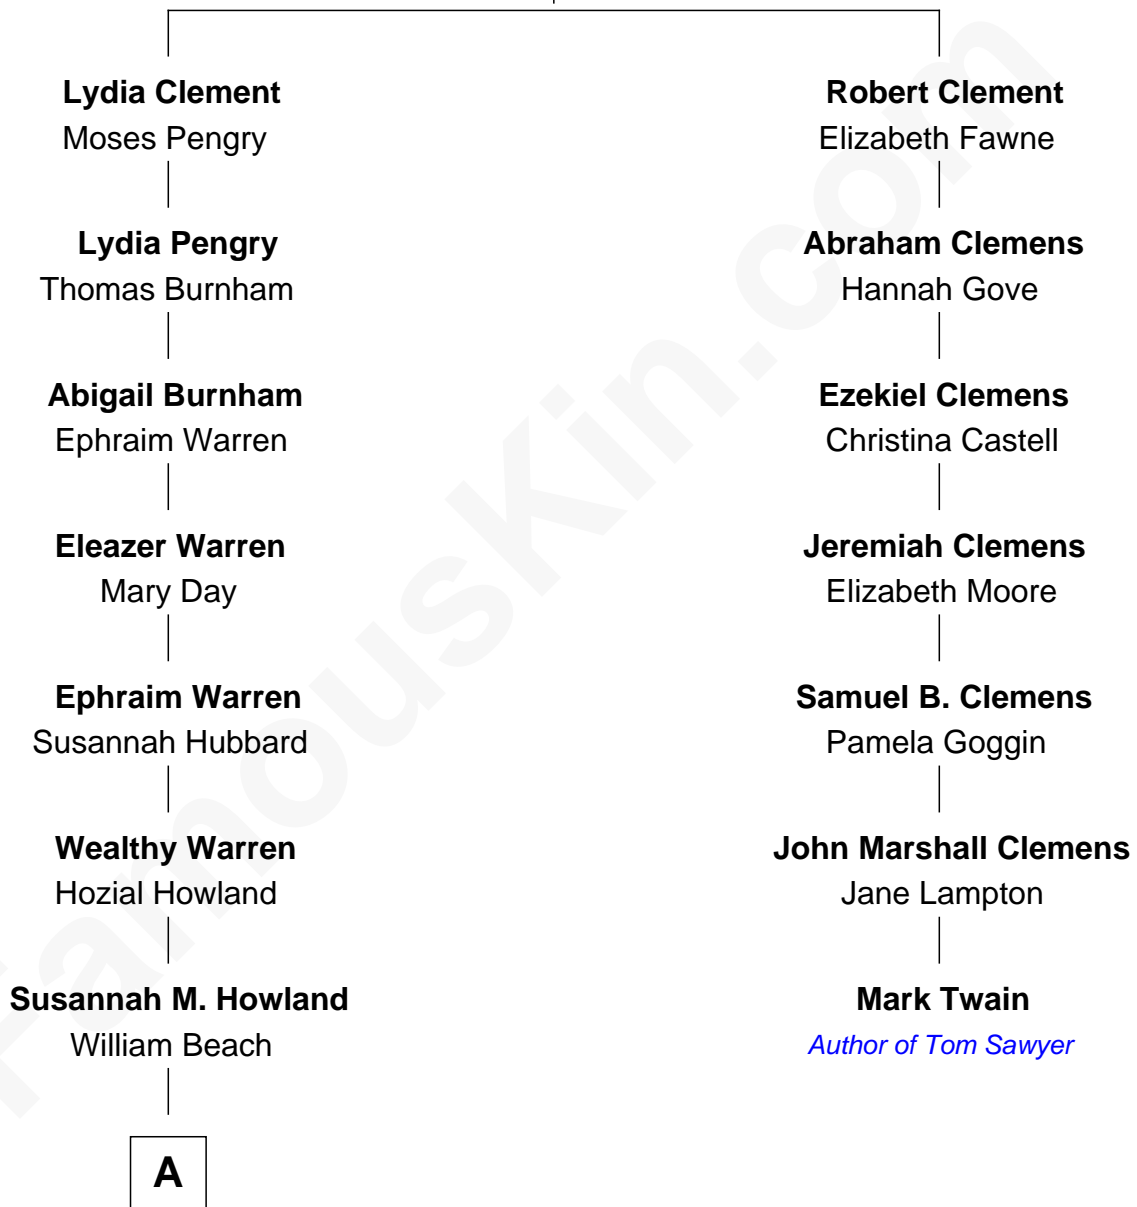

## Relationship Chart of

### Brooklyn Decker

*Fashion Model, TV and Movie Actress*

6th cousin 6 times removed of

**Mark Twain**

*Author of Tom Sawyer*

**Rev. Robert Clement**

Lydia - - - - -

**A**

—  
**Rodney W. Beach**  
Margaretha Howland

—  
**William Howland Beach**  
Mabel Catherine Hurd

—  
**Jessie Beach**  
Andrew J. Decker

—  
**Frank Stephen Decker**  
Patricia Ann Frisch

—  
**Stephen Michael Decker**  
Tessa Renee Moore