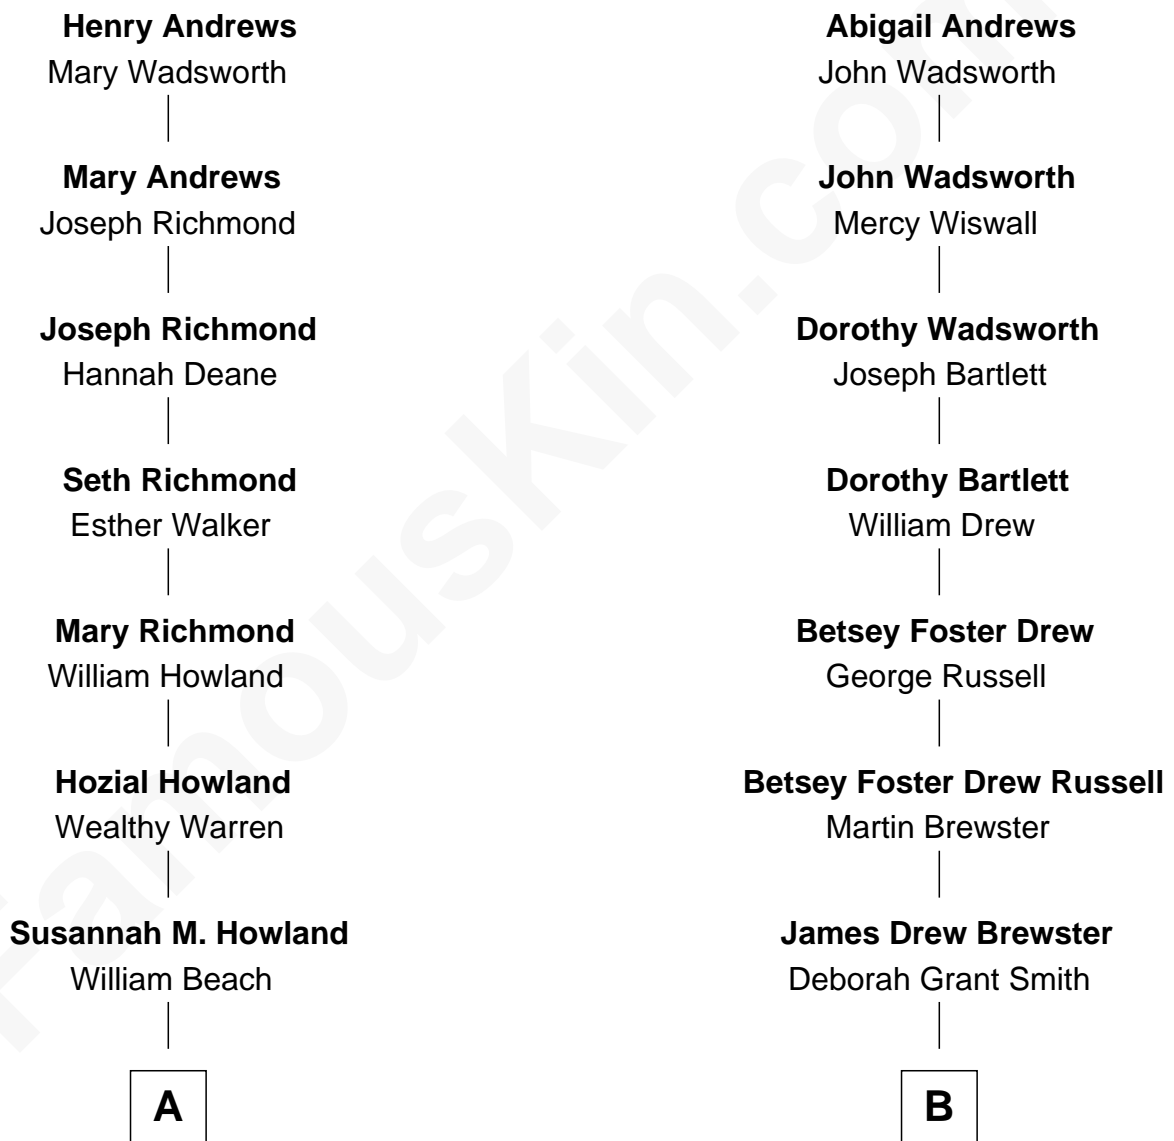

## Relationship Chart of Brooklyn Decker

*Fashion Model, TV and Movie Actress*

8th cousin 4 times removed of

**Admiral William Halsey**  
*U.S. Navy - World War II*

**Henry Andrews**

Mary - - - - -

**A**

**Rodney W. Beach**  
Margaretha Howland

**William Howland Beach**  
Mabel Catherine Hurd

**Jessie Beach**  
Andrew J. Decker

**Frank Stephen Decker**  
Patricia Ann Frisch

**Stephen Michael Decker**  
Tessa Renee Moore

**Brooklyn Decker**  
*Actress and Model*

**B**

**Anne Masters Brewster**  
William Frederick Halsey

**Admiral William Halsey**  
*U.S. Navy - World War II*

FamousKin.com