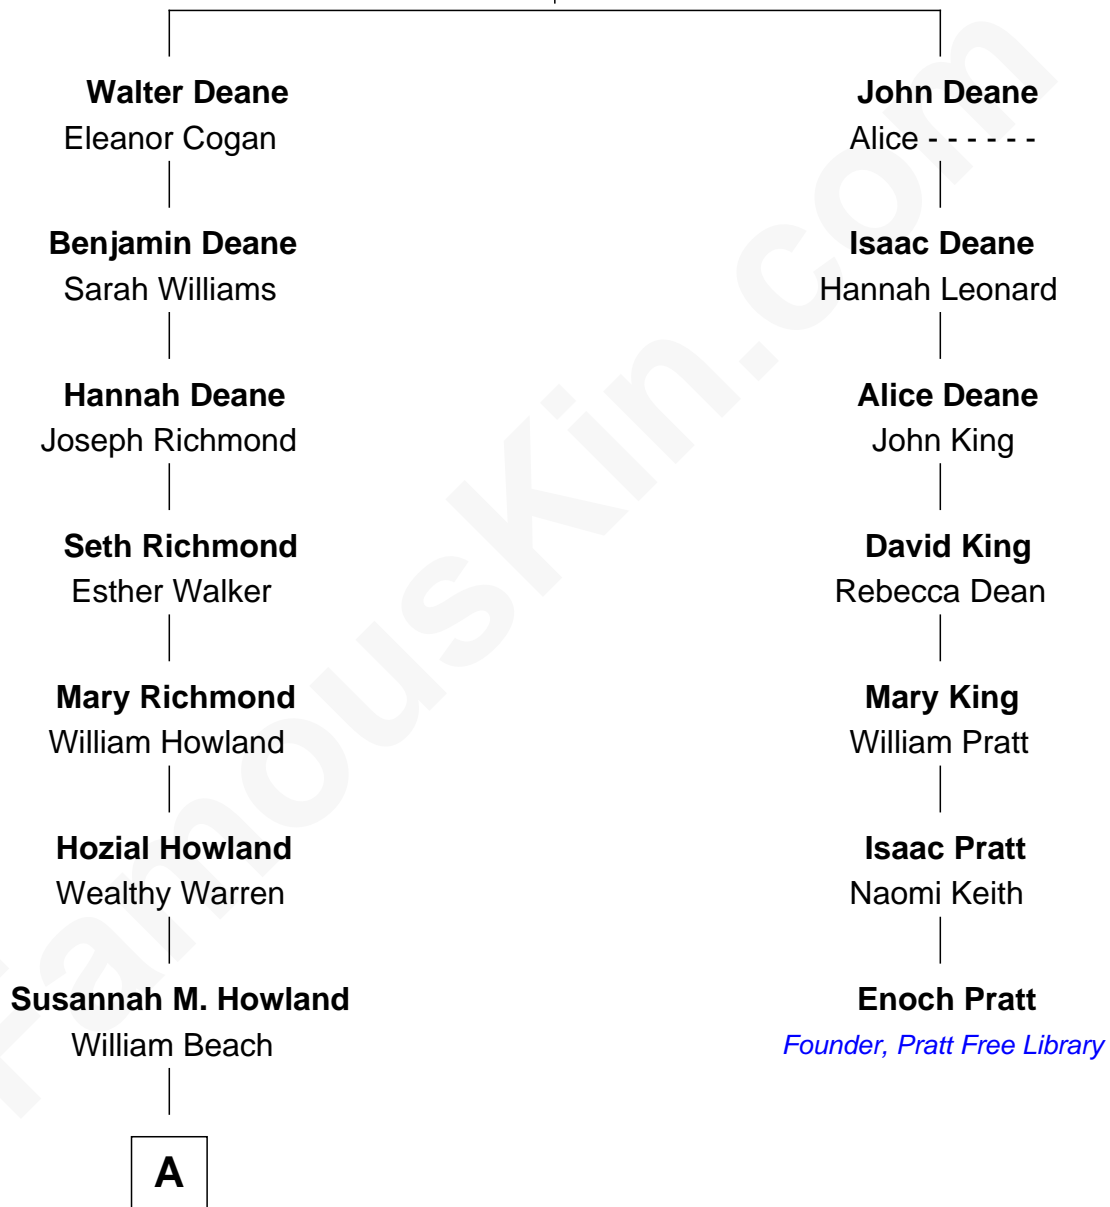

FamousKin.com

Relationship Chart of Brooklyn Decker

Fashion Model, TV and Movie Actress

6th cousin 6 times removed of

Enoch Pratt

Founder of Enoch Pratt Free Library

William Deane

A

—
Rodney W. Beach
Margaretha Howland

—
William Howland Beach
Mabel Catherine Hurd

—
Jessie Beach
Andrew J. Decker

—
Frank Stephen Decker
Patricia Ann Frisch

—
Stephen Michael Decker
Tessa Renee Moore

—
Brooklyn Decker
Actress and Model