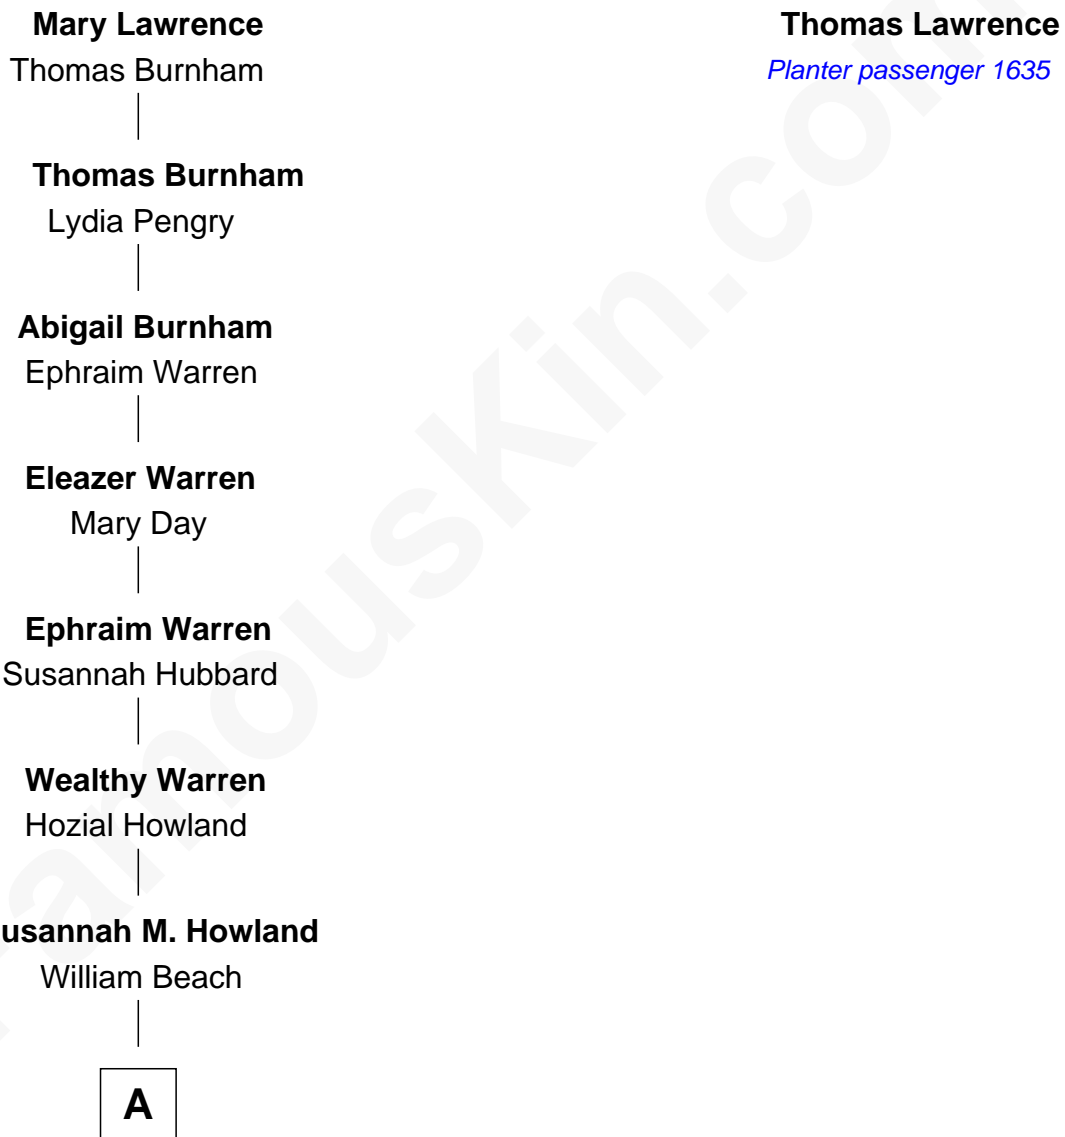

## Relationship Chart of

### Brooklyn Decker

*Fashion Model, TV and Movie Actress*

10th great-grandniece of

### Thomas Lawrence

*(c1619/20 - c1703) Planter passenger 1635*

**Thomas Lawrence**

Joanna Antrobus

**A**

—  
**Rodney W. Beach**  
Margaretha Howland

—  
**William Howland Beach**  
Mabel Catherine Hurd

—  
**Jessie Beach**  
Andrew J. Decker