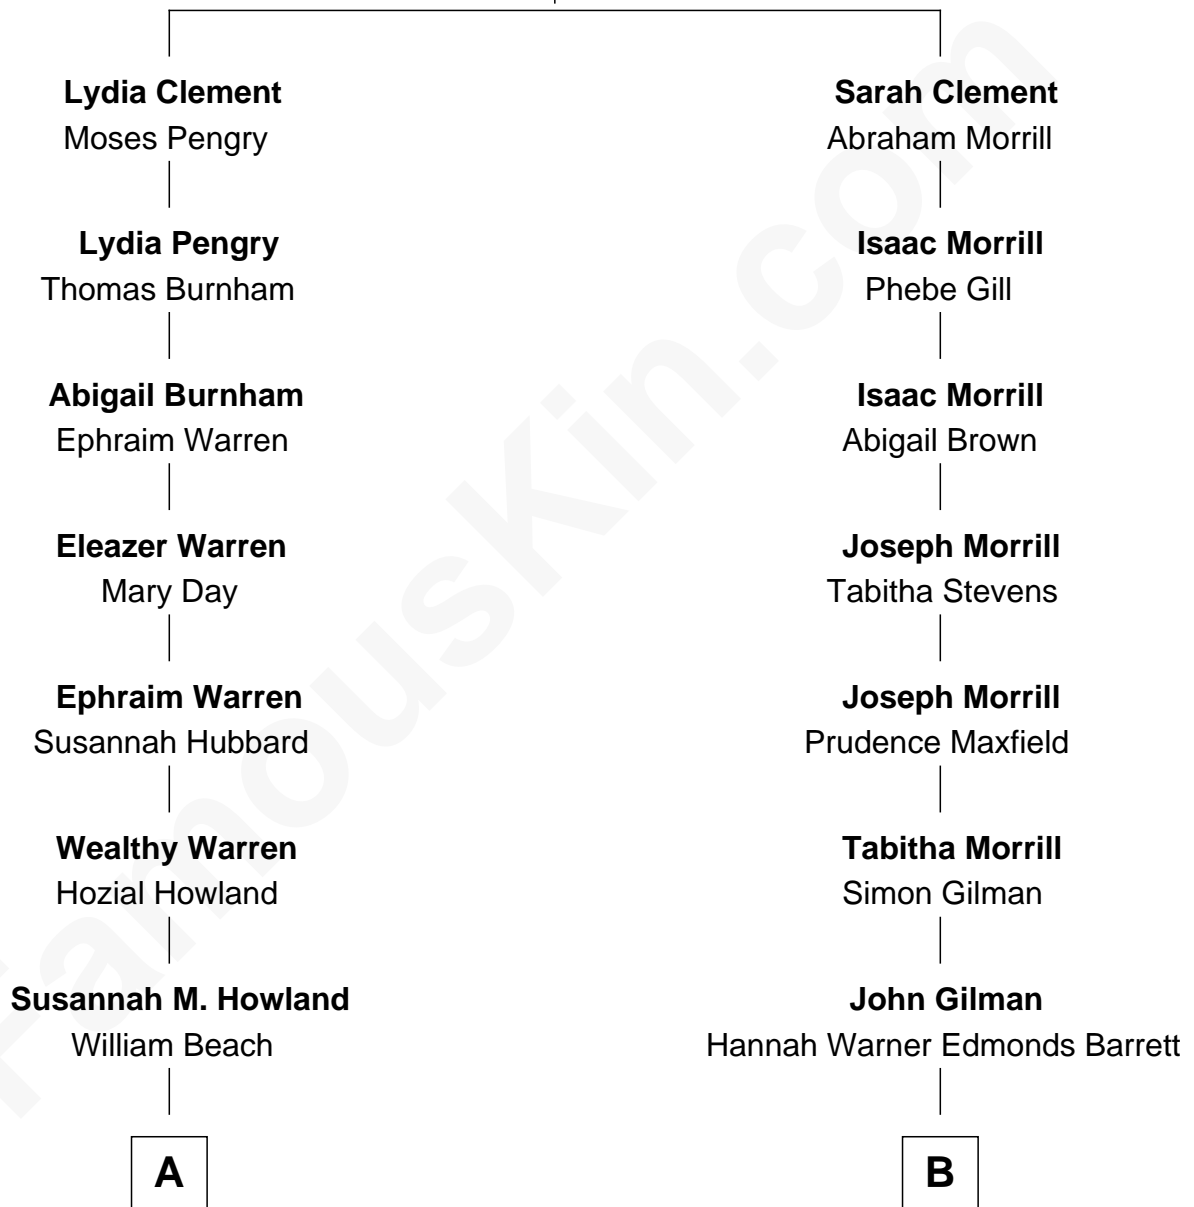

Rev. Robert Clement

Lydia - - - - -