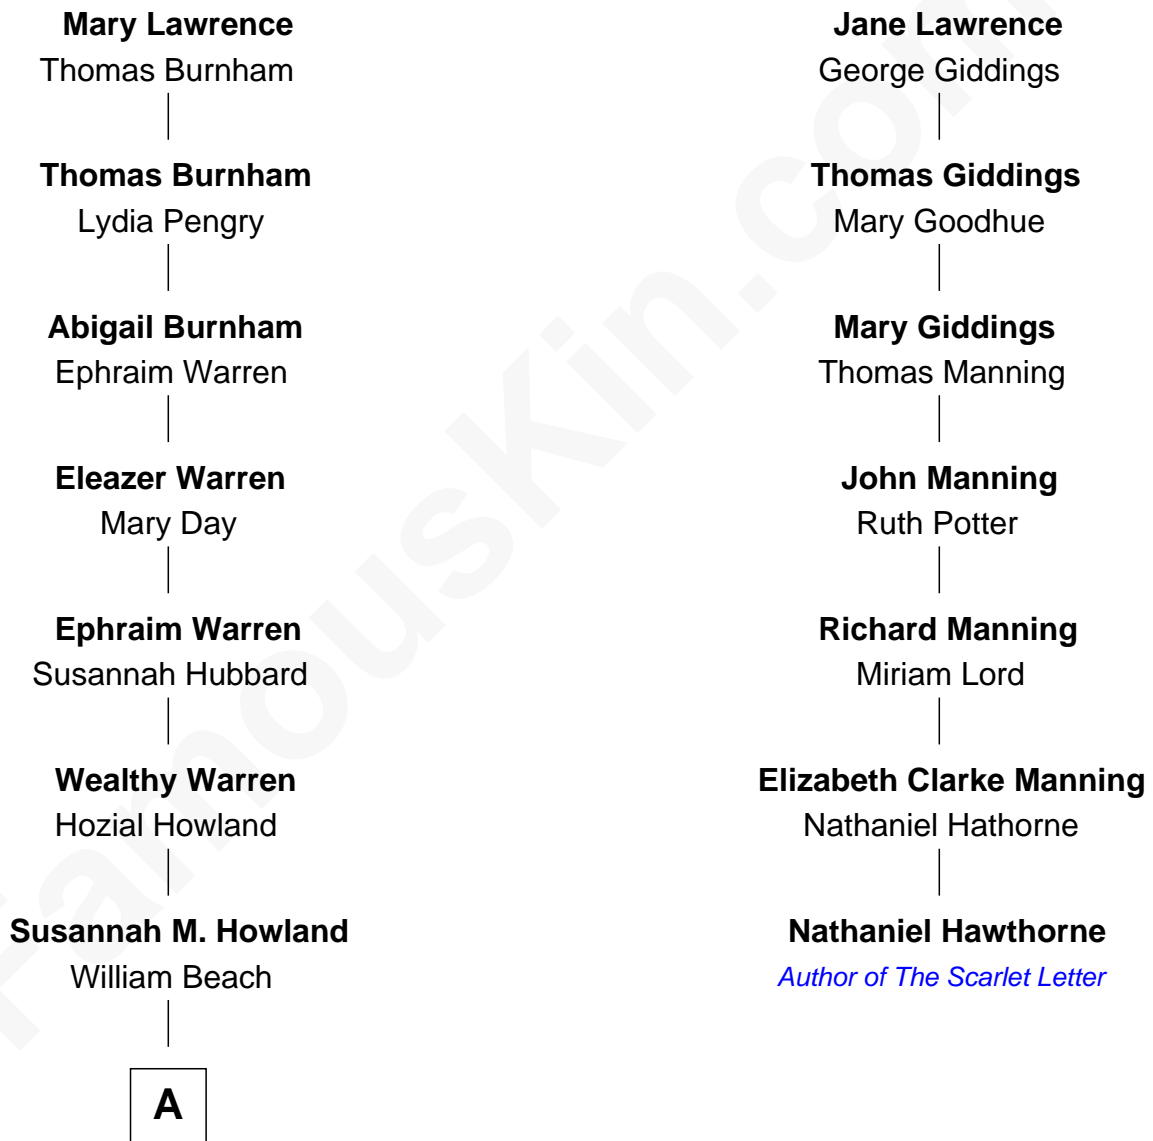

FamousKin.com

Relationship Chart of

Brooklyn Decker

Fashion Model, TV and Movie Actress

6th cousin 6 times removed of

Nathaniel Hawthorne

Author of The Scarlet Letter

Thomas Lawrence

Joanna Antrobus

A

—
Rodney W. Beach
Margaretha Howland

—
William Howland Beach
Mabel Catherine Hurd

—
Jessie Beach
Andrew J. Decker

—
Frank Stephen Decker
Patricia Ann Frisch

—
Stephen Michael Decker
Tessa Renee Moore

—
Brooklyn Decker
Actress and Model

FamousKin.com