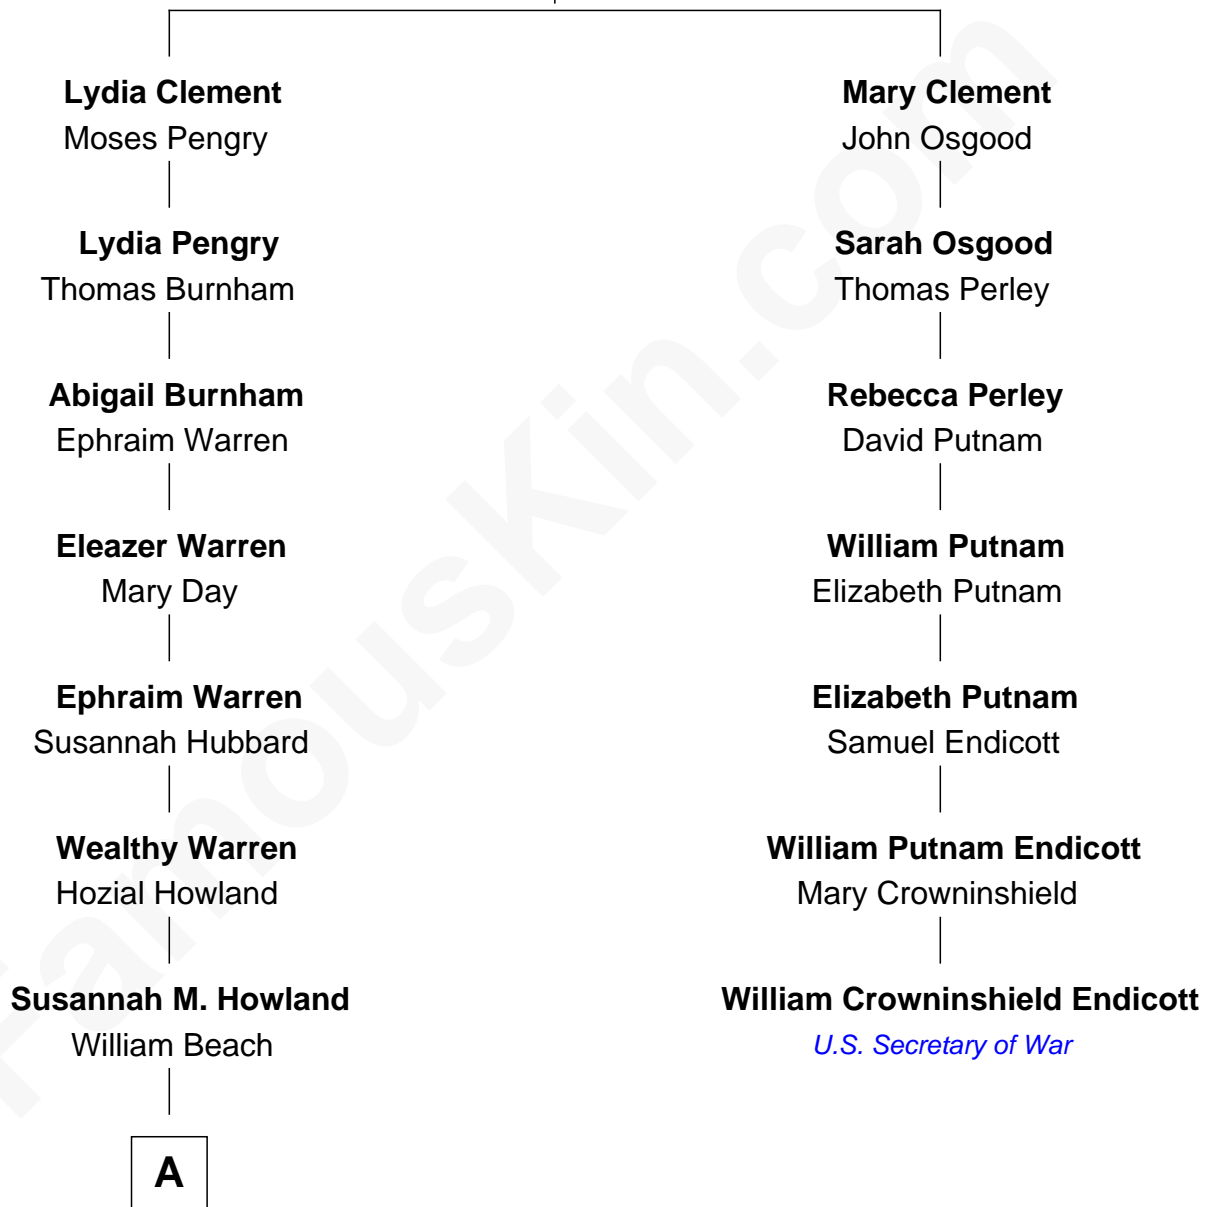

Rev. Robert Clement

Lydia - - - - -