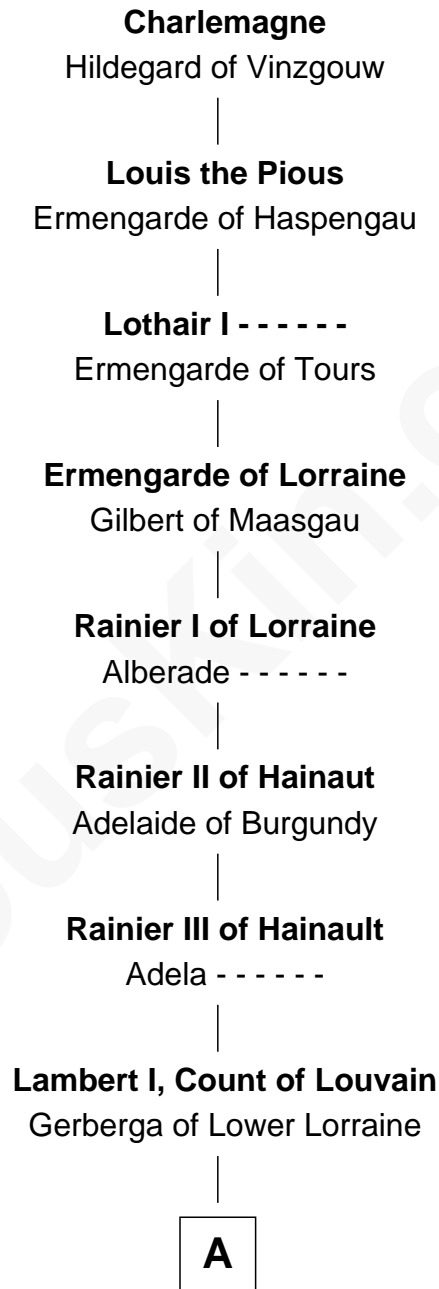

# FamousKin.com

## Relationship Chart of Brooklyn Decker

*Fashion Model, TV and Movie Actress*

**38th Great-granddaughter of**

**Charlemagne**

*King of the Franks*

**A**

**Mathilde of Louvain**  
Eustace I of Boulogne

**Lambert II of Lens**  
Adelaide of Normandy

**Judith of Lens**  
Waltheof II of Northumbria

**Maud of Northumberland**  
Simon I de St. Liz

**Maud de St. Liz**  
Robert Fitzrichard

**Sir Walter Fitzrobert**  
Maud de Lucy

**Alice Fitzwalter**  
Gilbert Pecche

Thomas Knighton

**Joan Knighton**

Charles Bull

**Richard Bull**

Alice Hunt

**Elizabeth Bull**

John Lawrence

**Thomas Lawrence**