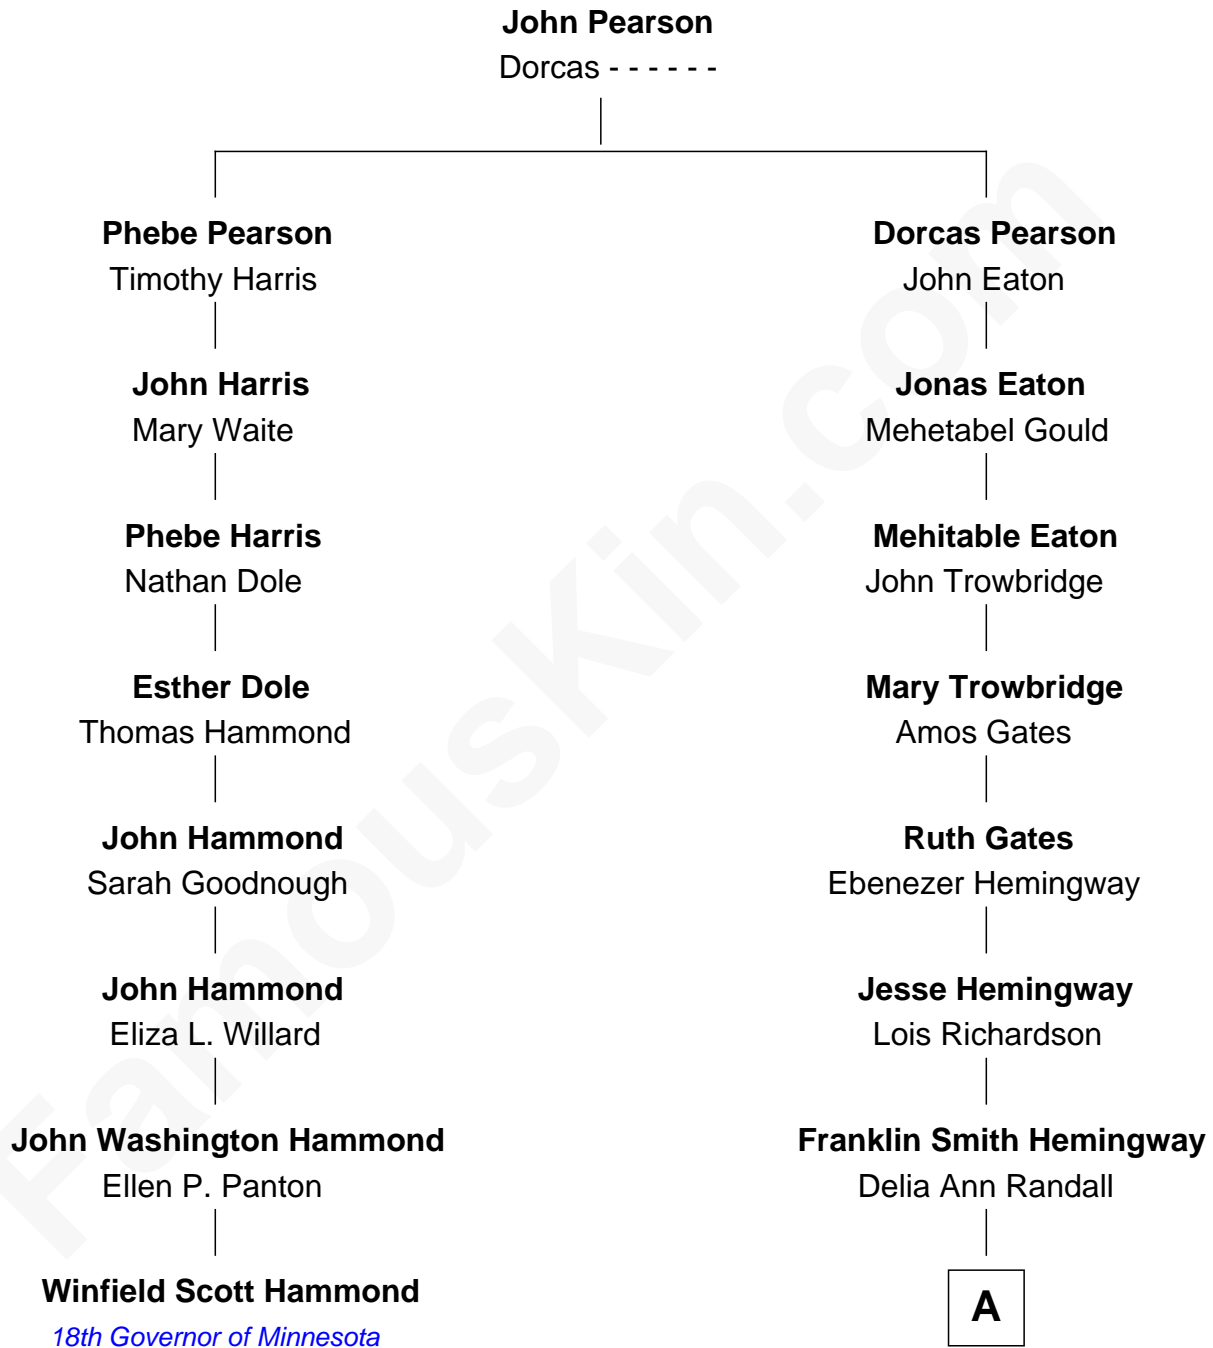

FamousKin.com
Relationship Chart of
Winfield Scott Hammond
18th Governor of Minnesota

7th cousin 4 times removed of

Cindy Crawford
Actress and Model

A

—
Louis Randall Hemingway

Carrie May Salisbury

—
Frank Randall Hemingway

Hazel Mae Brown

—
Ramona Eileen Hemingway

Kenneth Leroy Crawford

—
Daniel Kenneth Crawford

Jennifer Sue Walker

—
Cindy Crawford

Actress and Model