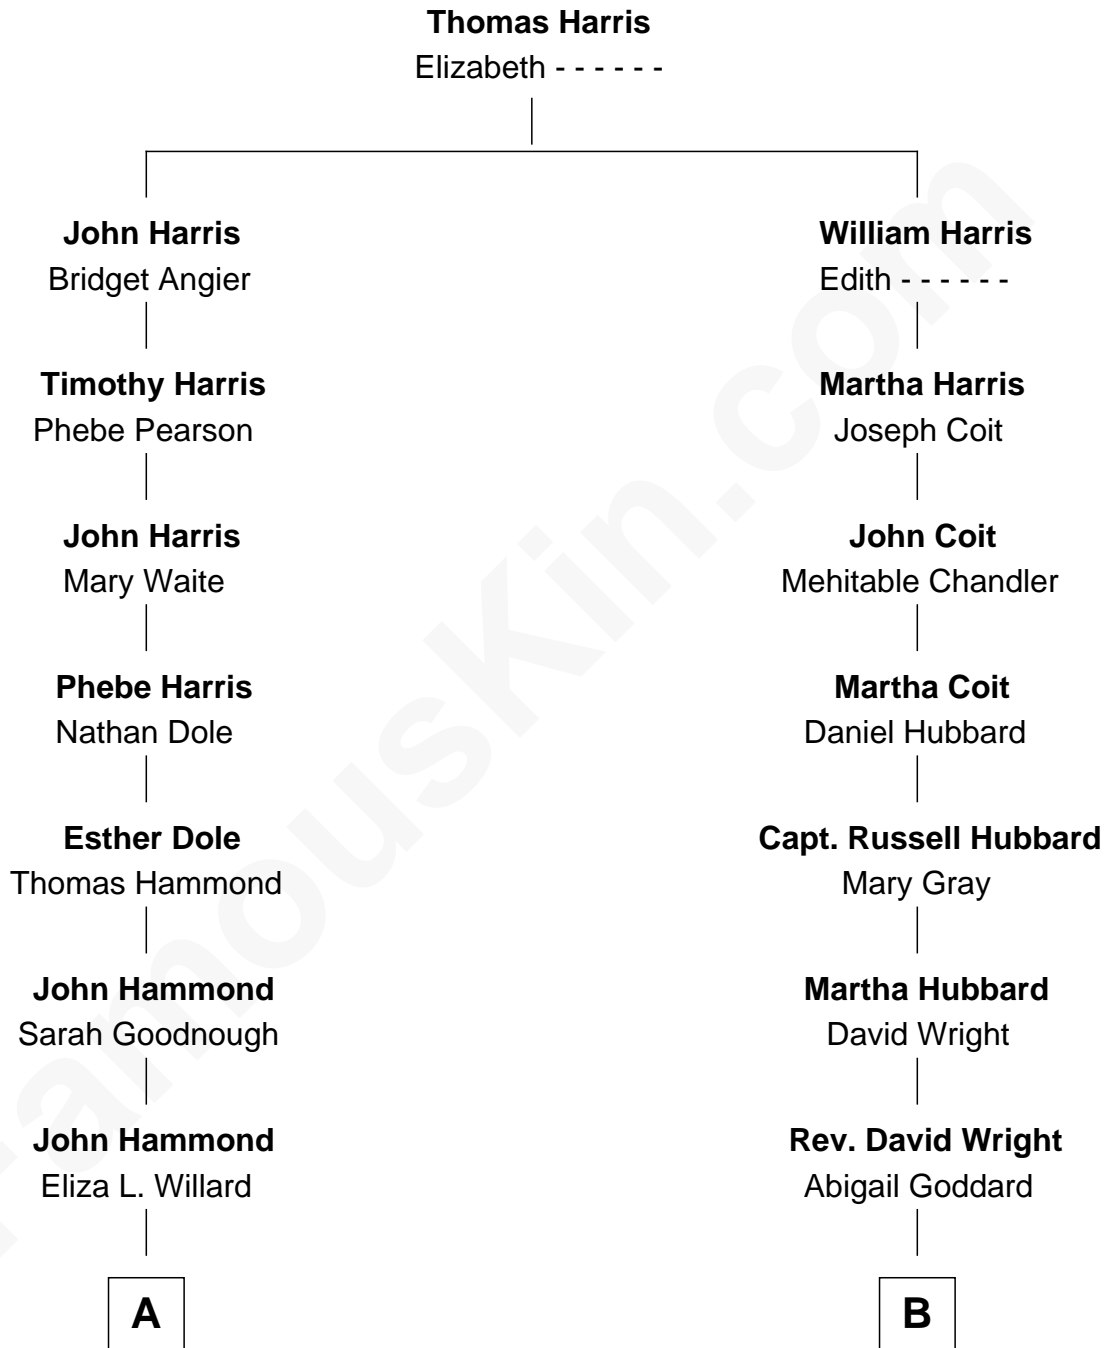

**FamousKin.com**  
**Relationship Chart of**  
**Winfield Scott Hammond**  
*18th Governor of Minnesota*

8th cousin of  
**Frank Lloyd Wright**  
*American Architect*

**A**

**John Washington Hammond**

Ellen P. Panton

**Winfield Scott Hammond**

*18th Governor of Minnesota*

**B**

**William Carey Wright**

Anna Lloyd Jones

**Frank Lloyd Wright**

*American Architect*

FamousKin.com