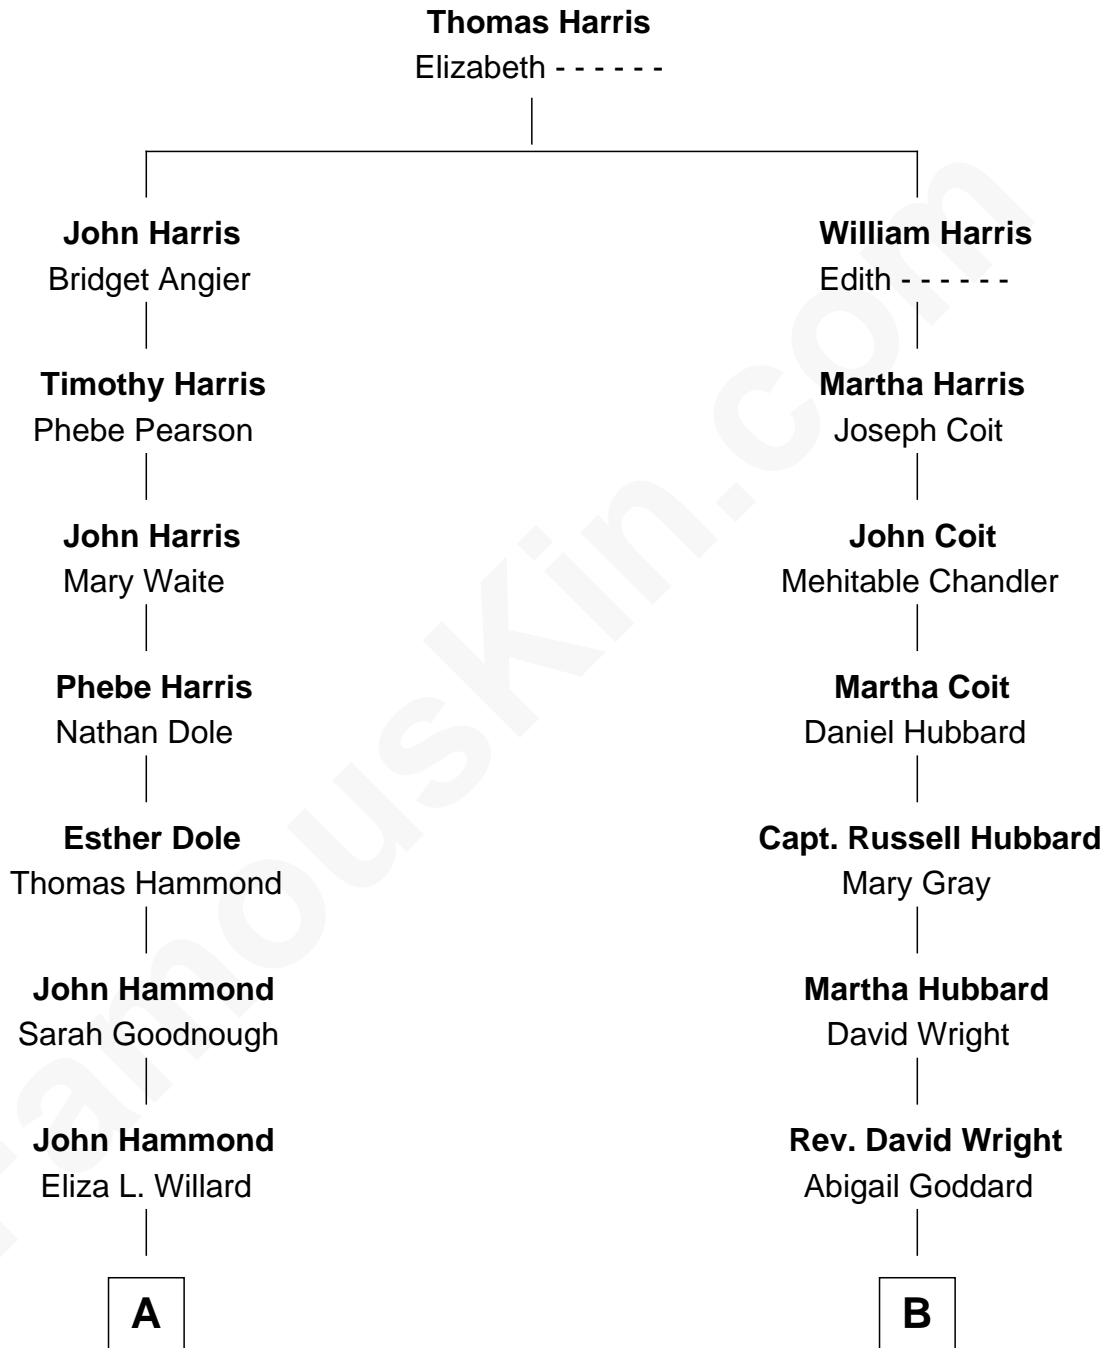

FamousKin.com
Relationship Chart of
Winfield Scott Hammond
18th Governor of Minnesota

8th cousin 2 times removed of

Anne Baxter
Movie Actress

FamousKin.com