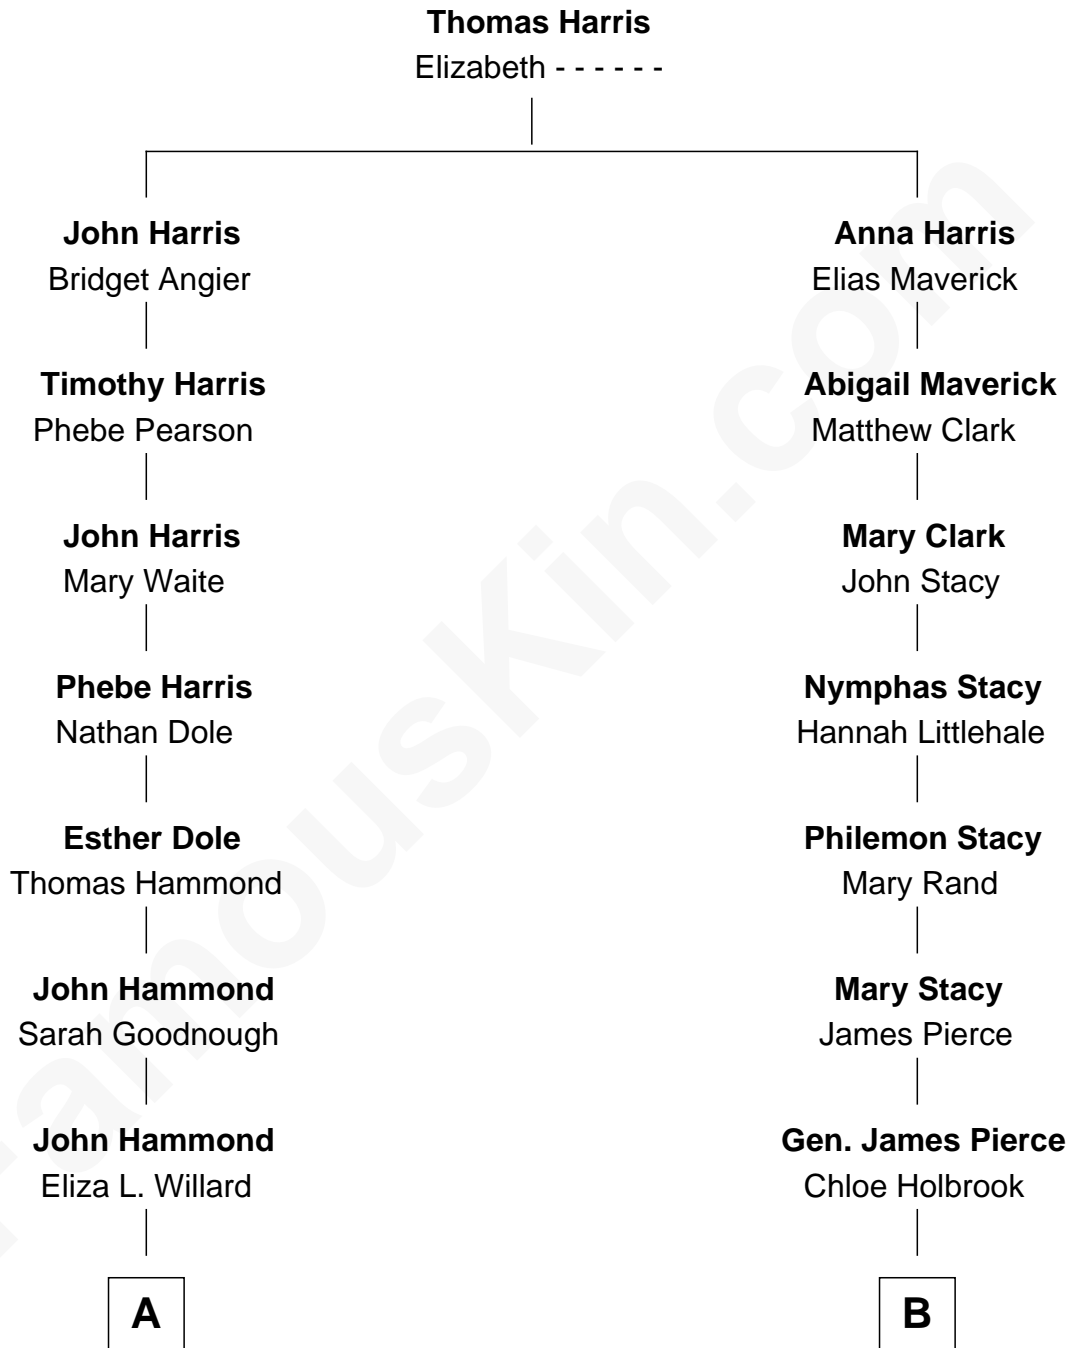

FamousKin.com
Relationship Chart of
Winfield Scott Hammond
18th Governor of Minnesota

8th cousin 2 times removed of
Barbara (Pierce) Bush
First Lady of President George H.W. Bush

A

John Washington Hammond

Ellen P. Panton

Winfield Scott Hammond

18th Governor of Minnesota

B

Jonas James Pierce

Kate Pritzel

Scott Pierce

Mabel Marvin

Marvin Pierce

Pauline Robinson

Barbara (Pierce) Bush

First Lady of George H.W. Bush