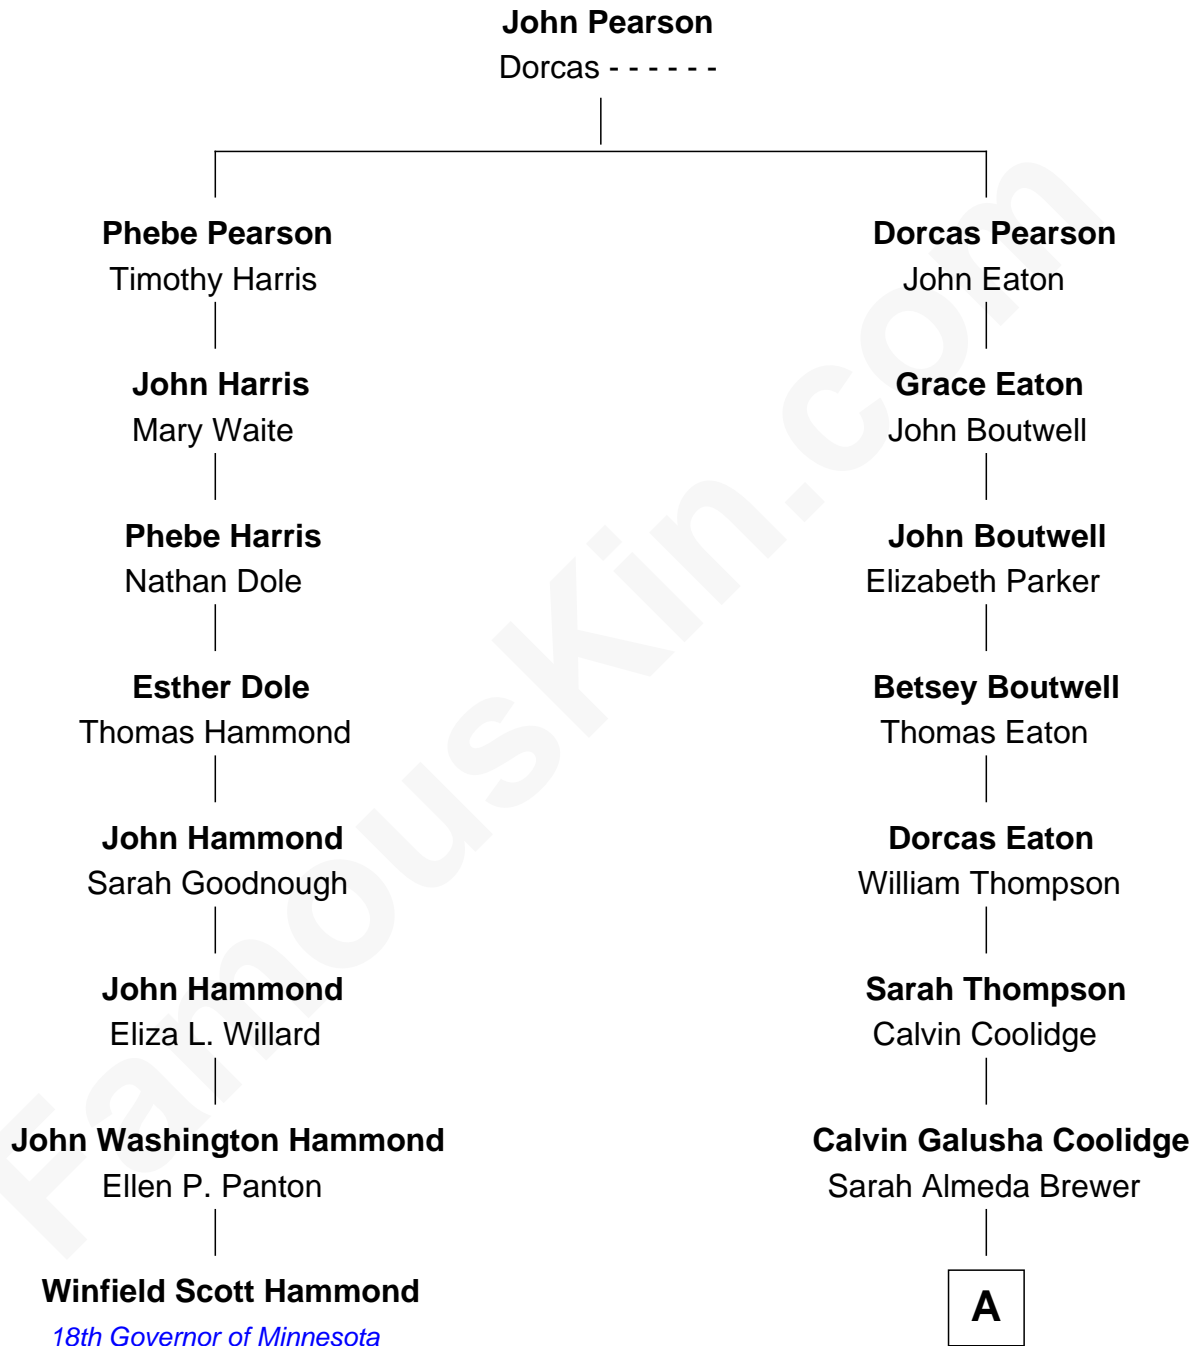

FamousKin.com
Relationship Chart of
Winfield Scott Hammond
18th Governor of Minnesota

7th cousin 1 time removed of

Calvin Coolidge
30th U.S. President

A

Col. John Calvin Coolidge

Victoria Josephine Moor

Calvin Coolidge

30th U.S. President

FamousKin.com