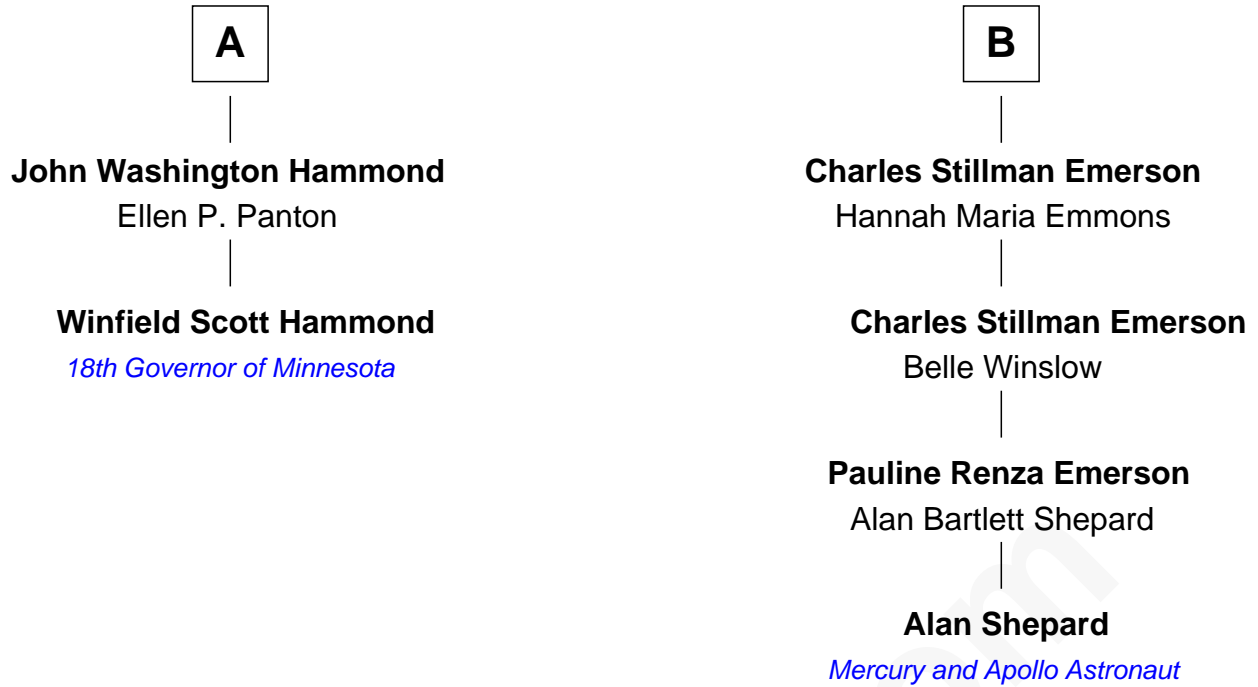

FamousKin.com
Relationship Chart of
Winfield Scott Hammond
18th Governor of Minnesota

8th cousin 2 times removed of
Alan Shepard
Mercury and Apollo Astronaut

FamousKin.com