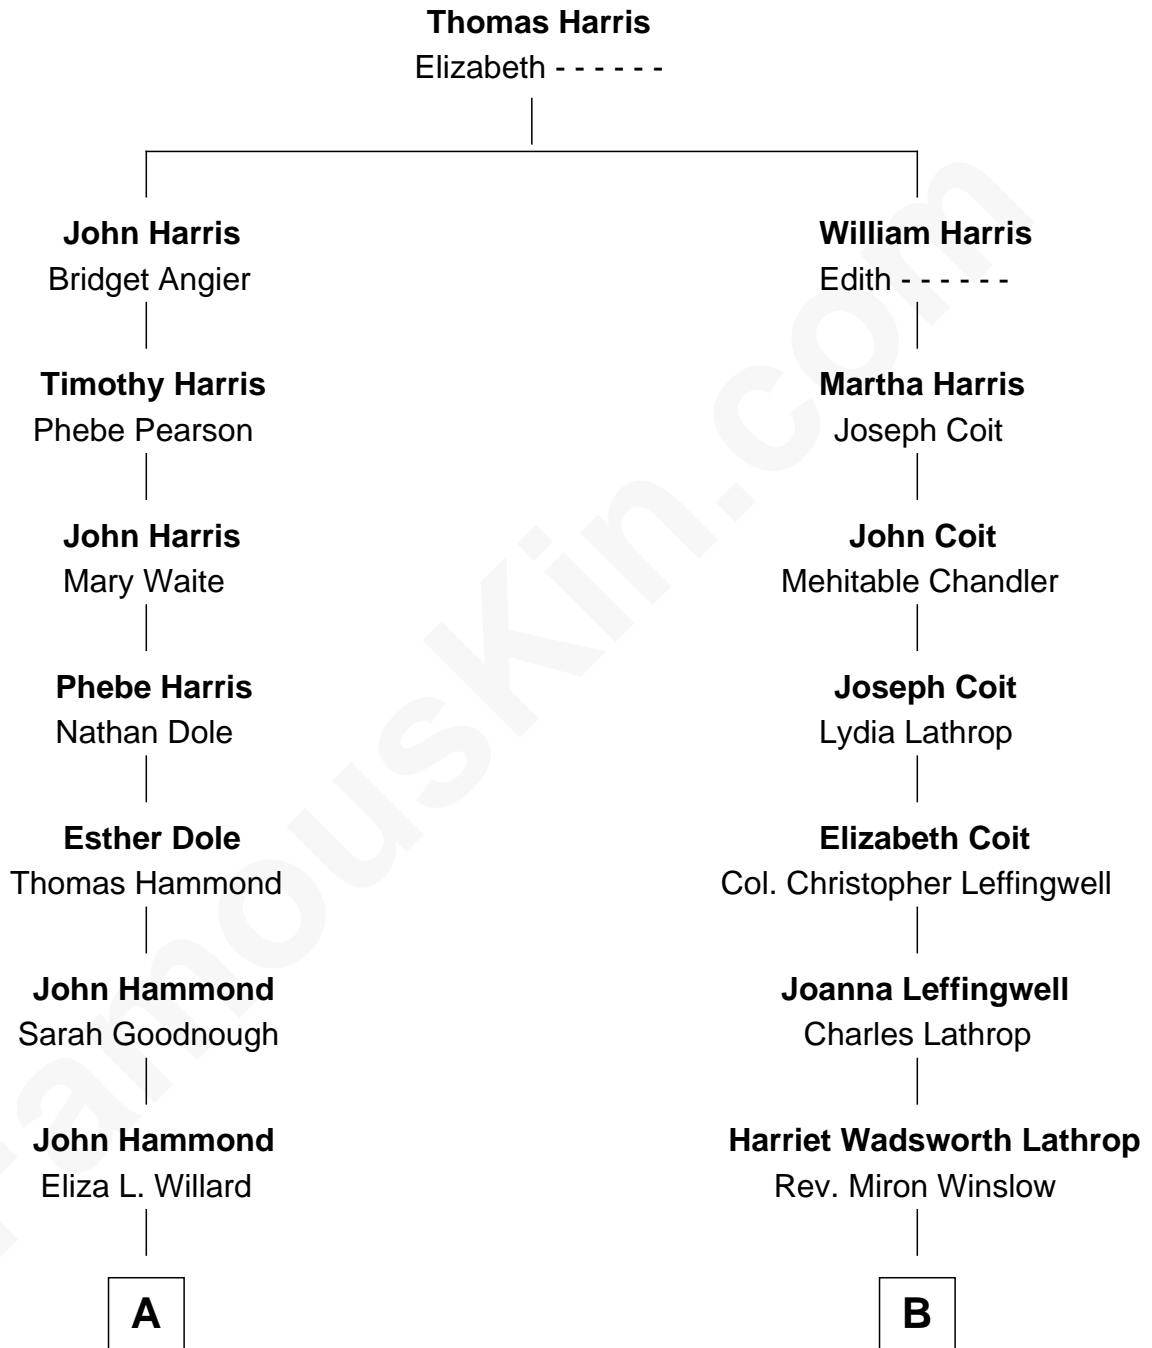

**FamousKin.com**  
**Relationship Chart of**  
**Winfield Scott Hammond**  
*18th Governor of Minnesota*

**8th cousin 1 time removed of**

**Allen Dulles**  
*5th Director of the C.I.A.*

**A**

**John Washington Hammond**

Ellen P. Panton

**Winfield Scott Hammond**

*18th Governor of Minnesota*

**B**

**Harriet Lathrop Winslow**

Rev. John Welsh Dulles

**Allen Macy Dulles**

Edith Foster