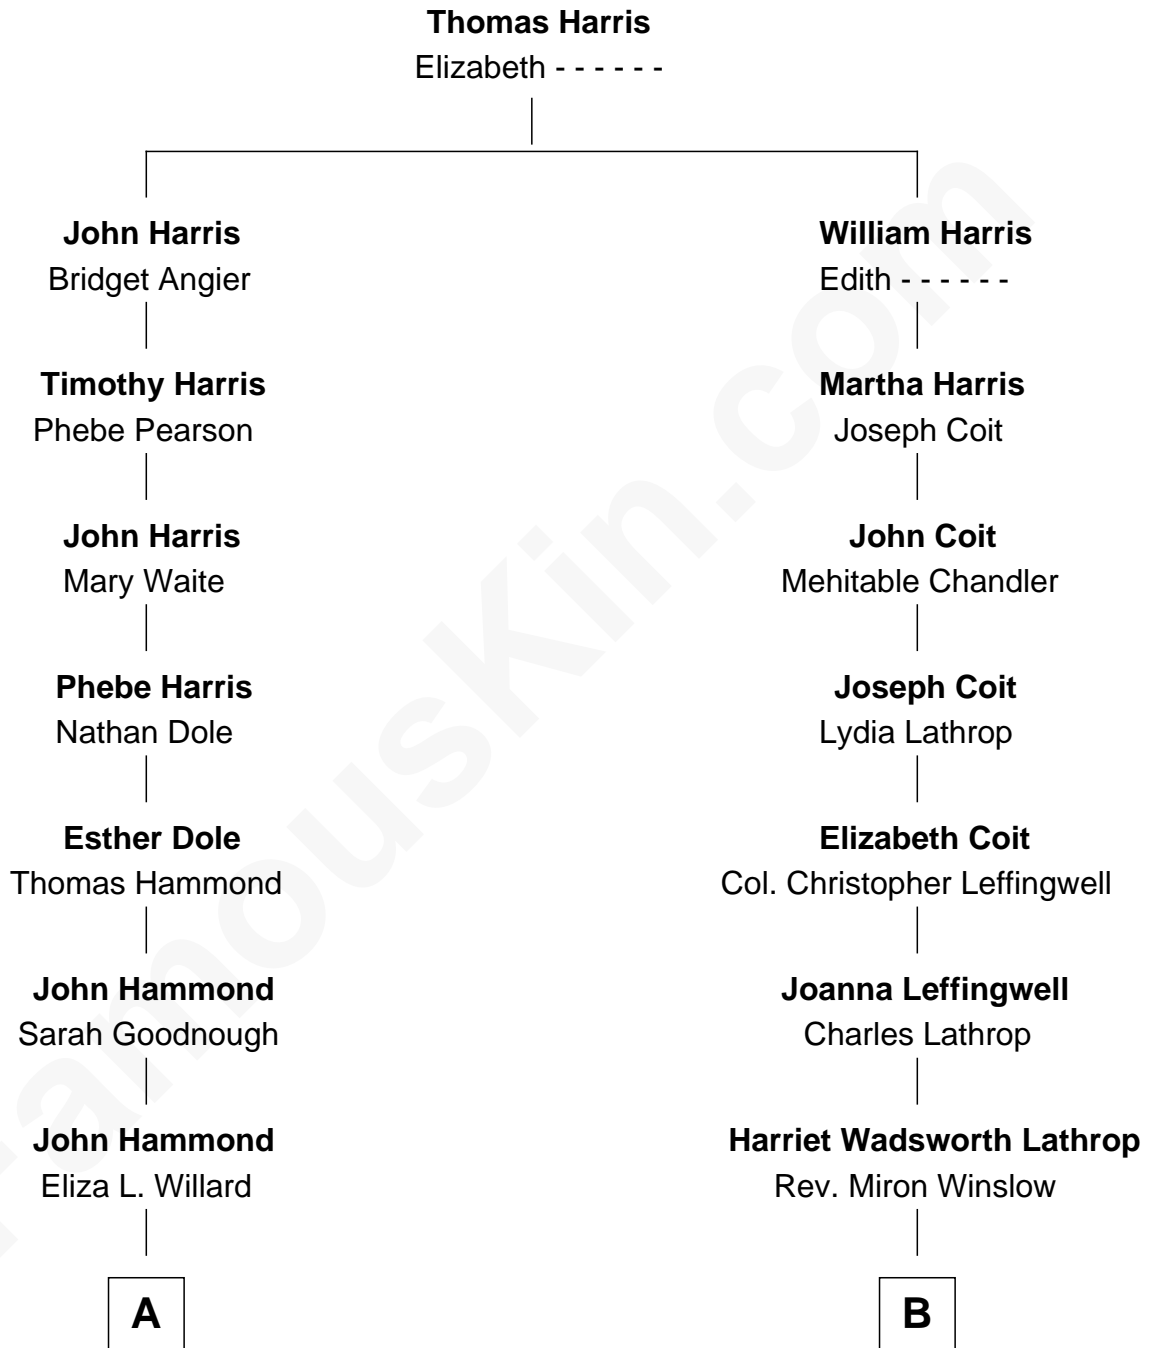

FamousKin.com Relationship Chart of

Winfield Scott Hammond

18th Governor of Minnesota

8th cousin 1 time removed of

John Foster Dulles

52nd U.S. Secretary of State

A

John Washington Hammond

Ellen P. Panton

Winfield Scott Hammond

18th Governor of Minnesota

B

Harriet Lathrop Winslow

Rev. John Welsh Dulles

Allen Macy Dulles

Edith Foster