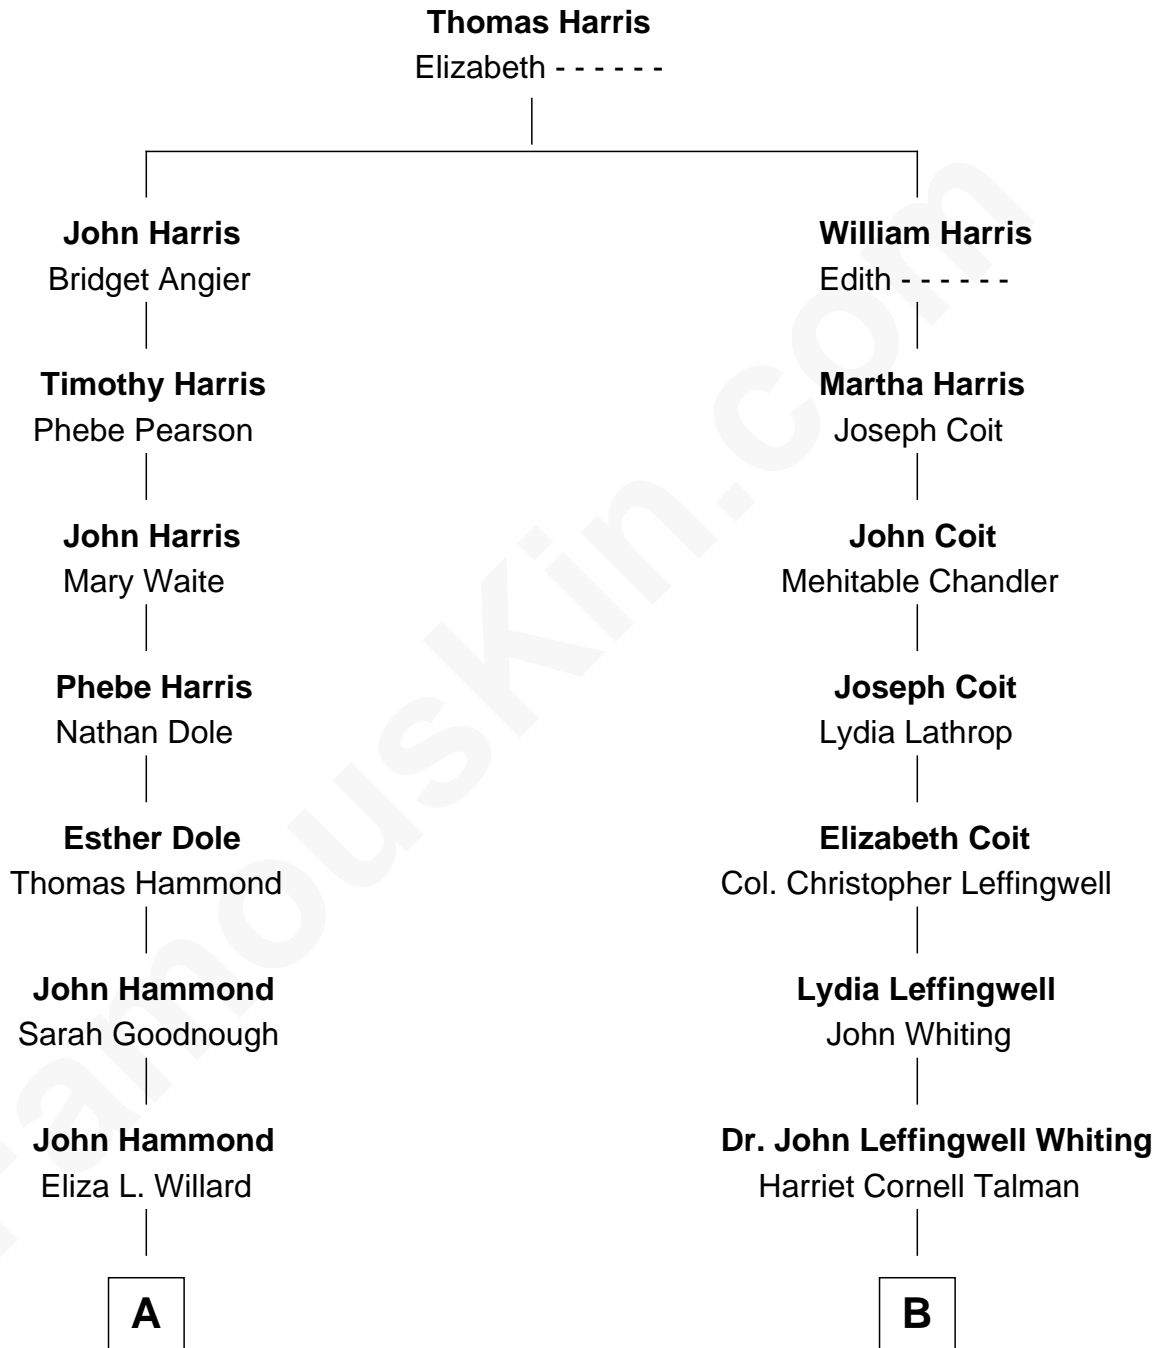

FamousKin.com
Relationship Chart of
Winfield Scott Hammond
18th Governor of Minnesota

8th cousin 3 times removed of
Adlai Stevenson III
U.S. Senator from Illinois

A

John Washington Hammond

Ellen P. Panton

Winfield Scott Hammond

18th Governor of Minnesota

B

John Talman Whiting

Mary Sophia Hill

Mary DeGama Whiting

William Borden

John Borden

Ellen Wallace Waller

Ellen Borden

Adlai Ewing Stevenson

Adlai Stevenson III

U.S. Senator from Illinois

FamousKin.com