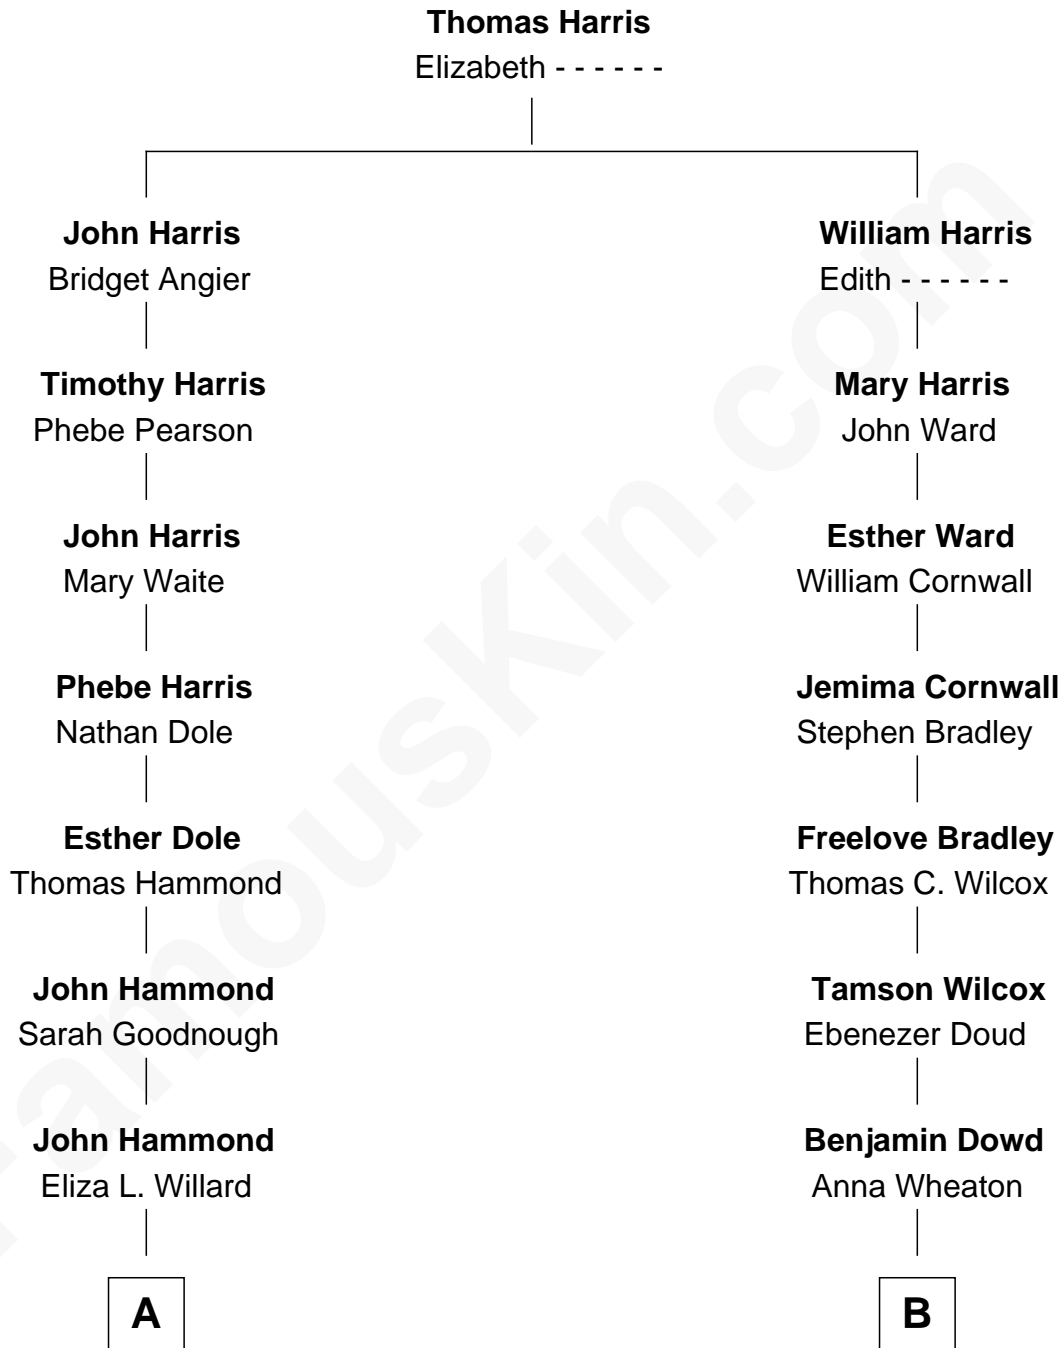

FamousKin.com
Relationship Chart of
Winfield Scott Hammond
18th Governor of Minnesota

8th cousin 3 times removed of
Bob Taft
67th Governor of Ohio

A

John Washington Hammond

Ellen P. Panton

Winfield Scott Hammond

18th Governor of Minnesota

B

Martha Wheaton Dowd

Samuel Dwight Bowers

Lloyd Wheaton Bowers

Louise Bennett Wilson

Martha Wheaton Bowers

Robert Alphonso Taft

Robert Alphonso Taft

Blanca Duncan Noël

Bob Taft

67th Governor of Ohio

FamousKin.com