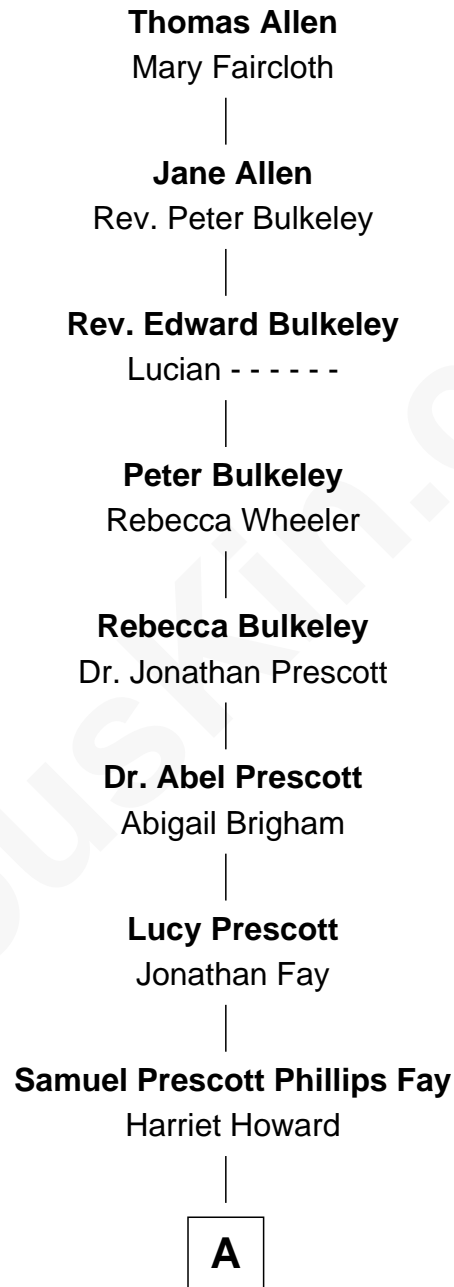

FamousKin.com Relationship Chart of Thomas Allen

11th Great-grandfather of

George W. Bush
43rd U.S. President

A

—
Samuel Howard Fay
Susan Montfort Shellman

—
Harriet Eleanor Fay
Rev. James Smith Bush

—
Samuel Prescott Bush
Flora Sheldon

—
Prescott Sheldon Bush
Dorothy Wear Walker

—
George Herbert Walker Bush
Barbara Pierce

—
George W. Bush
43rd U.S. President