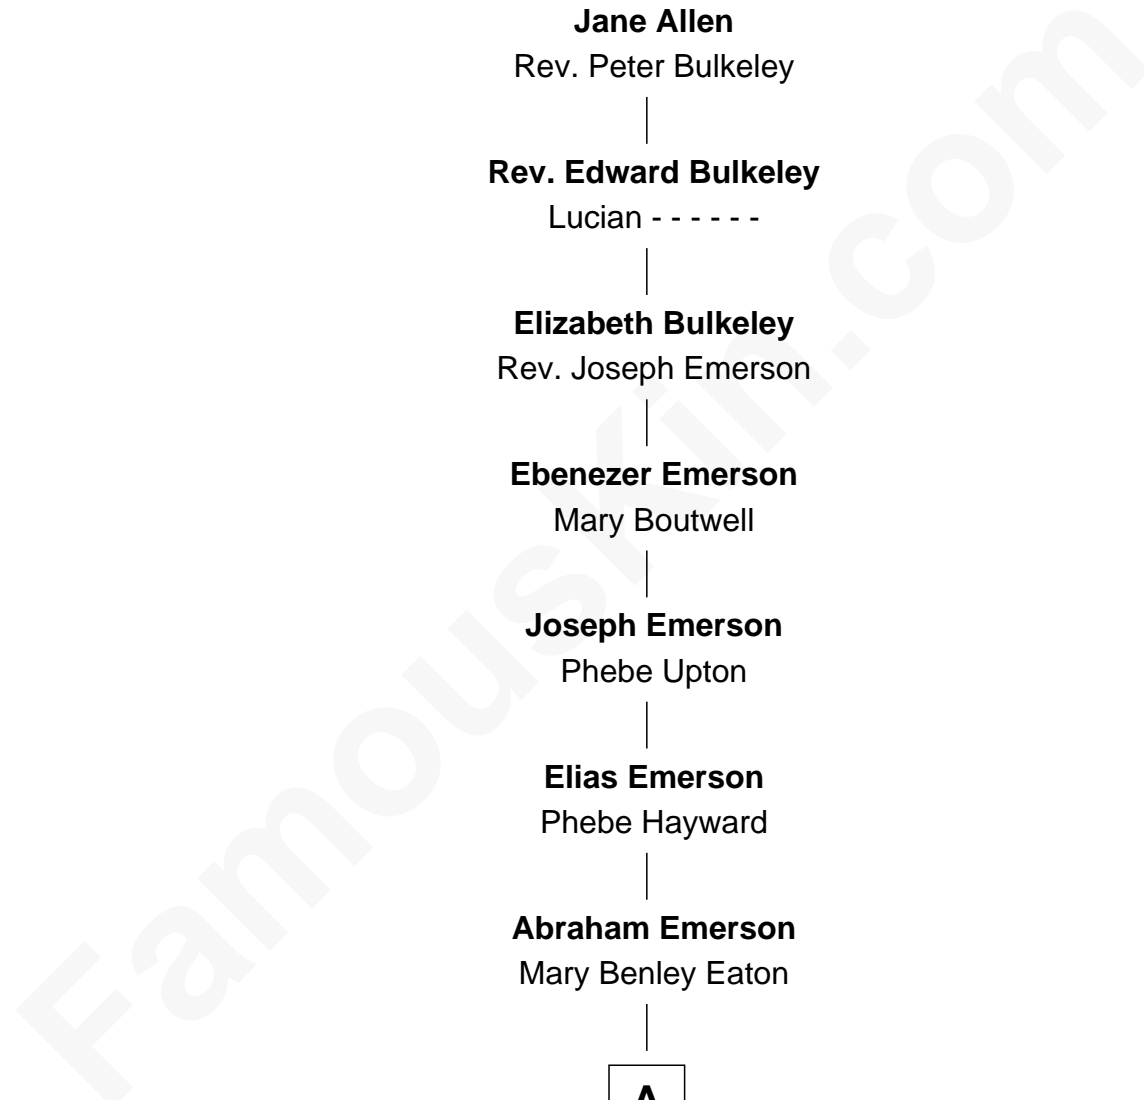

9th Great-grandfather of

Alan Shepard

Mercury and Apollo Astronaut

Thomas Allen

Mary Faircloth

Jane Allen

Rev. Peter Bulkeley

Rev. Edward Bulkeley

Lucian - - - - -

Elizabeth Bulkeley

Rev. Joseph Emerson

Ebenezer Emerson

Mary Boutwell

Joseph Emerson

Phebe Upton

Elias Emerson

Phebe Hayward

Abraham Emerson

Mary Benley Eaton

A