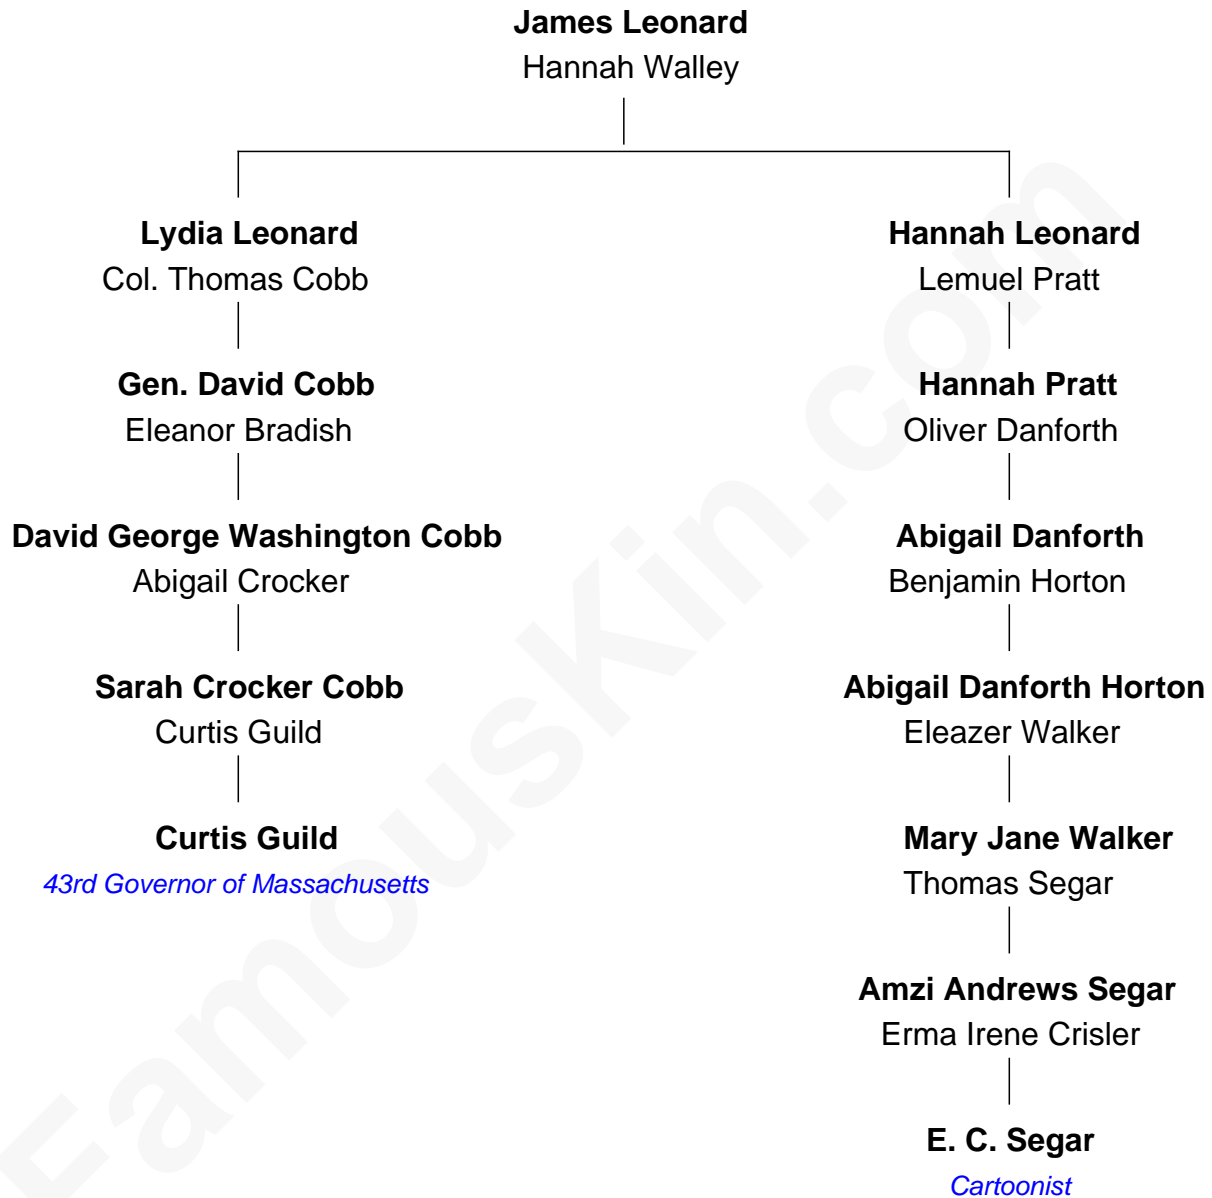

FamousKin.com

Relationship Chart of Curtis Guild

43rd Governor of Massachusetts

4th cousin 2 times removed of

E. C. Segar

Cartoonist (Popeye creator)

E. C. Segar photo by [U. S. War Stamp Council](#)