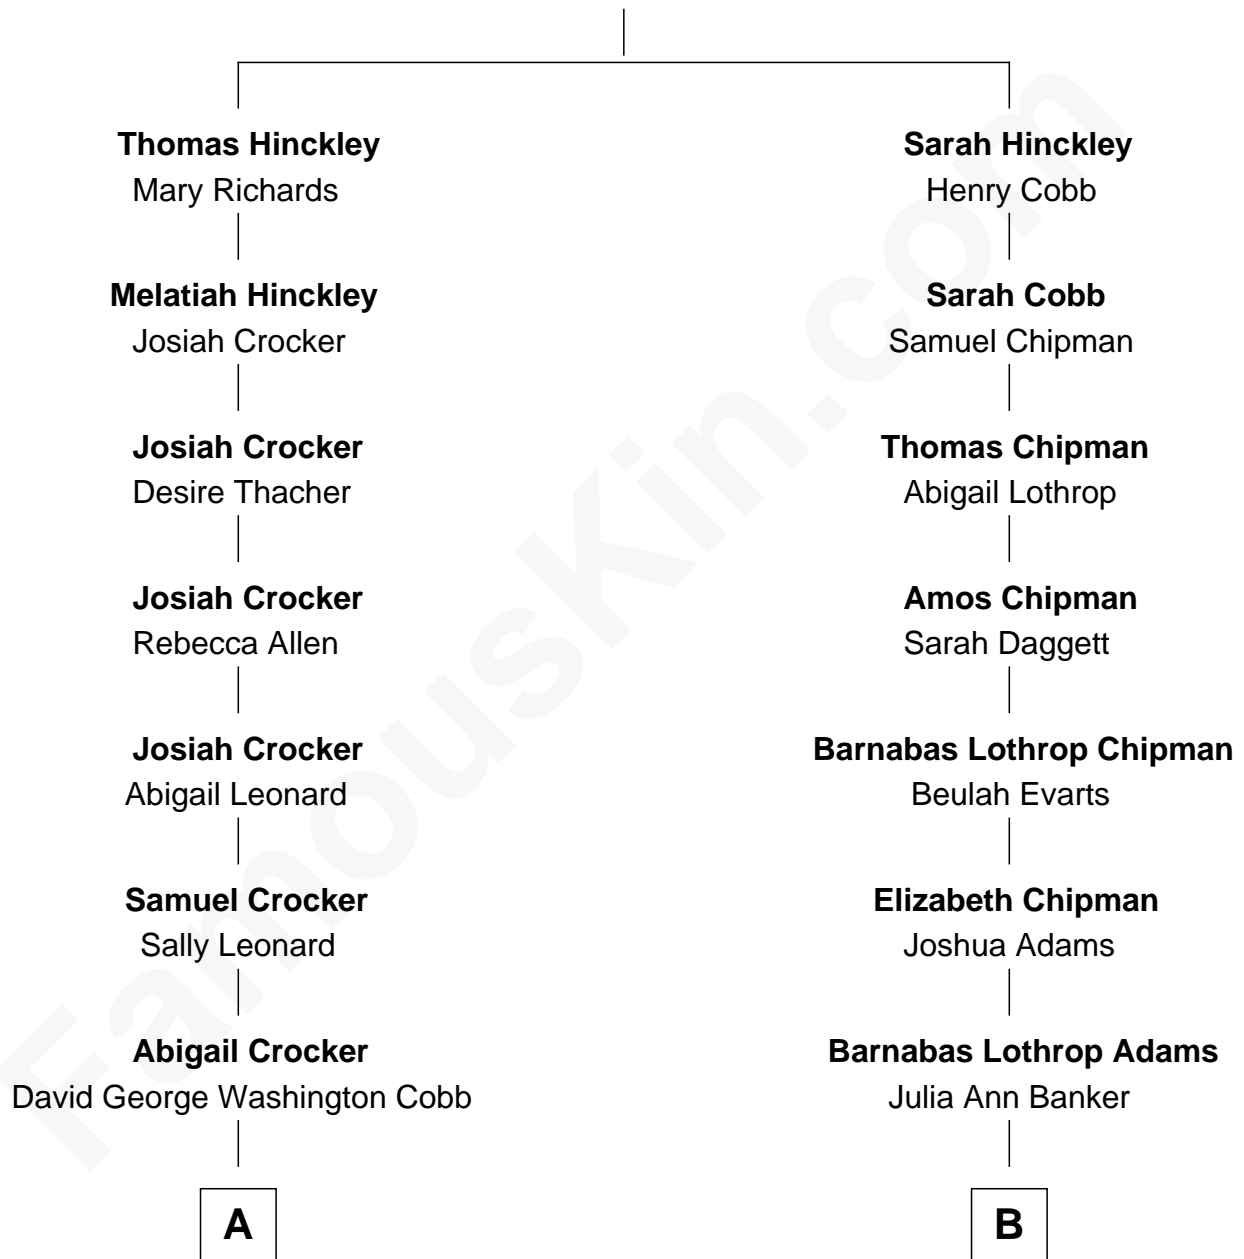

FamousKin.com

Relationship Chart of

Curtis Guild

43rd Governor of Massachusetts

8th cousin of

Maude Adams

Broadway Actress

Samuel Hinckley

Sarah Soole

A

Sarah Crocker Cobb

Curtis Guild

Curtis Guild

43rd Governor of Massachusetts

B

Asenath Ann Adams