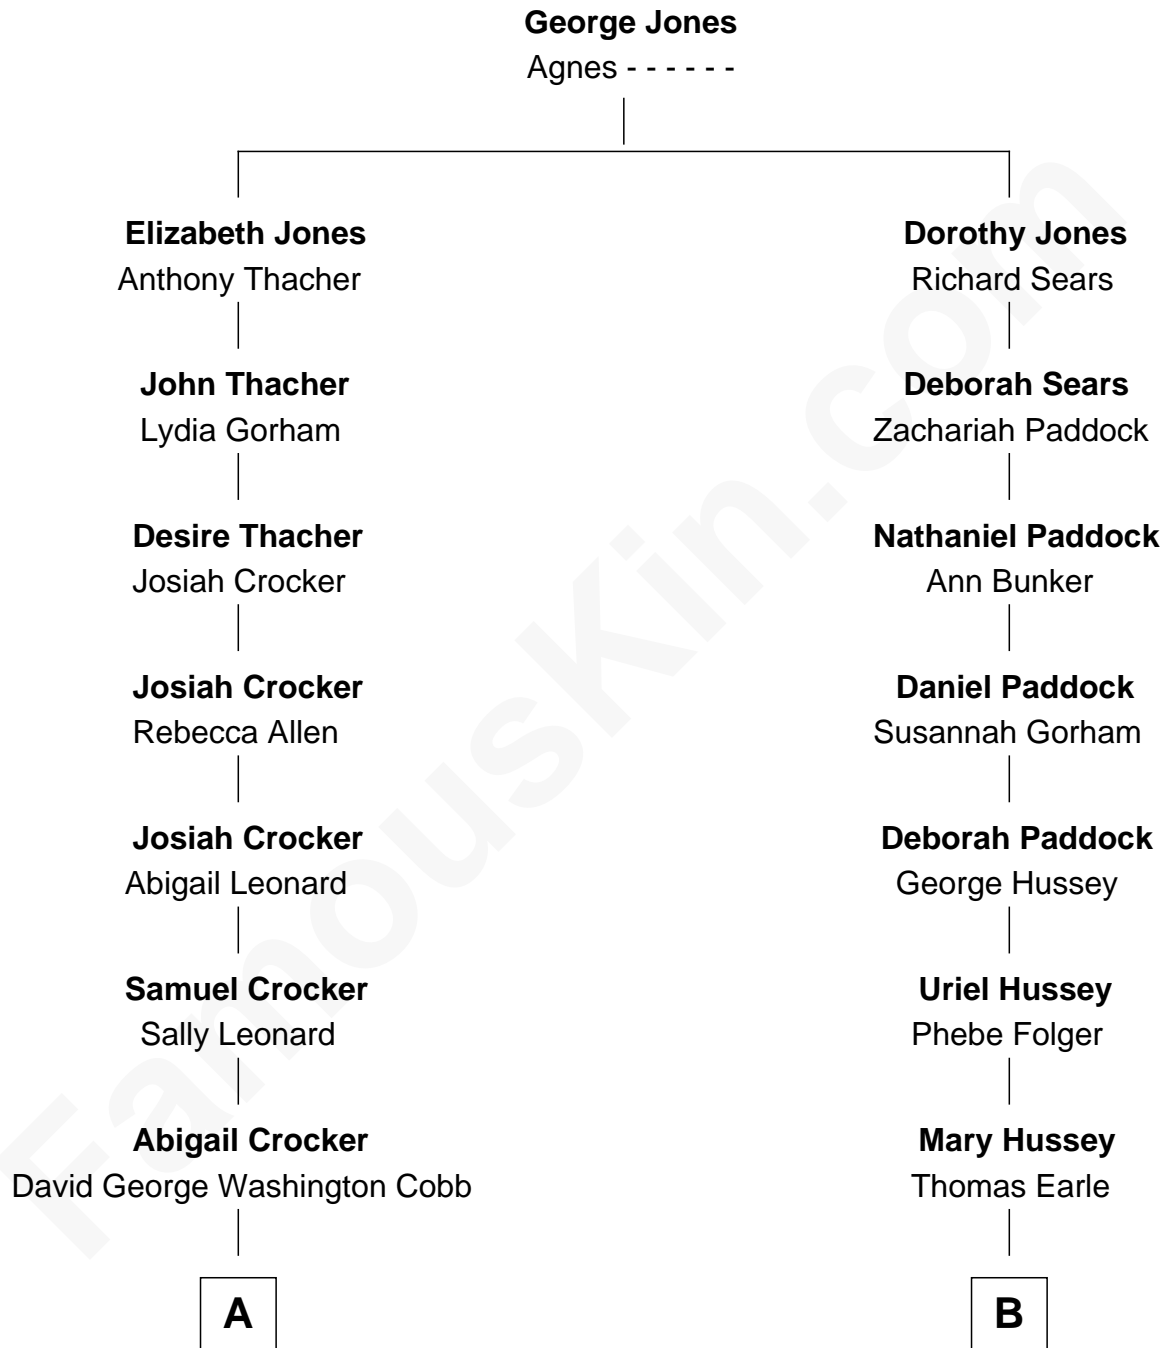

FamousKin.com

Relationship Chart of Curtis Guild

43rd Governor of Massachusetts

8th cousin 1 time removed of

George Howard Earle

30th Governor of Pennsylvania

A

Sarah Crocker Cobb

Curtis Guild

Curtis Guild

43rd Governor of Massachusetts

B

George Hussey Earle

Ellen Frances Van Leer

George Howard Earle

Catharine Hansell French

George Howard Earle

30th Governor of Pennsylvania

FamousKin.com