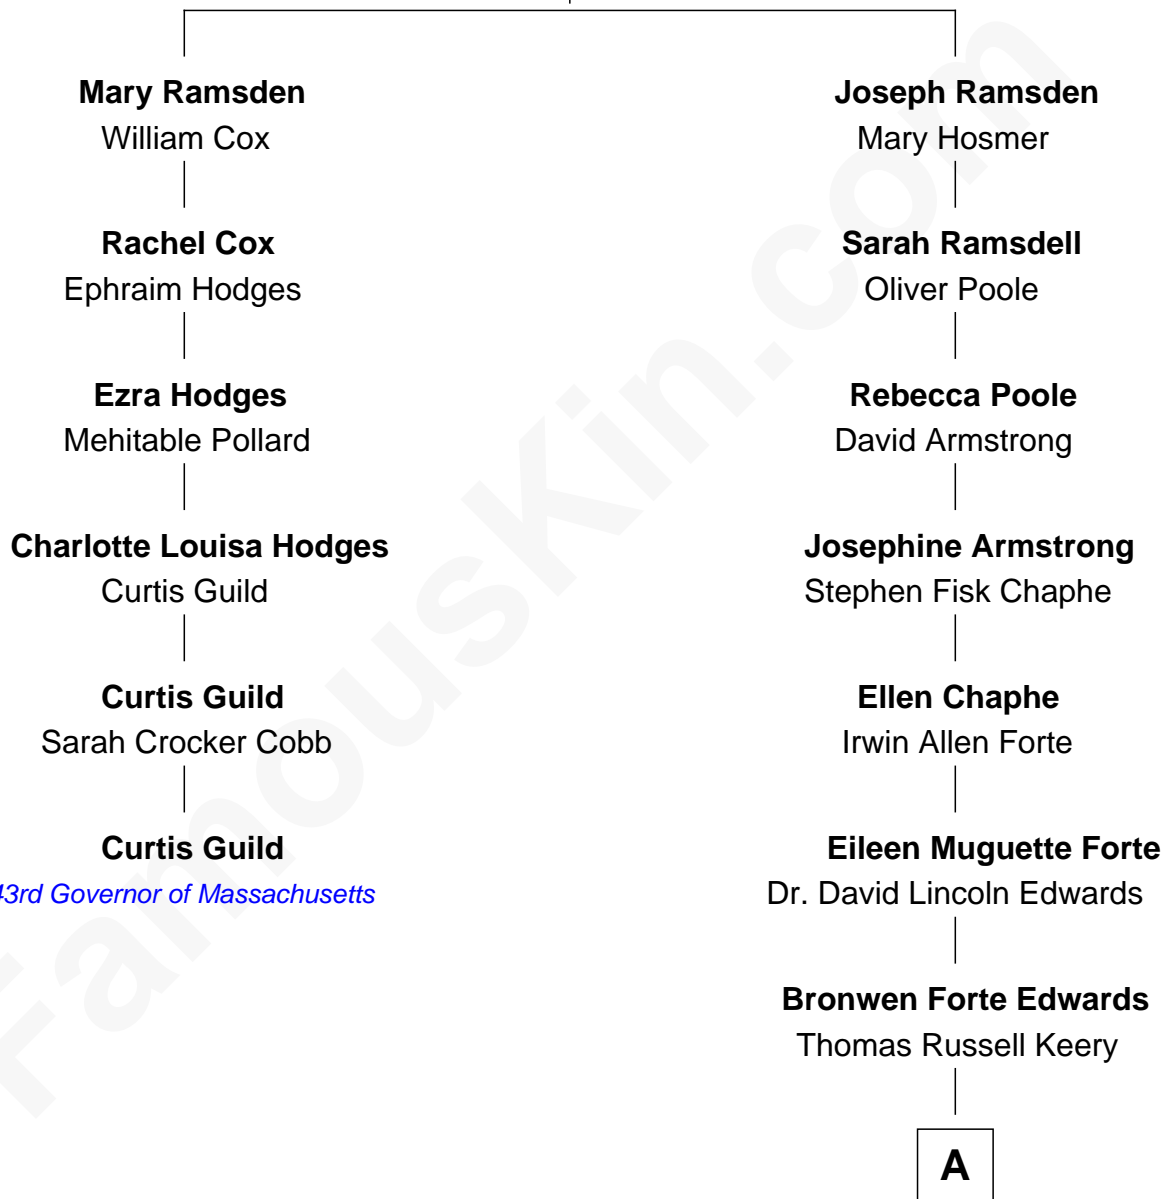

## Relationship Chart of Curtis Guild

43rd Governor of Massachusetts

5th cousin 4 times removed of

**Joe Keery**

TV and Movie Actor

**Thomas Ramsden**

Sarah Alverson

**A**