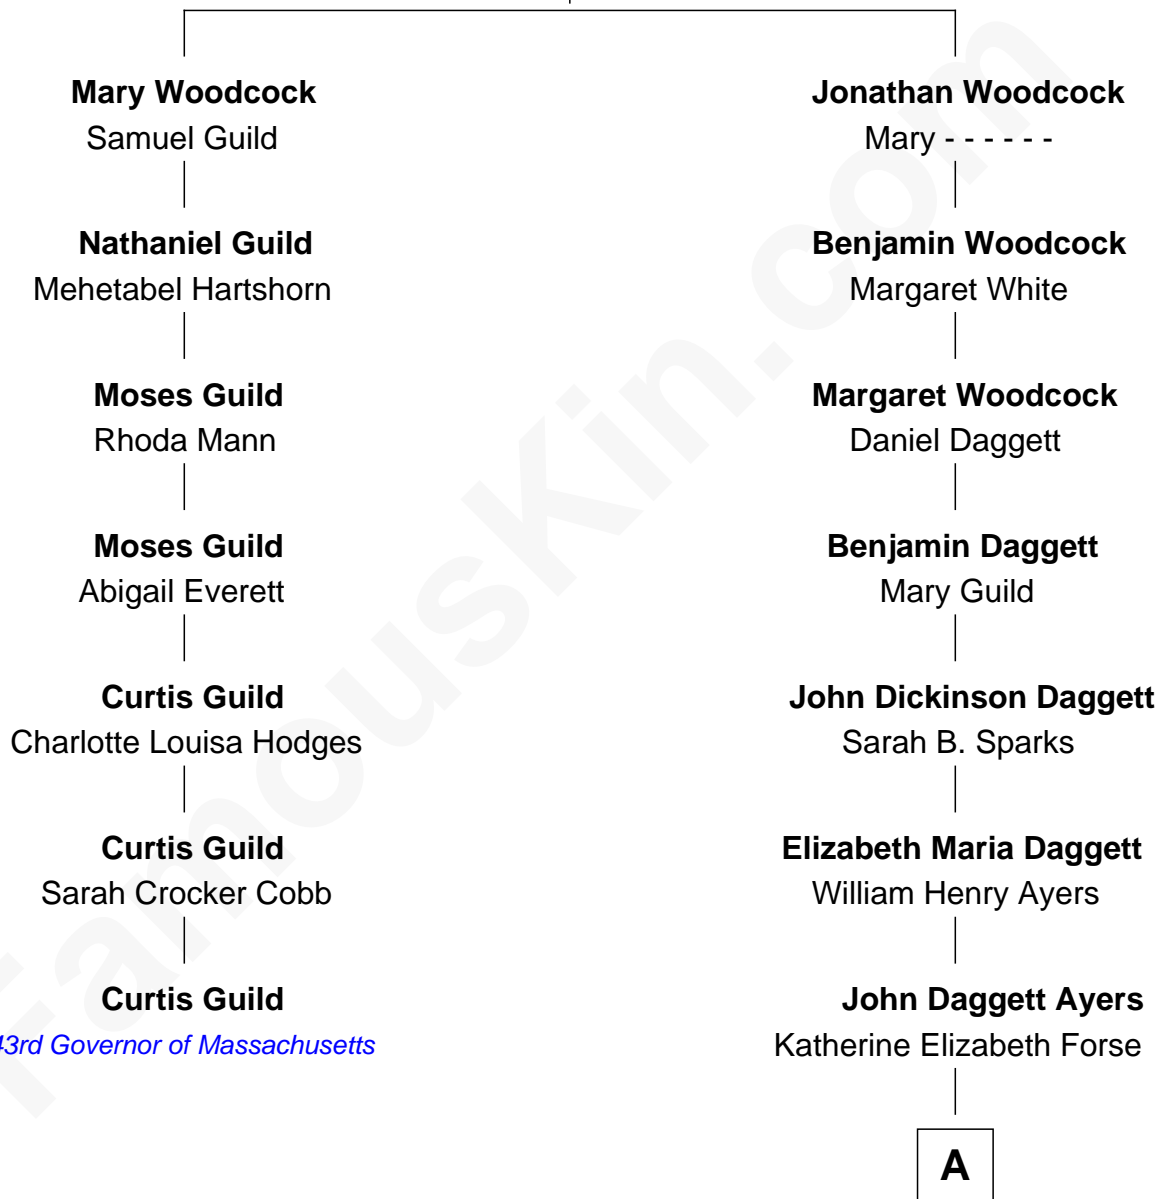

FamousKin.com

Relationship Chart of

Curtis Guild

43rd Governor of Massachusetts

6th cousin 4 times removed of

Ethan Peck

TV and Movie Actor

John Woodcock

Sarah - - - - -

A

—
Bernice Mae Ayers
Gregory Pearl Peck

—
Gregory Peck
Greta Kukkonen

—
Stephen Joseph Peck
Francine Matarazzo

—
Ethan Peck
TV and Movie Actor