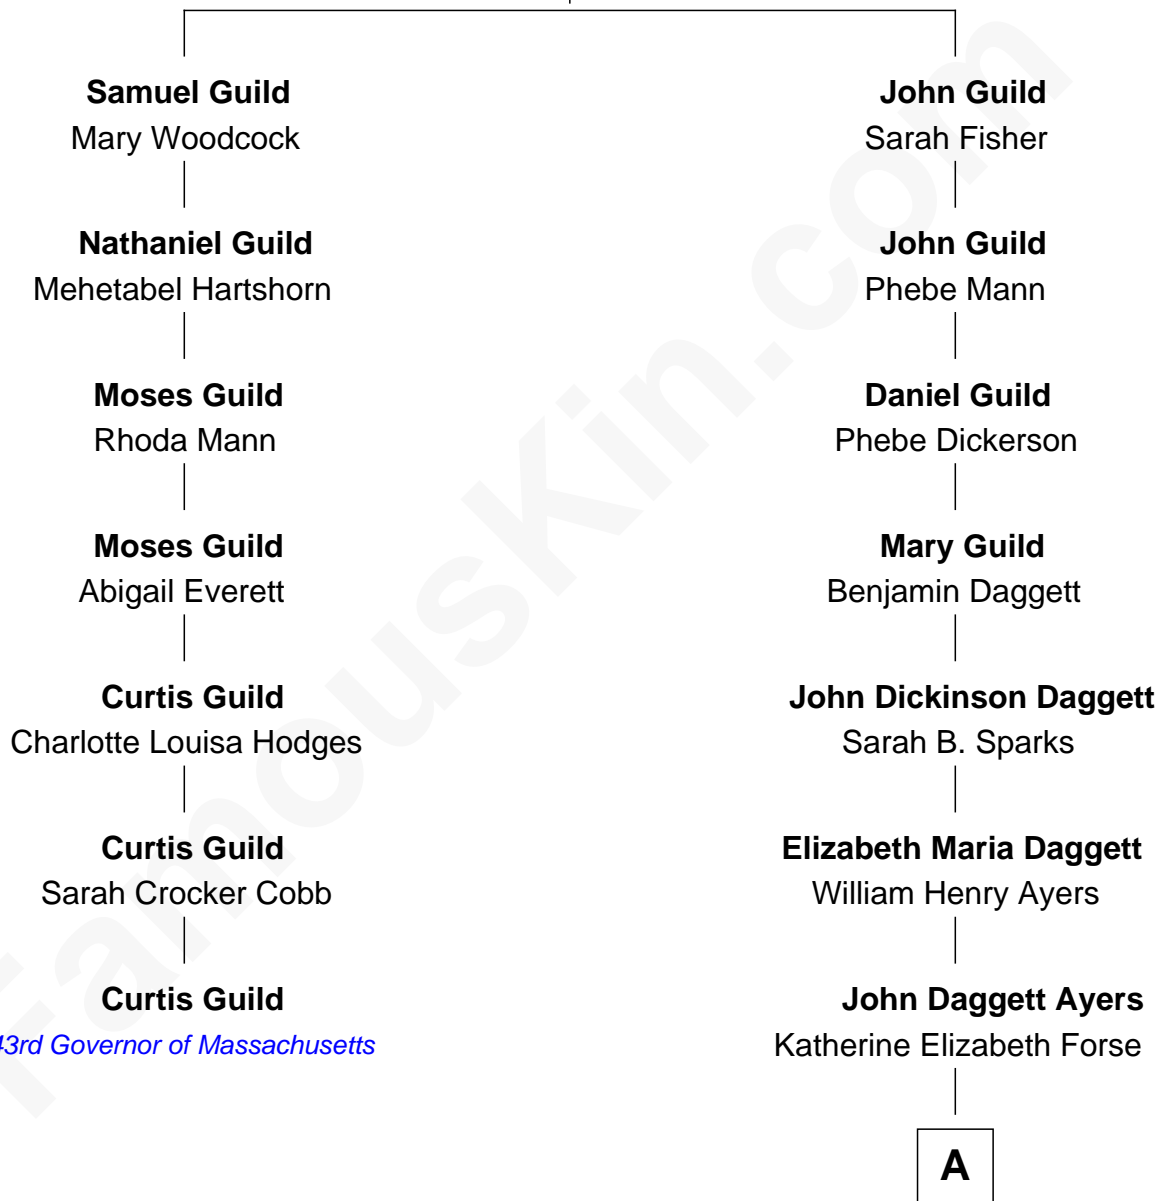

FamousKin.com

Relationship Chart of

Curtis Guild

43rd Governor of Massachusetts

6th cousin 4 times removed of

Ethan Peck

TV and Movie Actor

John Guild
Elizabeth Crooke

A

—
Bernice Mae Ayers
Gregory Pearl Peck

—
Gregory Peck
Greta Kukkonen

—
Stephen Joseph Peck
Francine Matarazzo

—
Ethan Peck
TV and Movie Actor