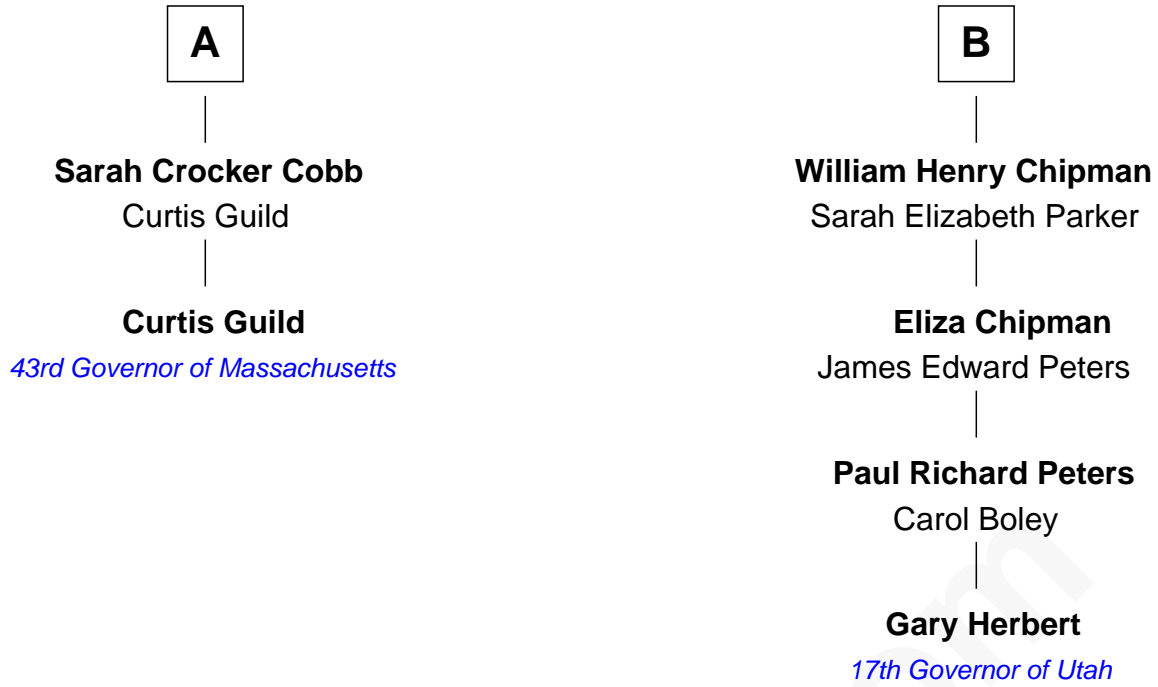

## Relationship Chart of

### Curtis Guild

43rd Governor of Massachusetts

8th cousin 2 times removed of

**Gary Herbert**

17th Governor of Utah

FamousKin.com