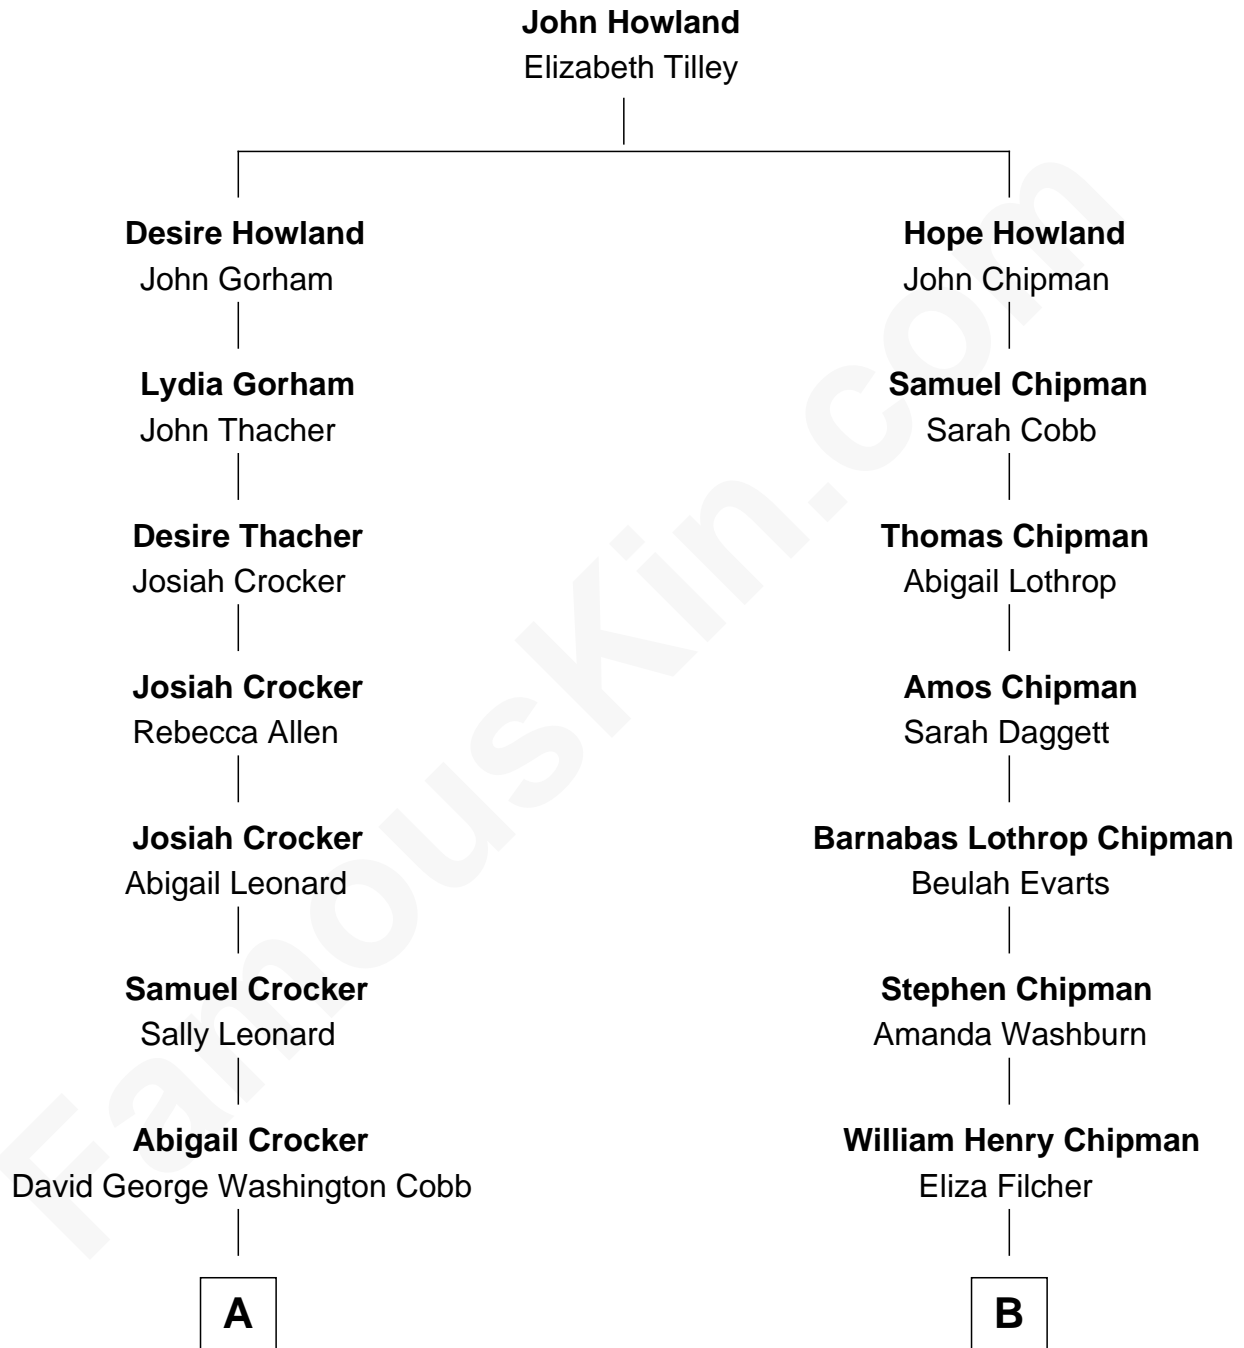

## Relationship Chart of

### Curtis Guild

43rd Governor of Massachusetts

8th cousin 2 times removed of

**Gary Herbert**

17th Governor of Utah

FamousKin.com