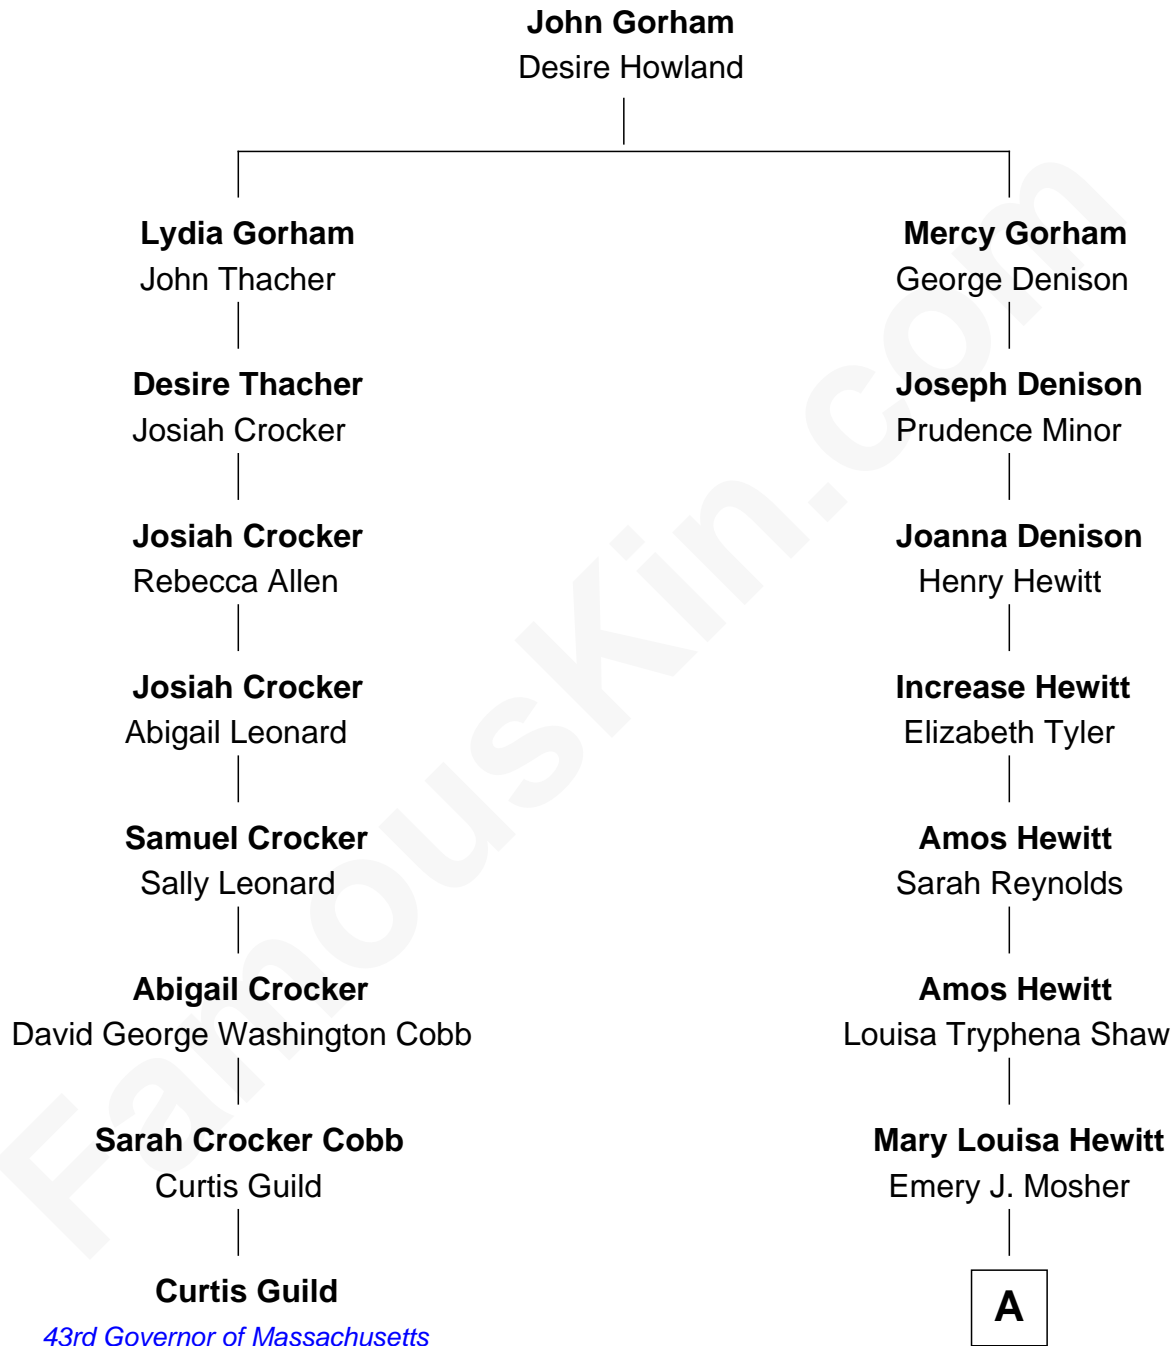

FamousKin.com

Relationship Chart of

Curtis Guild

43rd Governor of Massachusetts

7th cousin 4 times removed of

Rainn Wilson

TV and Movie Actor

A

Charles E. Mosher

Susanna Jane Garrison

Edna Lora Mosher

Theodore Orick Whitman

Rollie Harrison Whitman

Catherine Josephine Williams

Patricia May Whitman

Robert George Wilson