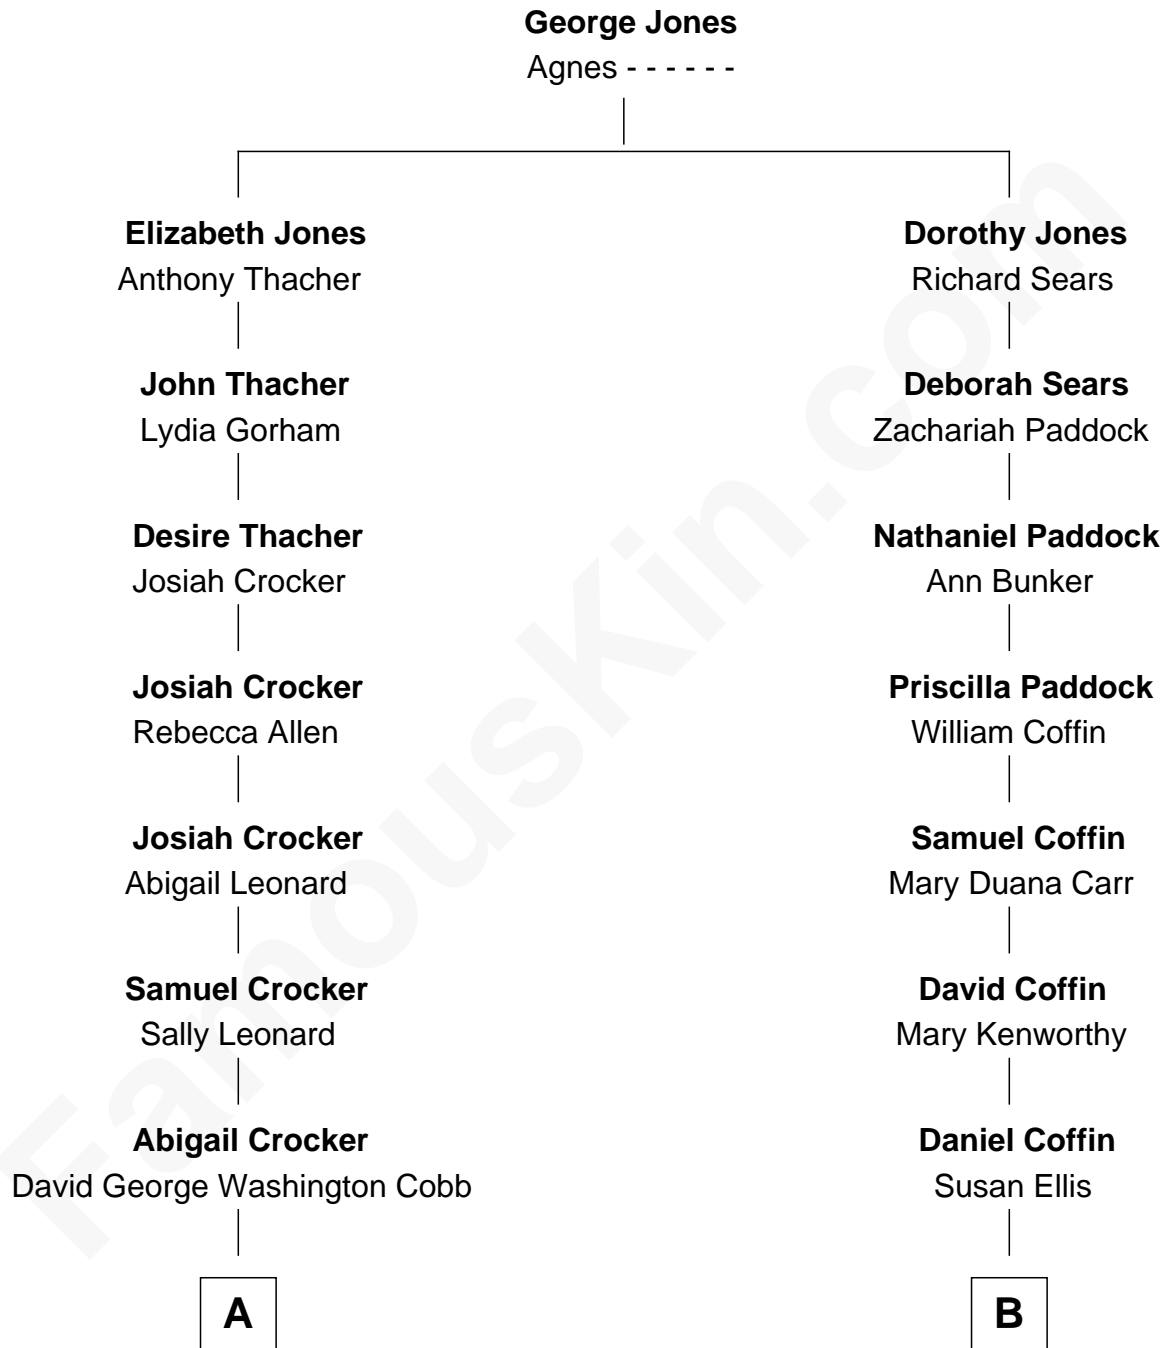

FamousKin.com

Relationship Chart of

Curtis Guild

43rd Governor of Massachusetts

8th cousin 3 times removed of

Anne Heche

TV and Movie Actress

A

Sarah Crocker Cobb

Curtis Guild

Curtis Guild

43rd Governor of Massachusetts

B

Charles E. Coffin

Abby Maria Swayzee

Marietta Swayzee Coffin

Walter Bradlee Tukey

Marietta Susan Tukey

Richard Carleton Prickett

Nancy Abigail Prickett

Donald Joe Heche

Anne Heche

TV and Movie Actress