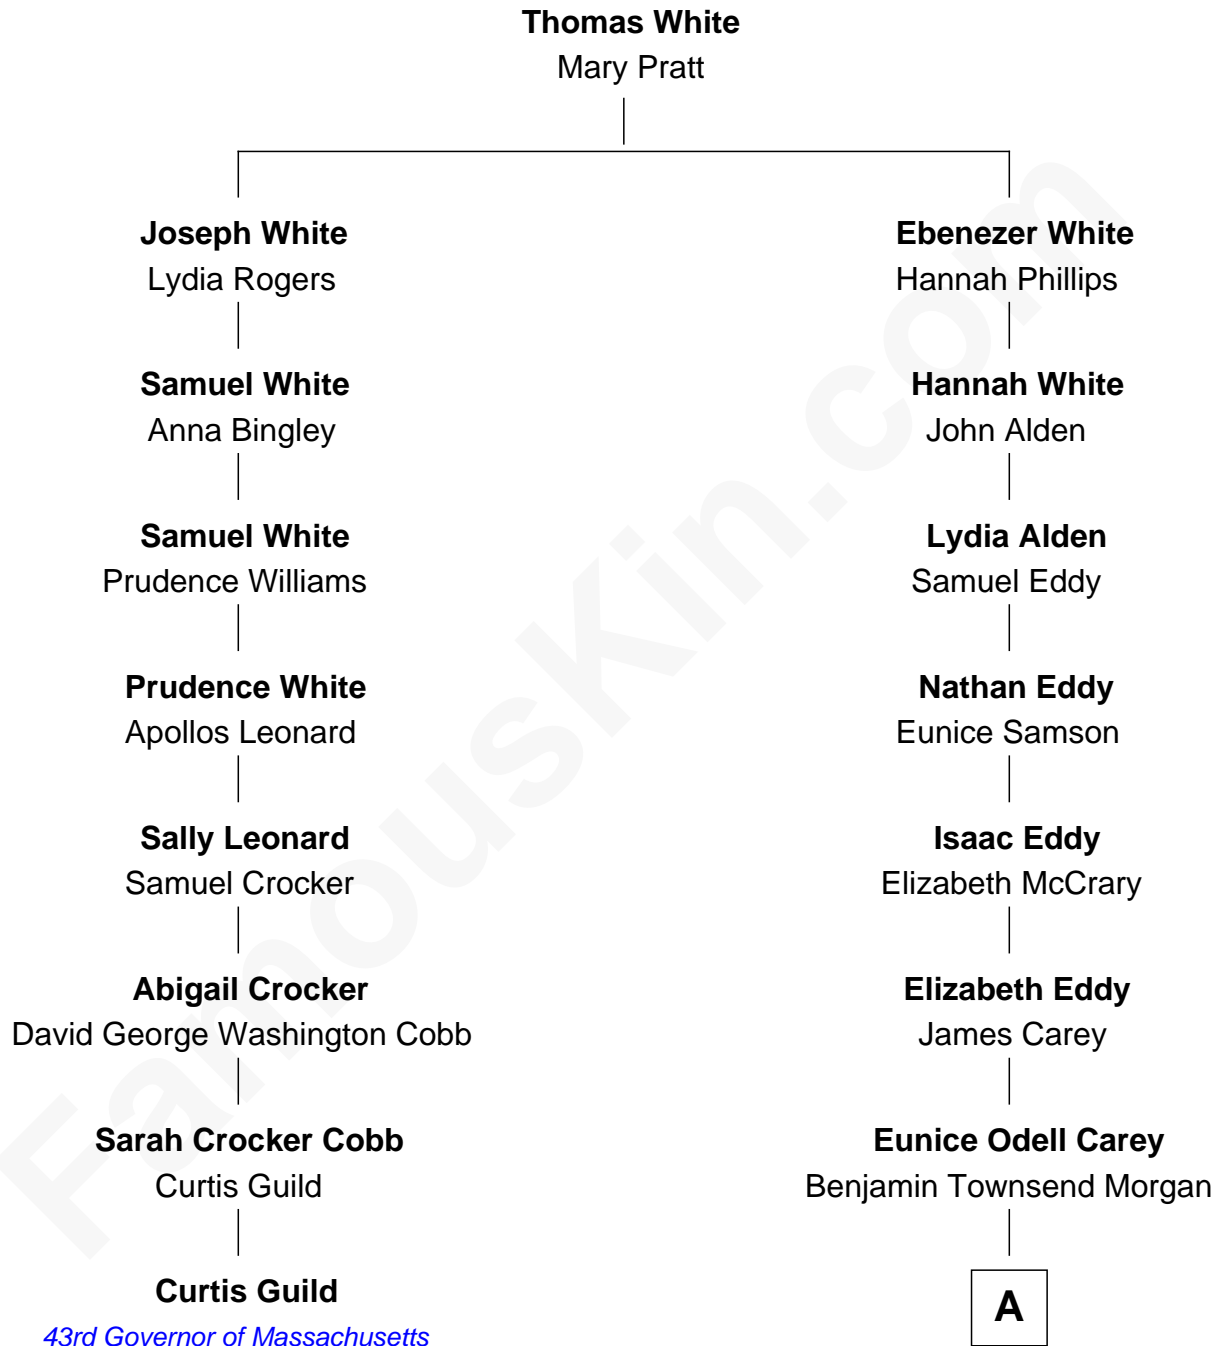

FamousKin.com

Relationship Chart of

Curtis Guild

43rd Governor of Massachusetts

7th cousin 4 times removed of

Ali Wentworth

TV Actress and Comedienne

A

Fred William Morgan

Mary Allen Wright

Agnes Josephine Morgan

Charles Arthur Tilt

Mary Agnes Tilt

Frederic Clay Bartlett

Eric Bartlett Wentworth

Mable Bryant Hobart