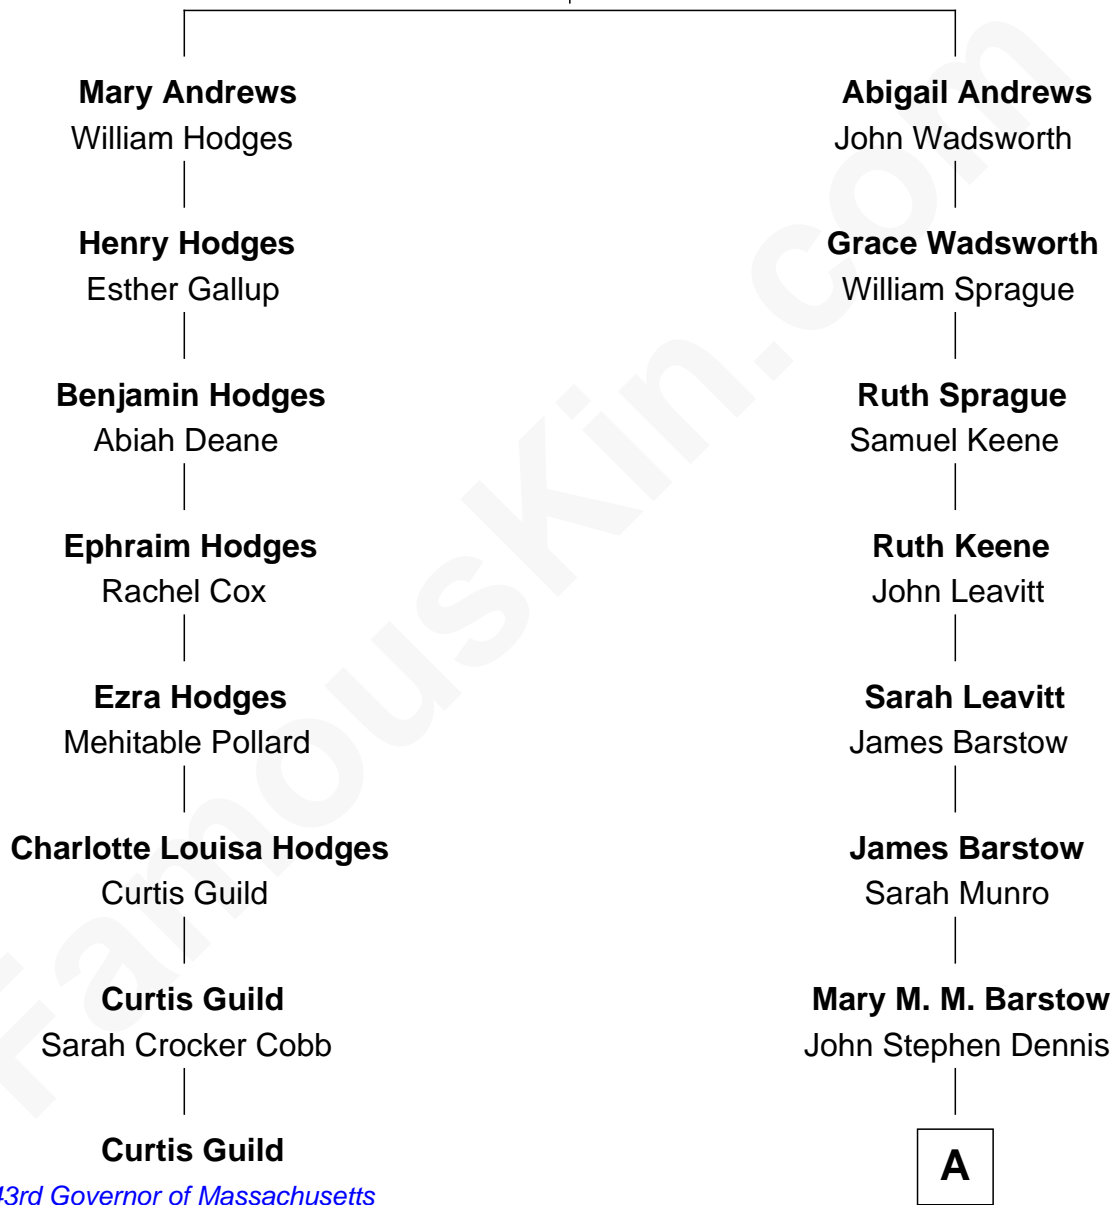

FamousKin.com

Relationship Chart of

Curtis Guild

43rd Governor of Massachusetts

7th cousin 3 times removed of

Anthony Edwards

TV and Movie Actor

Henry Andrews

Mary - - - - -

A

Annie Delano Dennis
Charles Albert Edwards

William Albert Edwards
Josephine E. Ross

Peter E. Edwards
Erika Kem Weber

Anthony Edwards
TV and Movie Actor

FamousKin.com