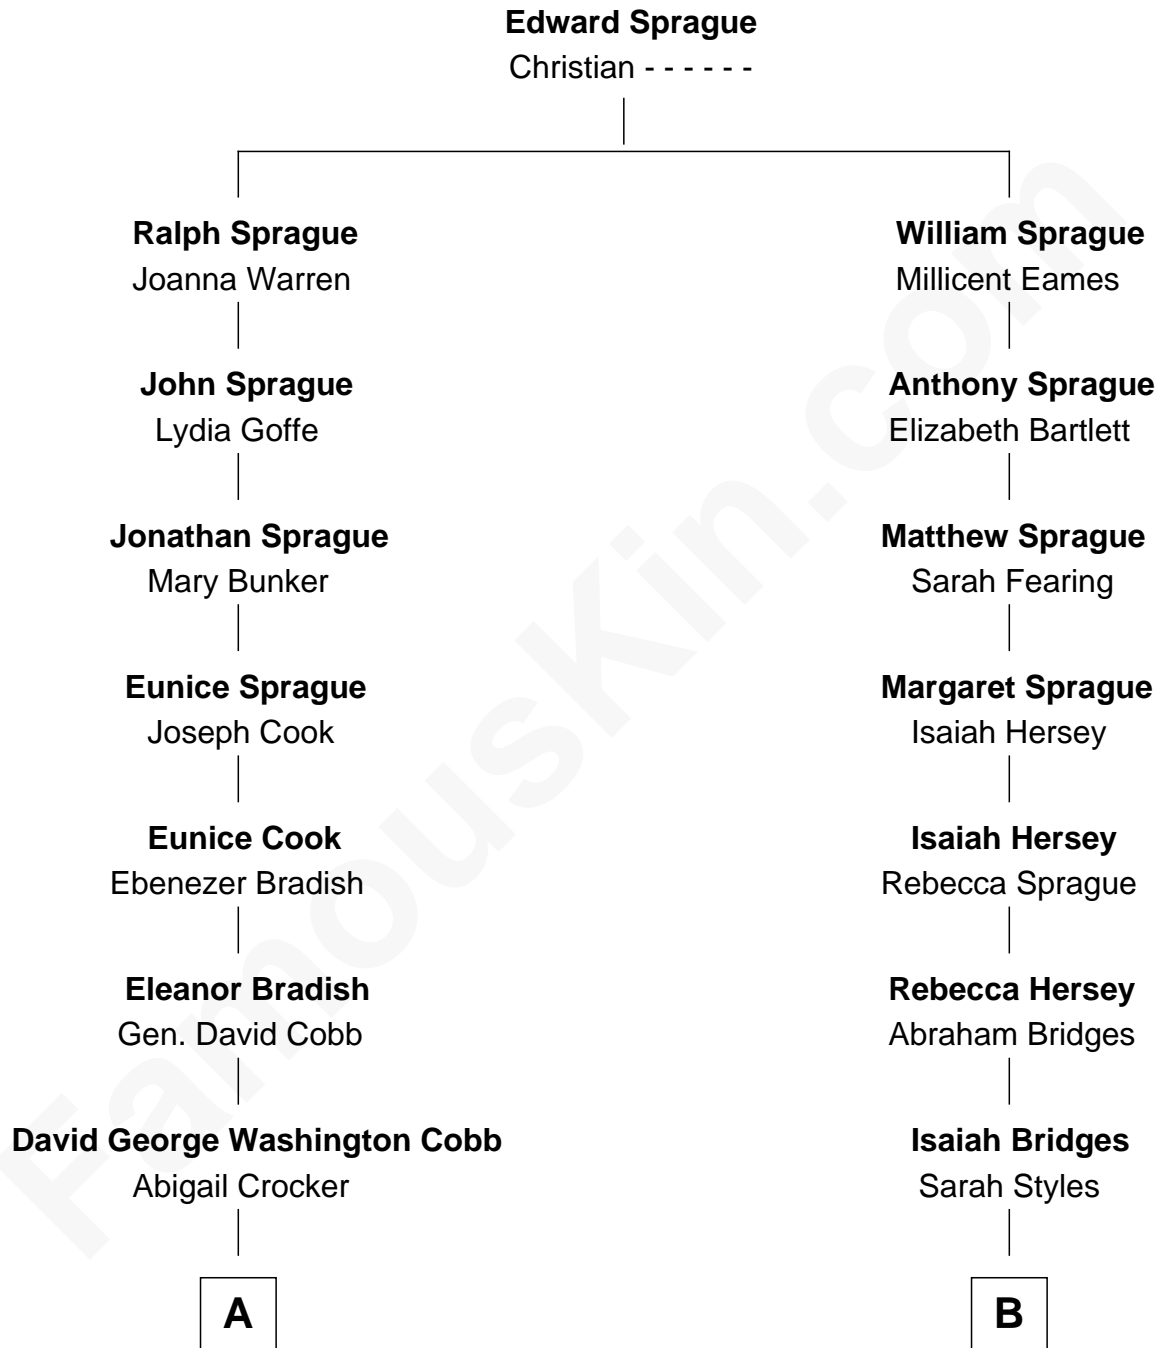

Styles Bridges

63rd Governor of New Hampshire