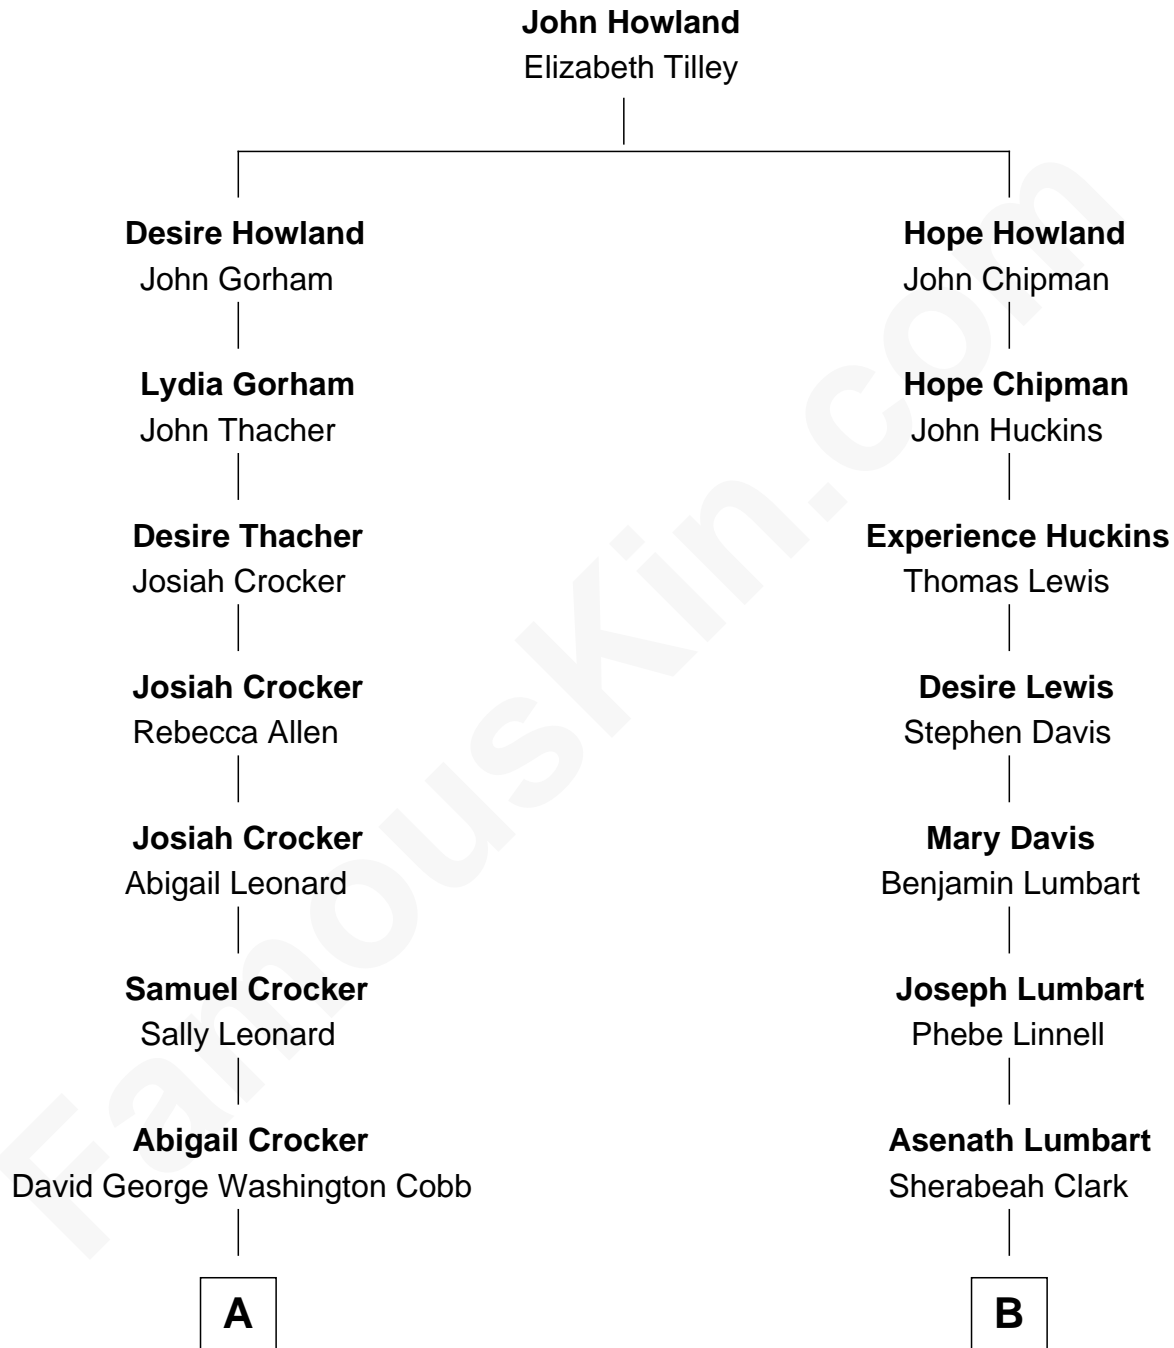

FamousKin.com

Relationship Chart of

Curtis Guild

43rd Governor of Massachusetts

8th cousin 5 times removed of

Chord Overstreet

Musician, TV and Movie Actor

A

Sarah Crocker Cobb

Curtis Guild

Curtis Guild

43rd Governor of Massachusetts

B

M. Aurelius Clark

Mahala Blake

John Clark