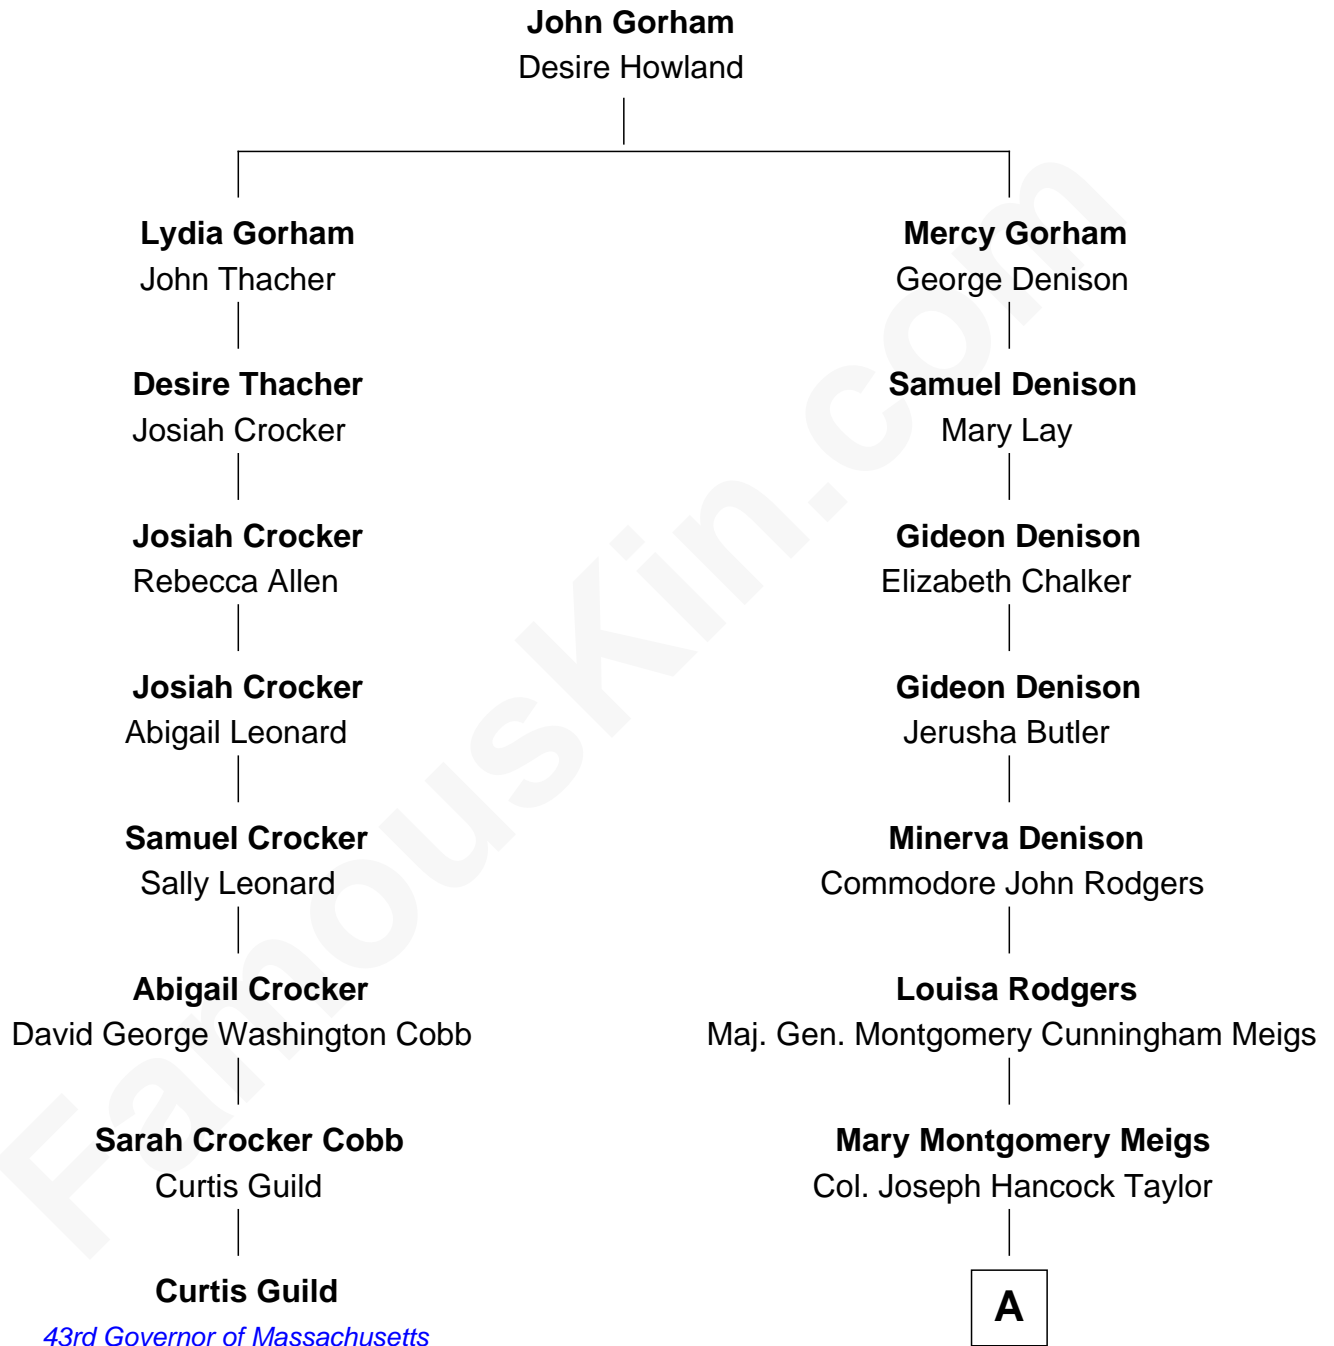

FamousKin.com

Relationship Chart of

Curtis Guild

43rd Governor of Massachusetts

7th cousin 3 times removed of

Parker Stevenson

TV and Movie Actor

A

—
Evelyn Taylor

Eli Kirk Price

—
Philip Price

Sarah Meade Harrison

—
Sarah Meade Price

Richard Stevenson Parker

—
Parker Stevenson

TV and Movie Actor

FamousKin.com