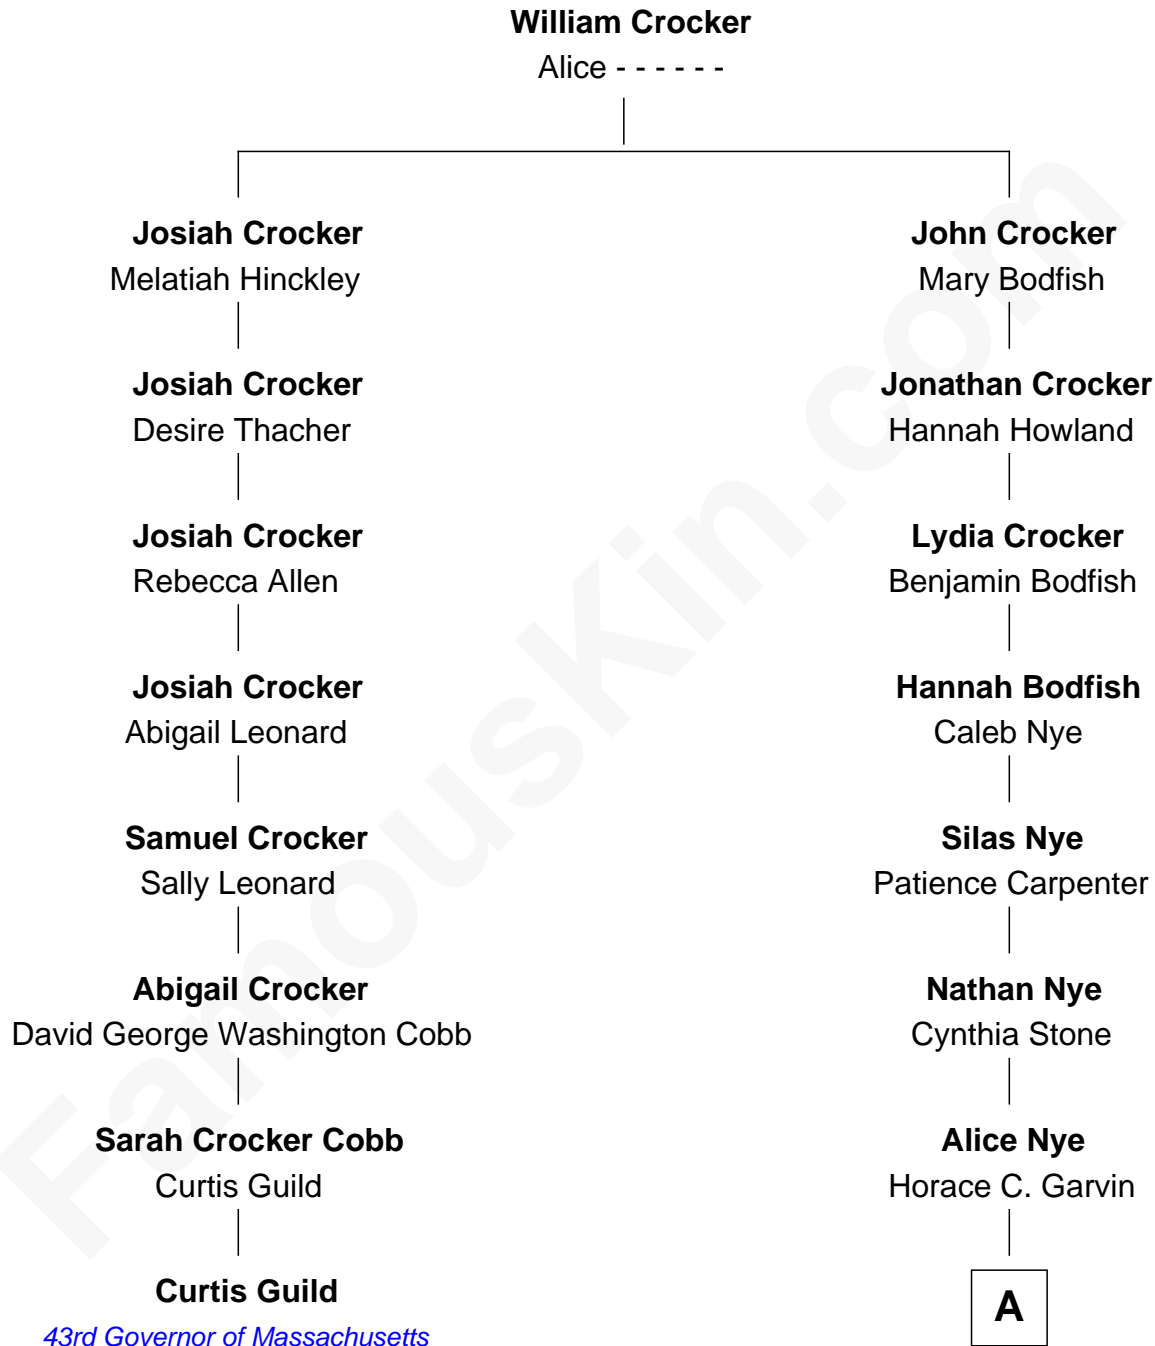

FamousKin.com

Relationship Chart of

Curtis Guild

43rd Governor of Massachusetts

7th cousin 6 times removed of

Taylor Lautner

TV and Movie Actor

A

Orpha Z. Garvin

Henry D. Howard

Alice B. Howard

Franklin A. French

Ruth French

John Giles Akers

Bernetta J. Akers

Howard John Pickard

Sandra Jean Pickard

Loren Joseph Lautner

Daniel Joseph Lautner

Deborah C. Bos

Taylor Lautner

TV and Movie Actor