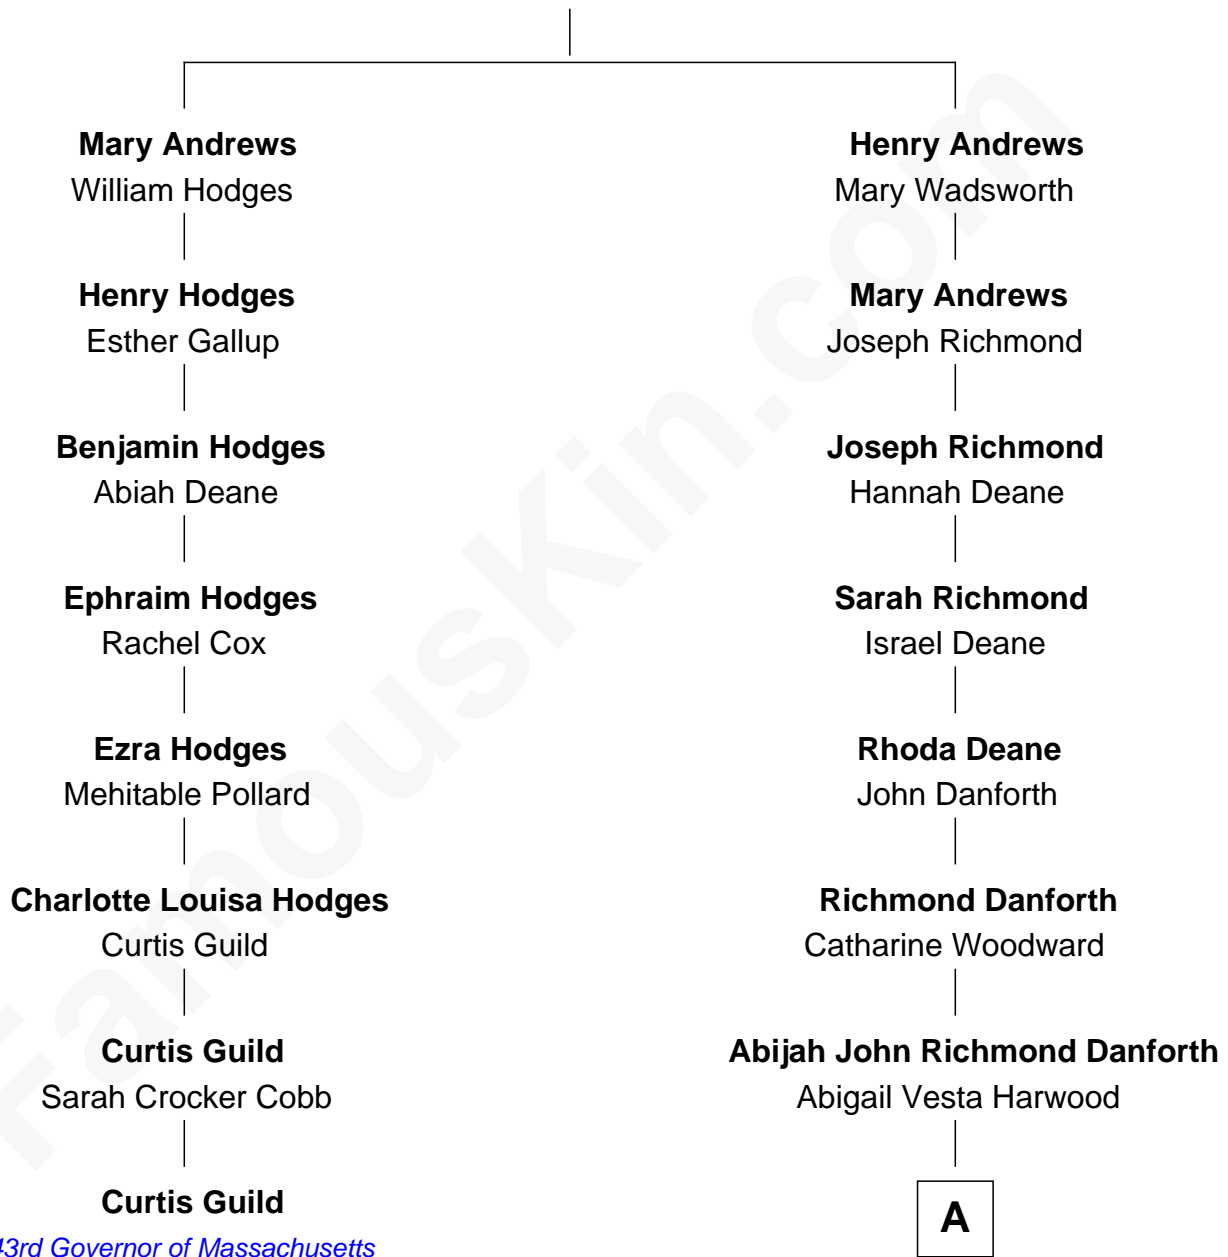

## Relationship Chart of

### Curtis Guild

43rd Governor of Massachusetts

7th cousin 4 times removed of

**Zach Snyder**  
Filmmaker

**Henry Andrews**

Mary - - - - -

**A**

**Oliver Harwood Danforth**

Sarah M. Hills

**Jennie Minerva Danforth**

John Batchelder Manley

**Helen Danforth Manley**

Dr. Edgar Earl Reeves

**Marsha Manley Reeves**

Charles Edward Snyder

**Zach Snyder**