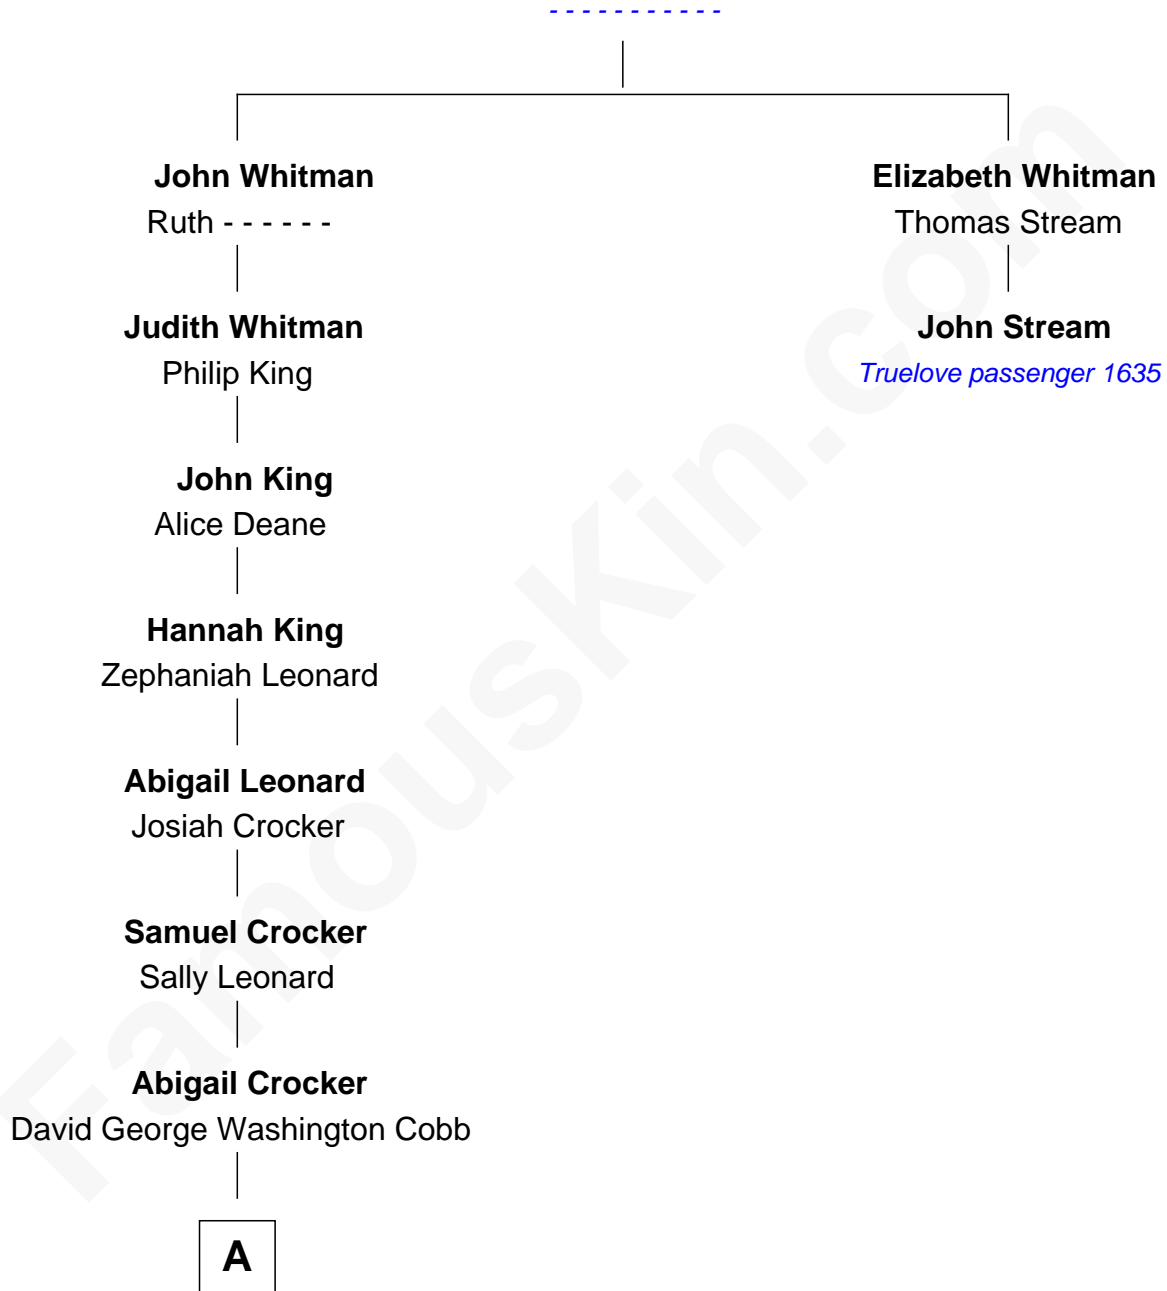

FamousKin.com

Relationship Chart of

Curtis Guild

43rd Governor of Massachusetts

1st cousin 7 times removed of

John Stream

(c1621 - 1685) Truelove passenger 1635

Richard Whitman

A

—
Sarah Crocker Cobb

Curtis Guild

—
Curtis Guild

43rd Governor of Massachusetts

FamousKin.com