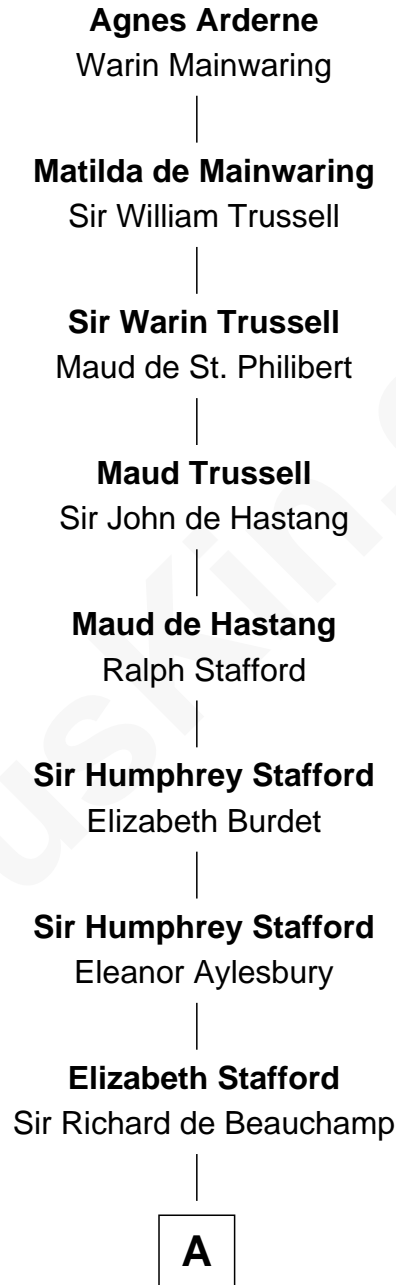

FamousKin.com
Relationship Chart of
Agnes Arderne
(- p1289)

21st Great-grandmother of
General George S. Patton
U.S. Army - World War II

B

|
William Thornton

Martha Stuart

|
William Thorton

Eleanor Thompson

|
Susanna Thompson Thorton

Andrew Glassell

|
Susan Thornton Glassell

George Smith Patton

|
George Smith Patton

Ruth Wilson

|
General George S. Patton

U.S. Army - World War II