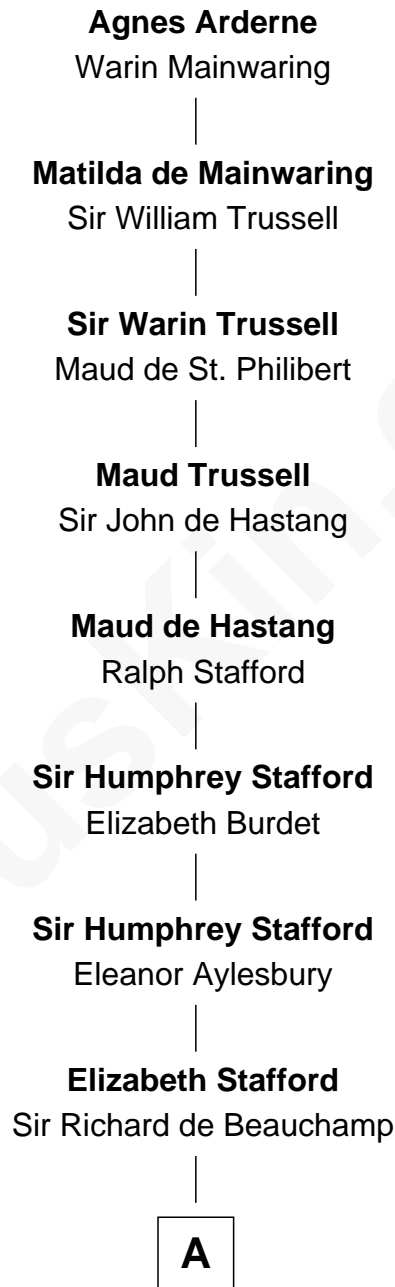

FamousKin.com Relationship Chart of

Agnes Arderne

(- p1289)

20th Great-grandmother of

John Kerry

68th U.S. Secretary of State

A

—
Anne de Beauchamp

Sir Richard Lygon

—
Sir Richard Lygon

Margaret Greville

—
Henry Lygon

Elizabeth Berkeley

—
Elizabeth Lygon

Edward Bassett

—
Jane Bassett

John Deighton

—
Katherine Deighton

Gov. Thomas Dudley

—
Gov. Joseph Dudley

Rebecca Tyng

—
Anne Dudley

John Winthrop

—
John Still Winthrop

Jane Borland

—
Thomas Lindall Winthrop

Elizabeth Bowdoin Temple

B

B

Robert Charles Winthrop
Elizabeth Cabot Blanchard

Robert Charles Winthrop
Elizabeth Mason

Margaret Tyndal Winthrop
James Grant Forbes