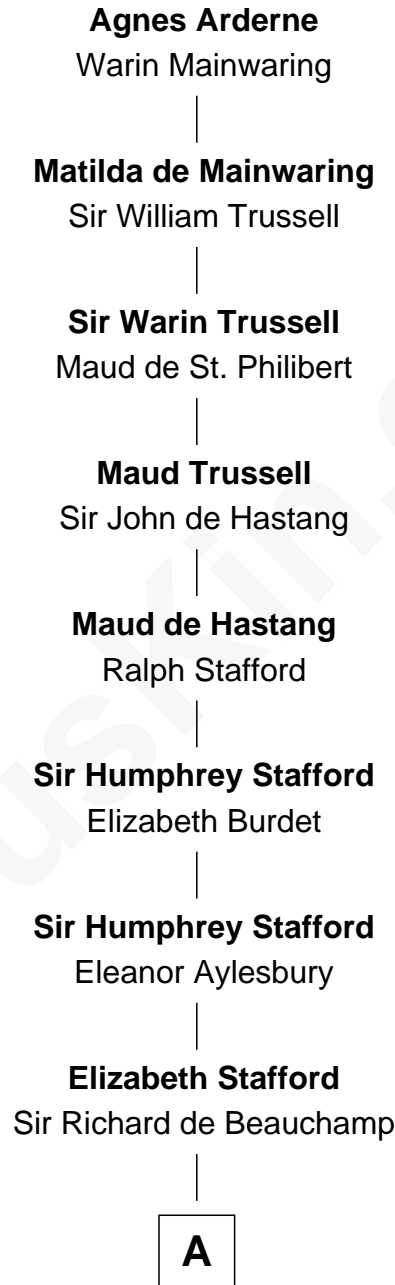

FamousKin.com Relationship Chart of

Agnes Arderne

(- p1289)

21st Great-grandmother of

John Adams Morgan

1952 Olympic Sailing Gold Medalist

A

—
Anne de Beauchamp

Sir Richard Lygon

—
Sir Richard Lygon

Margaret Greville

—
Henry Lygon

Elizabeth Berkeley

—
Elizabeth Lygon

Edward Bassett

—
Jane Bassett

John Deighton

—
Katherine Deighton

Gov. Thomas Dudley

—
Gov. Joseph Dudley

Rebecca Tyng

—
Anne Dudley

John Winthrop

—
John Still Winthrop

Jane Borland

—
Ann Winthrop

David Sears

B

B

David Sears

Miriam Clarke Mason

Harriet Elizabeth Sears