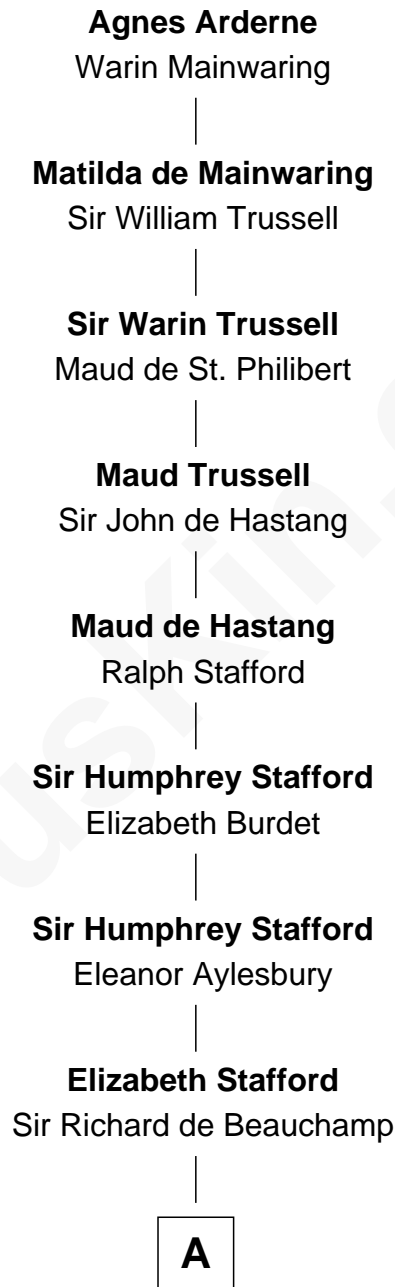

FamousKin.com Relationship Chart of

Agnes Arderne

(- p1289)

17th Great-grandmother of

James Madison

4th U.S. President

A

Anne de Beauchamp

Sir Richard Lygon

Sir Richard Lygon

Margaret Greville

Anne Lygon

Sir Christopher Savage

Francis Savage

Anne Sheldon

Walter Savage

Elizabeth Hall

Ralph Savage

Anthony Savage

Sarah Constable

Alice Savage

Francis Thornton

Elizabeth Thornton

Edwin Conway

Francis Conway

Rebecca Catlett

B

B

—
Eleanor Rose Conway

James Madison

—
James Madison

4th U.S. President