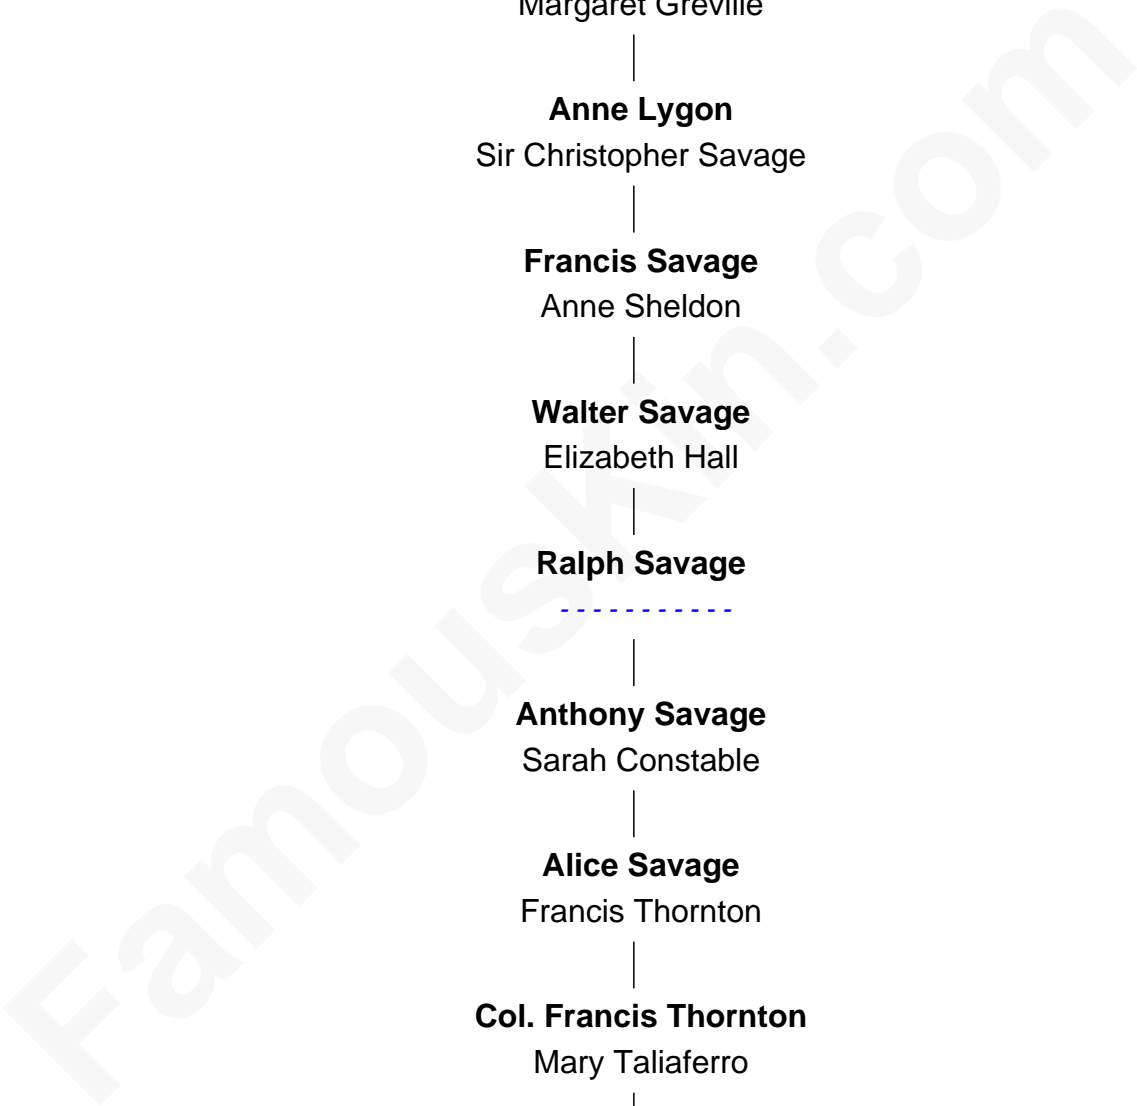

FamousKin.com Relationship Chart of

Peter de Arderne

(- c1292)

18th Great-grandfather of

Meriwether Lewis

Lewis and Clark Expedition

Sir Peter de Arderne

Margery - - - - -

Agnes Arderne

Warin Mainwaring

Matilda de Mainwaring

Sir William Trussell

Sir Warin Trussell

Maud de St. Philibert

Maud Trussell

Sir John de Hastang

Francis Thornton

Col. Francis Thornton

Mary Taliaferro

B

B

—
Elizabeth Thornton

Thomas Meriwether

—
Lucy Meriwether

William Lewis

—
Meriwether Lewis

Lewis and Clark Expedition

FamousKin.com