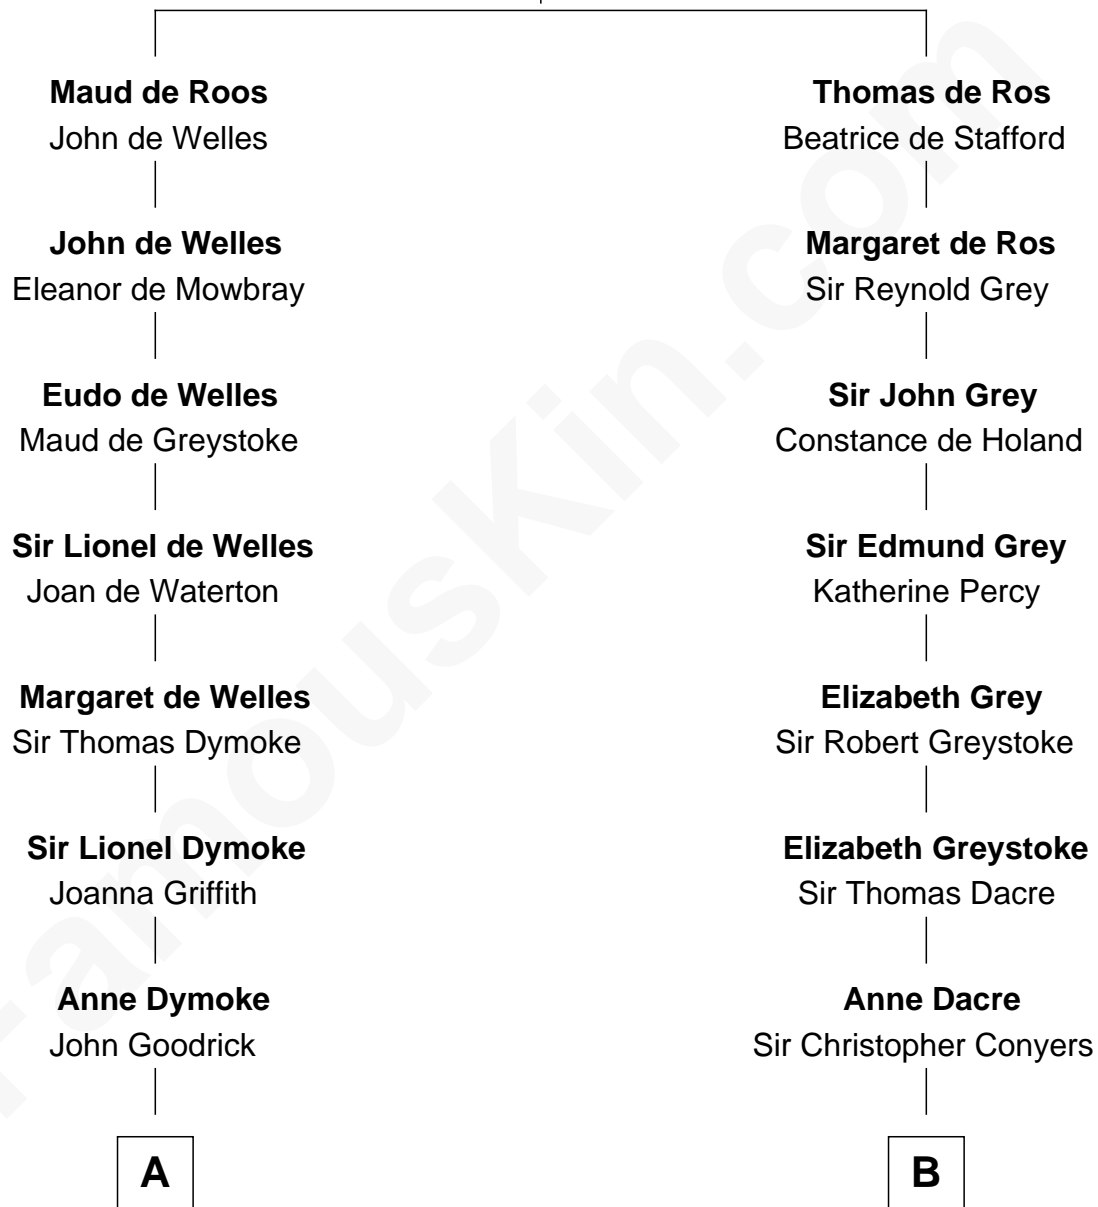

FamousKin.com Relationship Chart of

John Fremont Hill

45th Governor of Maine

18th cousin 3 times removed of

Anne Heche

TV and Movie Actress

Sir William de Ros
Margery de Badlesmere

C

Miriam Leighton
William Hill

John Fremont Hill
45th Governor of Maine

D

George A. Tukey
Belle Cubberley

Walter Bradlee Tukey
Marietta Swayzee Coffin

Marietta Susan Tukey
Richard Carleton Prickett

Nancy Abigail Prickett
Donald Joe Heche