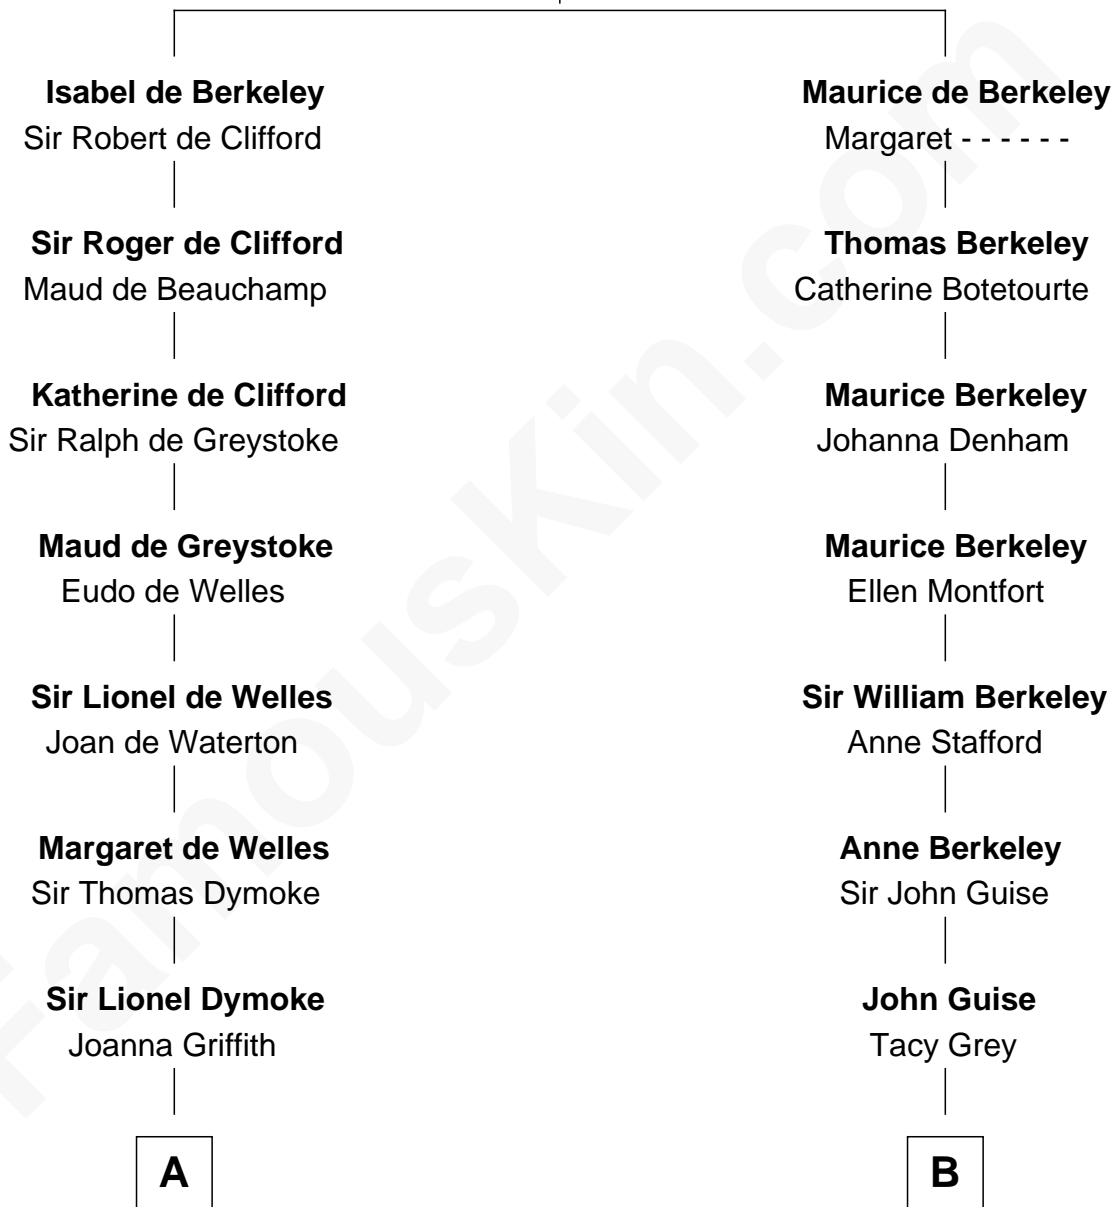

FamousKin.com Relationship Chart of

John Fremont Hill

45th Governor of Maine

19th cousin 2 times removed of

Hal Holbrook

TV and Movie Actor

Sir Maurice de Berkeley

Eve la Zouche

C

Andrew Pepperrell Leighton

Sarah Catherine Odiorne

Miriam Leighton

William Hill

John Fremont Hill

45th Governor of Maine

D