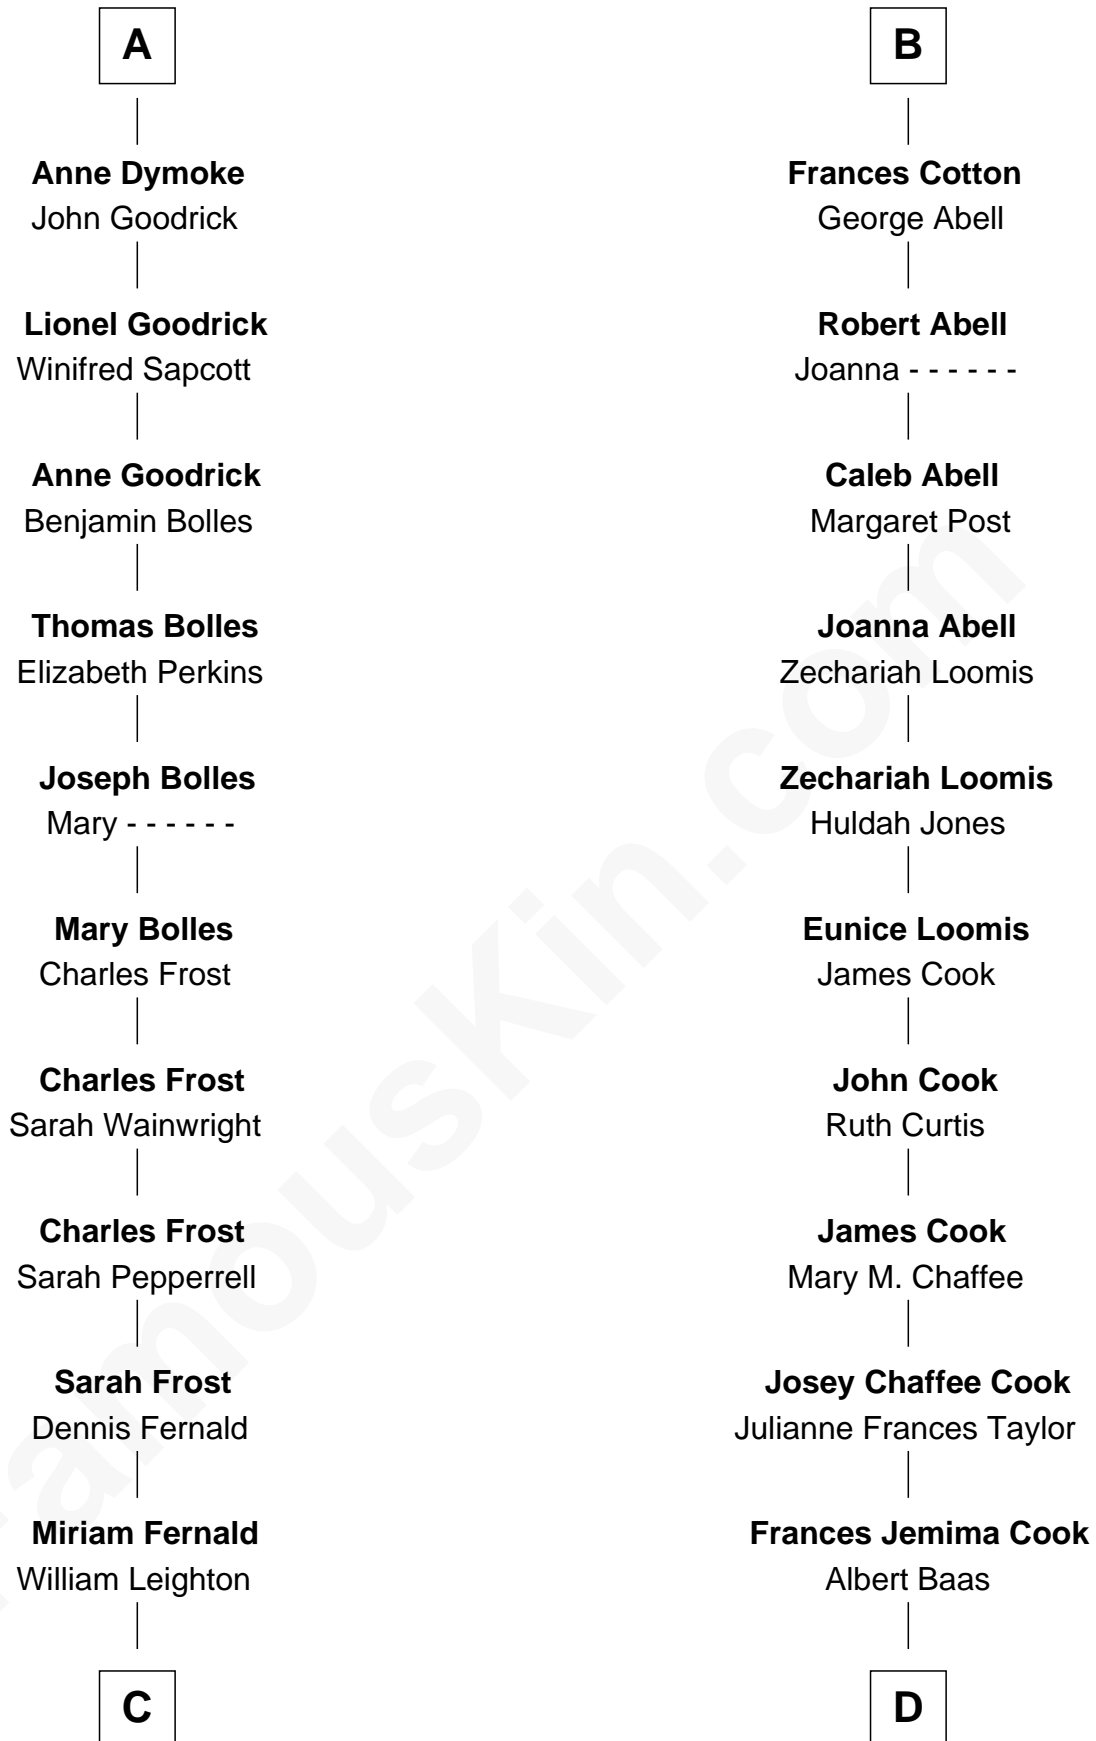

# FamousKin.com Relationship Chart of

**John Fremont Hill**  
45th Governor of Maine

19th cousin of

**Amber Stevens West**  
TV and Movie Actress

**Sir Maurice de Berkeley**  
Eve la Zouche

**C**

**Andrew Pepperrell Leighton**  
Sarah Catherine Odiorne

**Miriam Leighton**  
William Hill

**John Fremont Hill**  
*45th Governor of Maine*

**D**

**LaVerne M. Baas**  
Keith Karl Ingstad

**Terry Keith Ingstad**  
Beverly Jean Cunningham

**Amber Stevens West**  
*TV and Movie Actress*