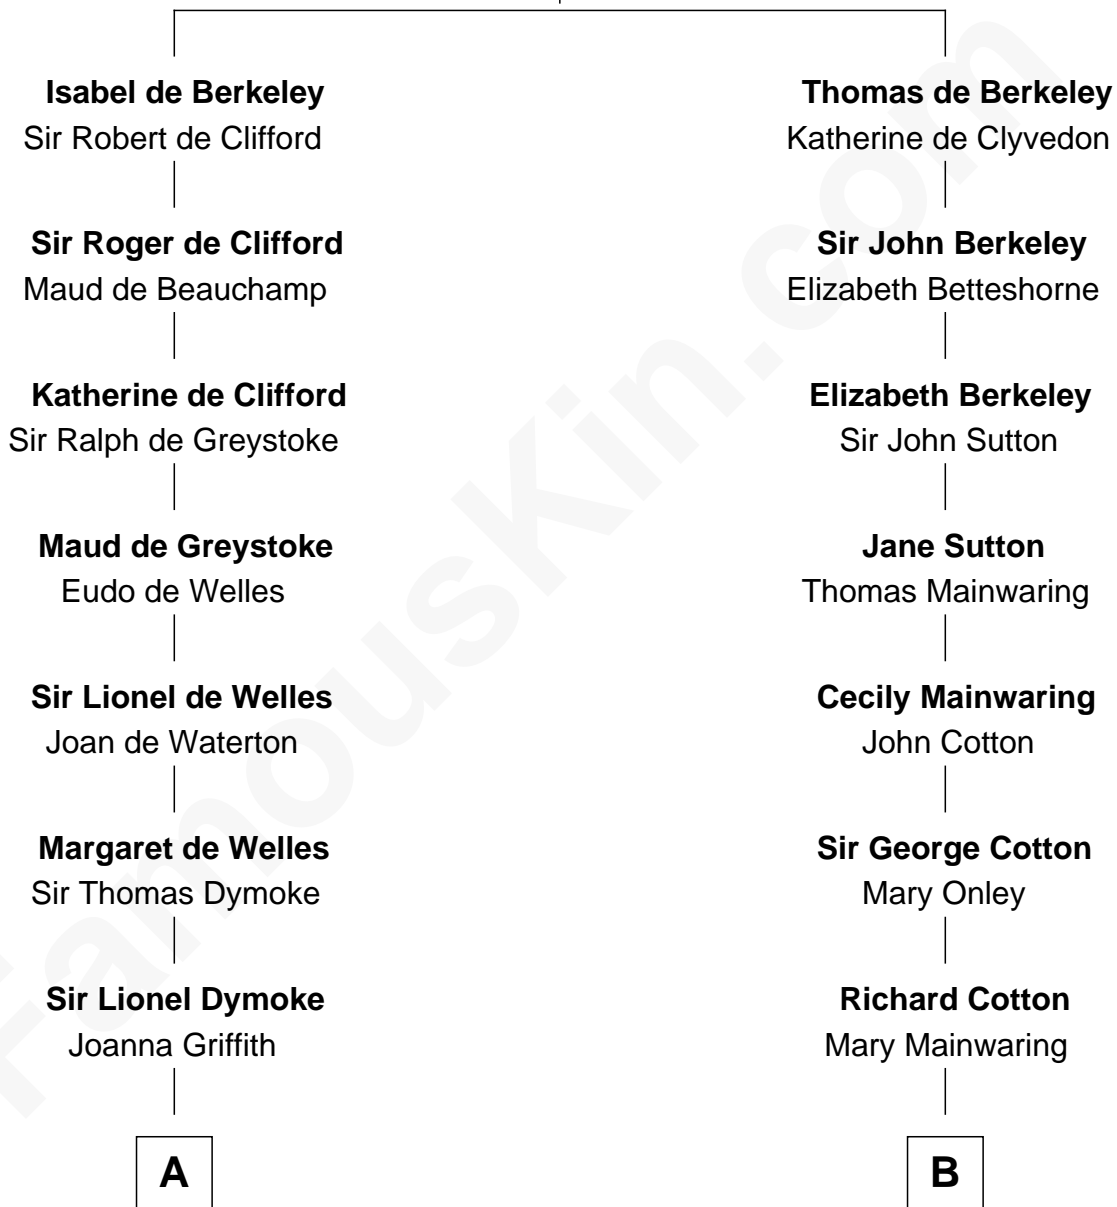

# FamousKin.com Relationship Chart of

**John Fremont Hill**  
45th Governor of Maine

19th cousin of

**Amber Stevens West**  
TV and Movie Actress

**Sir Maurice de Berkeley**  
Eve la Zouche

**C**

**Andrew Pepperrell Leighton**  
Sarah Catherine Odiorne

**Miriam Leighton**  
William Hill

**John Fremont Hill**  
*45th Governor of Maine*

**D**

**LaVerne M. Baas**  
Keith Karl Ingstad

**Terry Keith Ingstad**  
Beverly Jean Cunningham

**Amber Stevens West**  
*TV and Movie Actress*